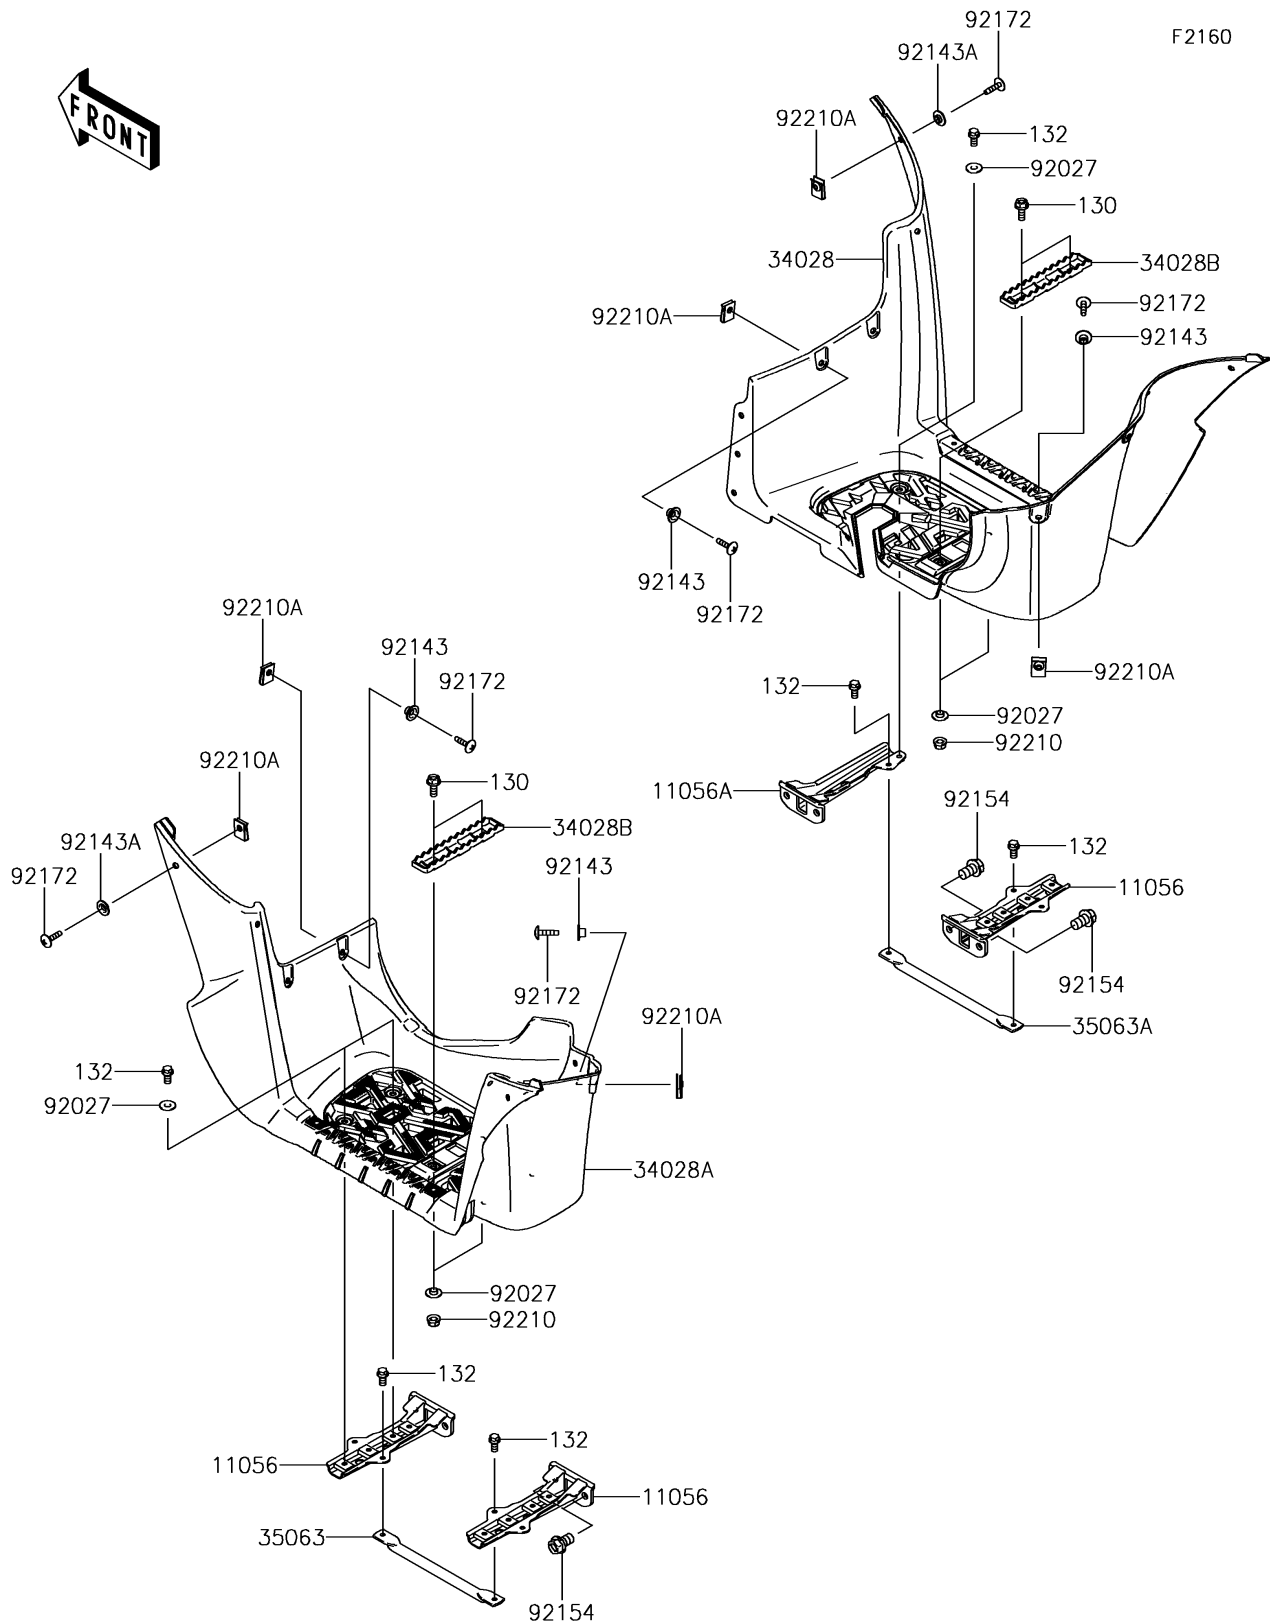

2016 BRUTE FORCE® 750 4x4i EPS CAMO

PARTS DIAGRAM

Footrests

F2160

2016 BRUTE FORCE® 750 4x4i EPS CAMO

Kawasaki
Let the Good Times Roll®

PARTS LIST

Footrests

ITEM NAME	PART NUMBER	QUANTITY
-----------	-------------	----------
