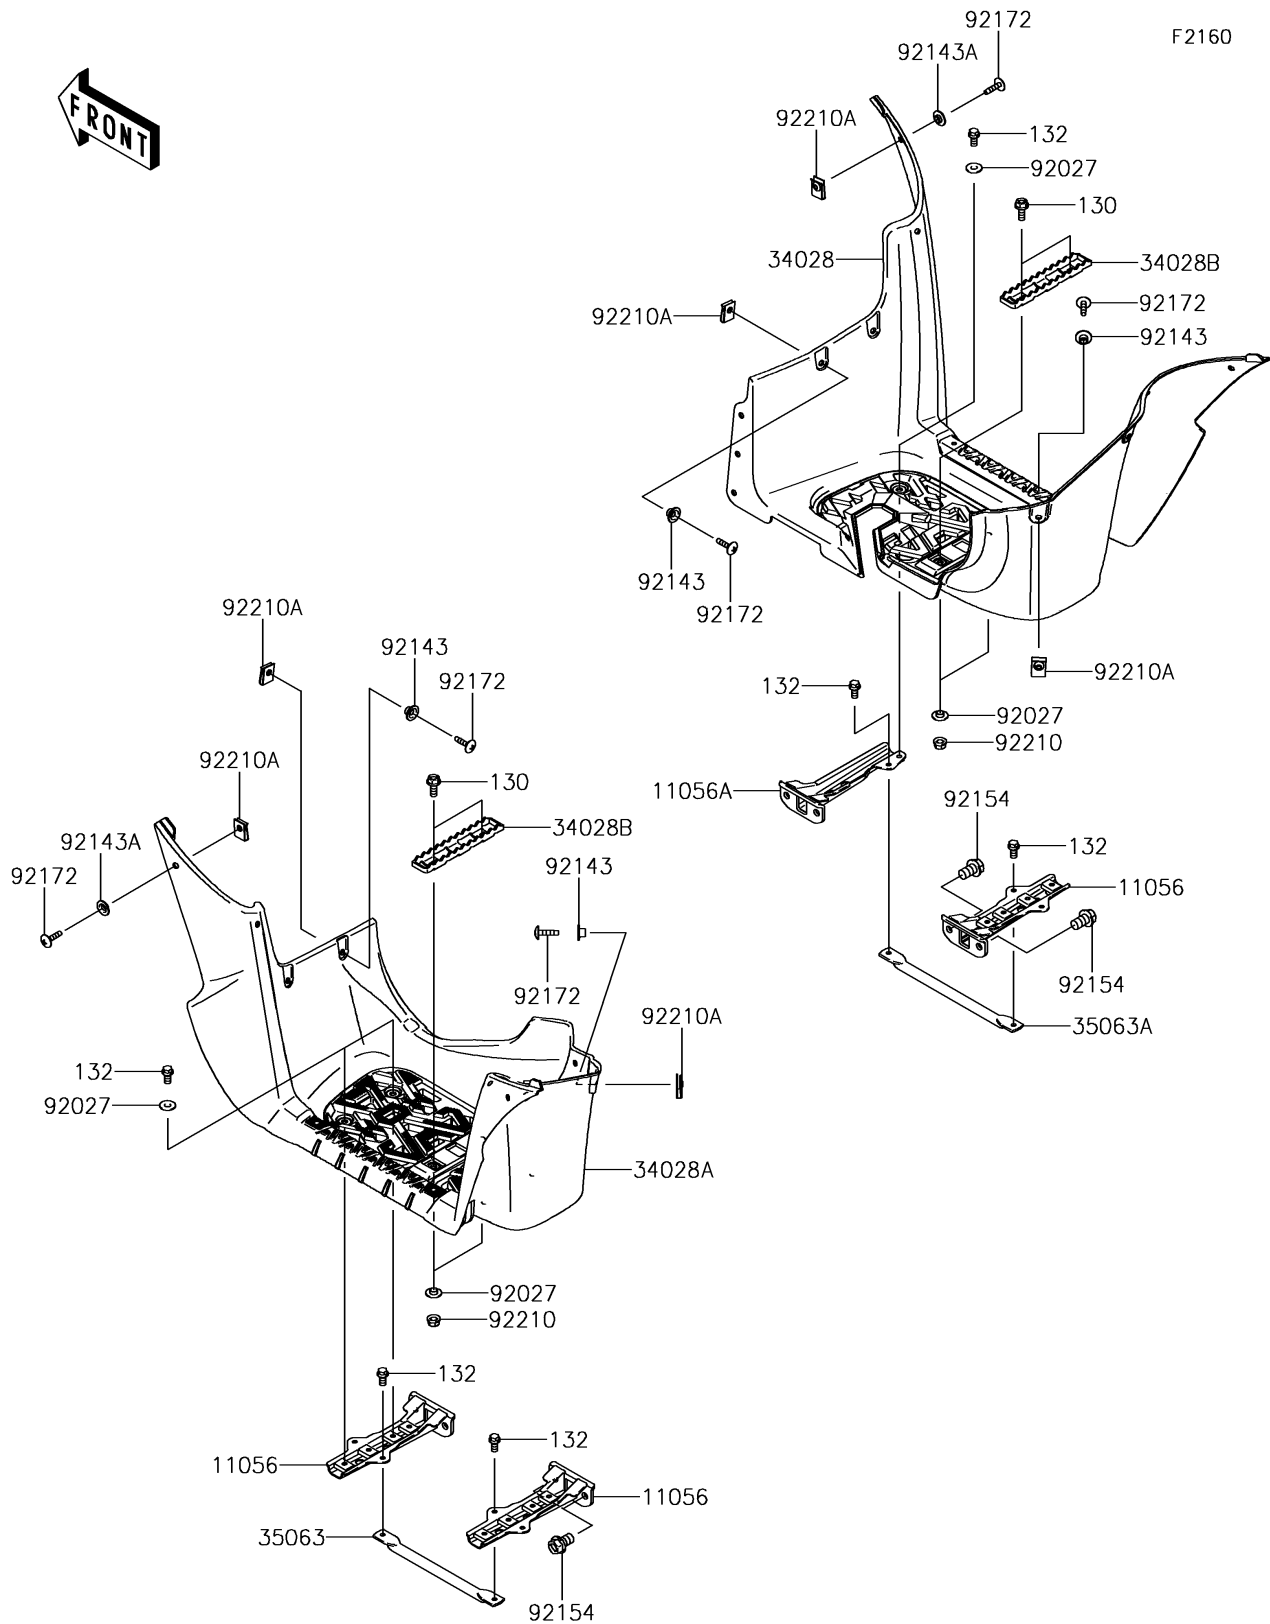

2015 BRUTE FORCE® 750 4x4i EPS CAMO

PARTS DIAGRAM

Footrests

2015 BRUTE FORCE® 750 4x4i EPS CAMO

Kawasaki
Let the Good Times Roll®

PARTS LIST

Footrests

ITEM NAME	PART NUMBER	QUANTITY
-----------	-------------	----------
