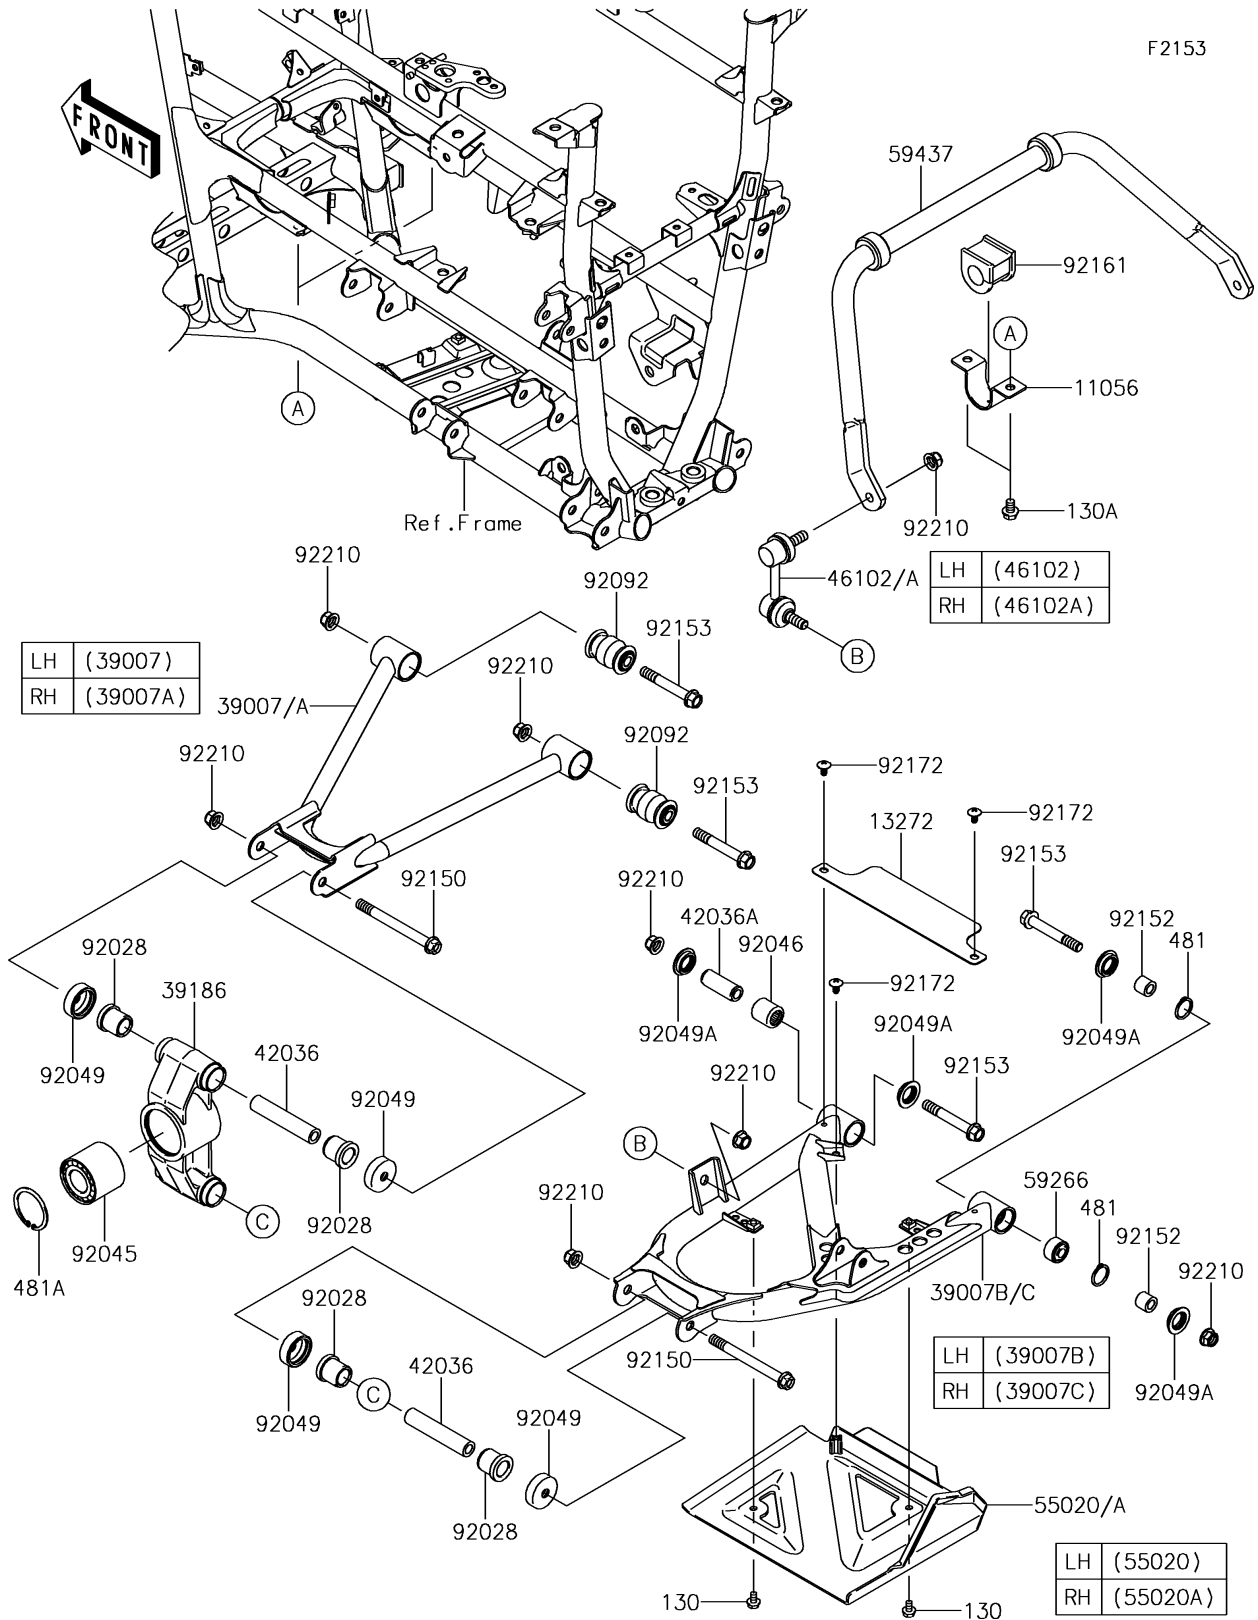

2017 BRUTE FORCE® 750 4x4i EPS CAMO

PARTS DIAGRAM

Rear Suspension

2017 BRUTE FORCE® 750 4x4i EPS CAMO

PARTS LIST

Rear Suspension

| ITEM NAME | PART NUMBER | QUANTITY |
|-----------|-------------|----------|
|-----------|-------------|----------|
