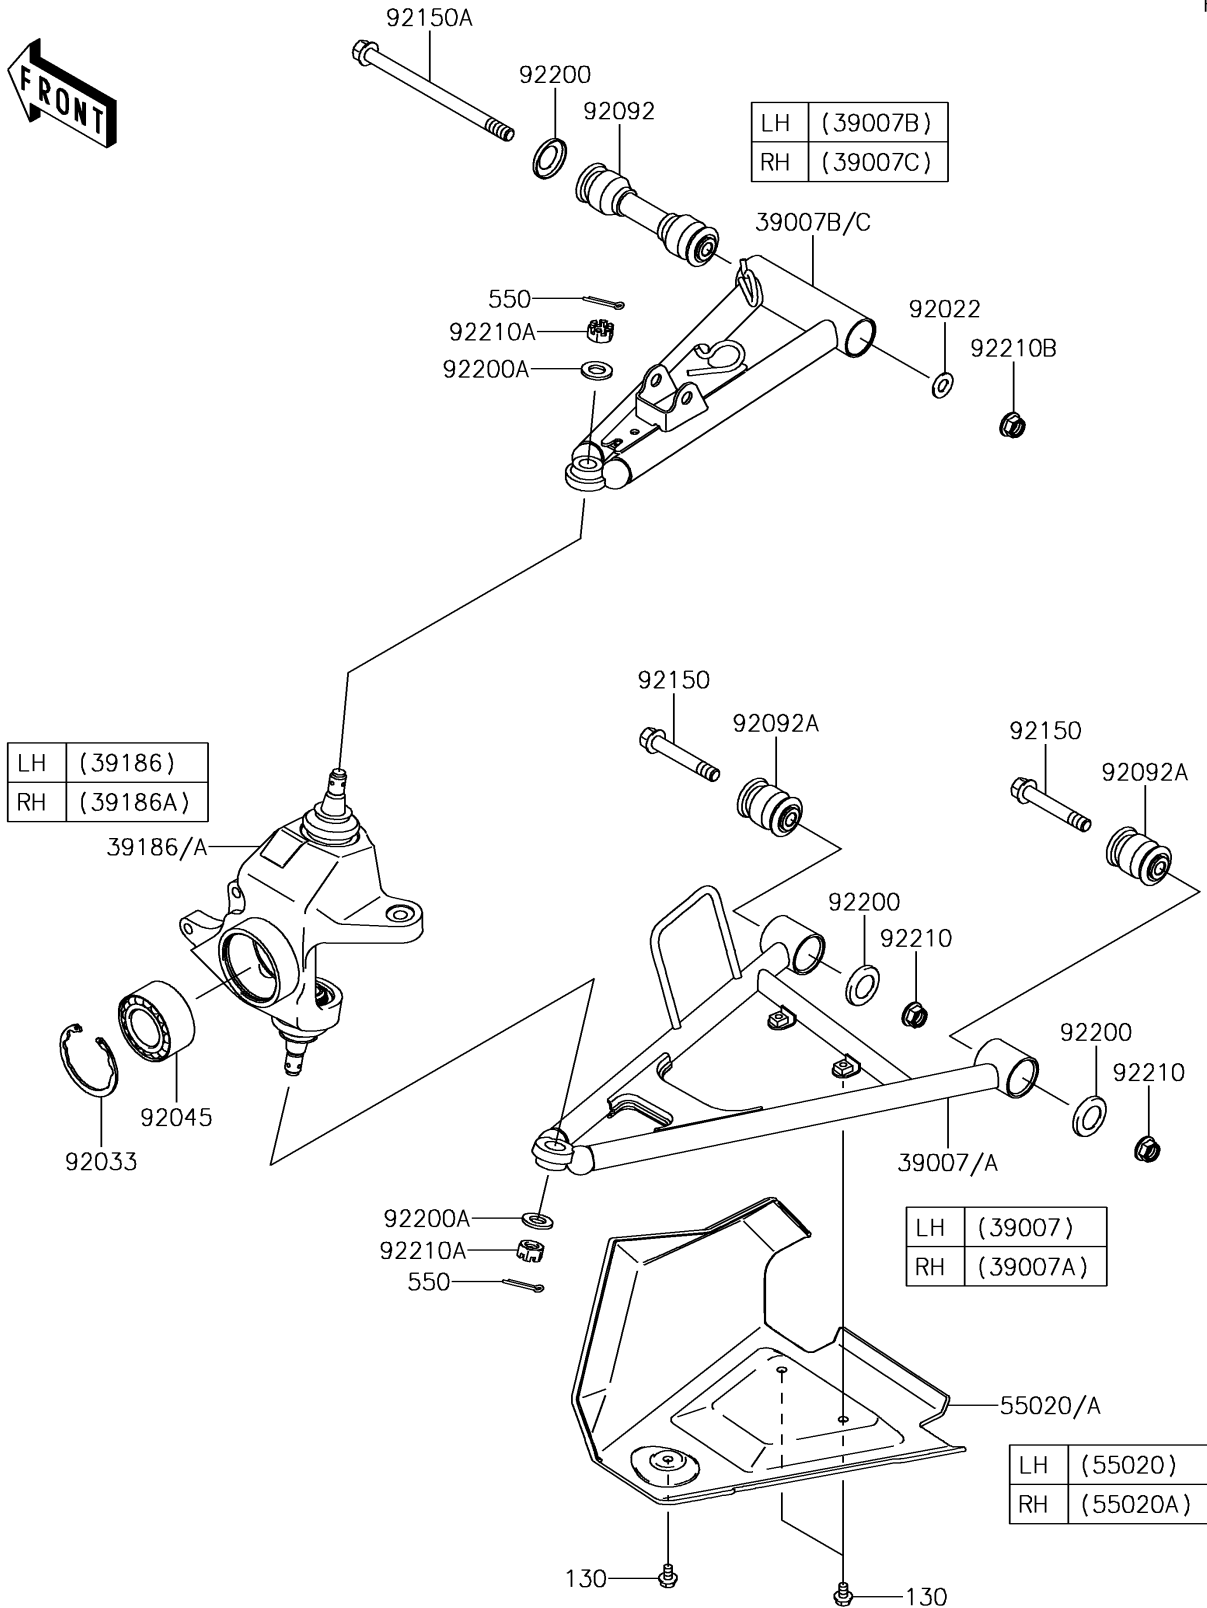

2018 BRUTE FORCE® 750 4x4i EPS CAMO

PARTS DIAGRAM

Front Suspension

F2152