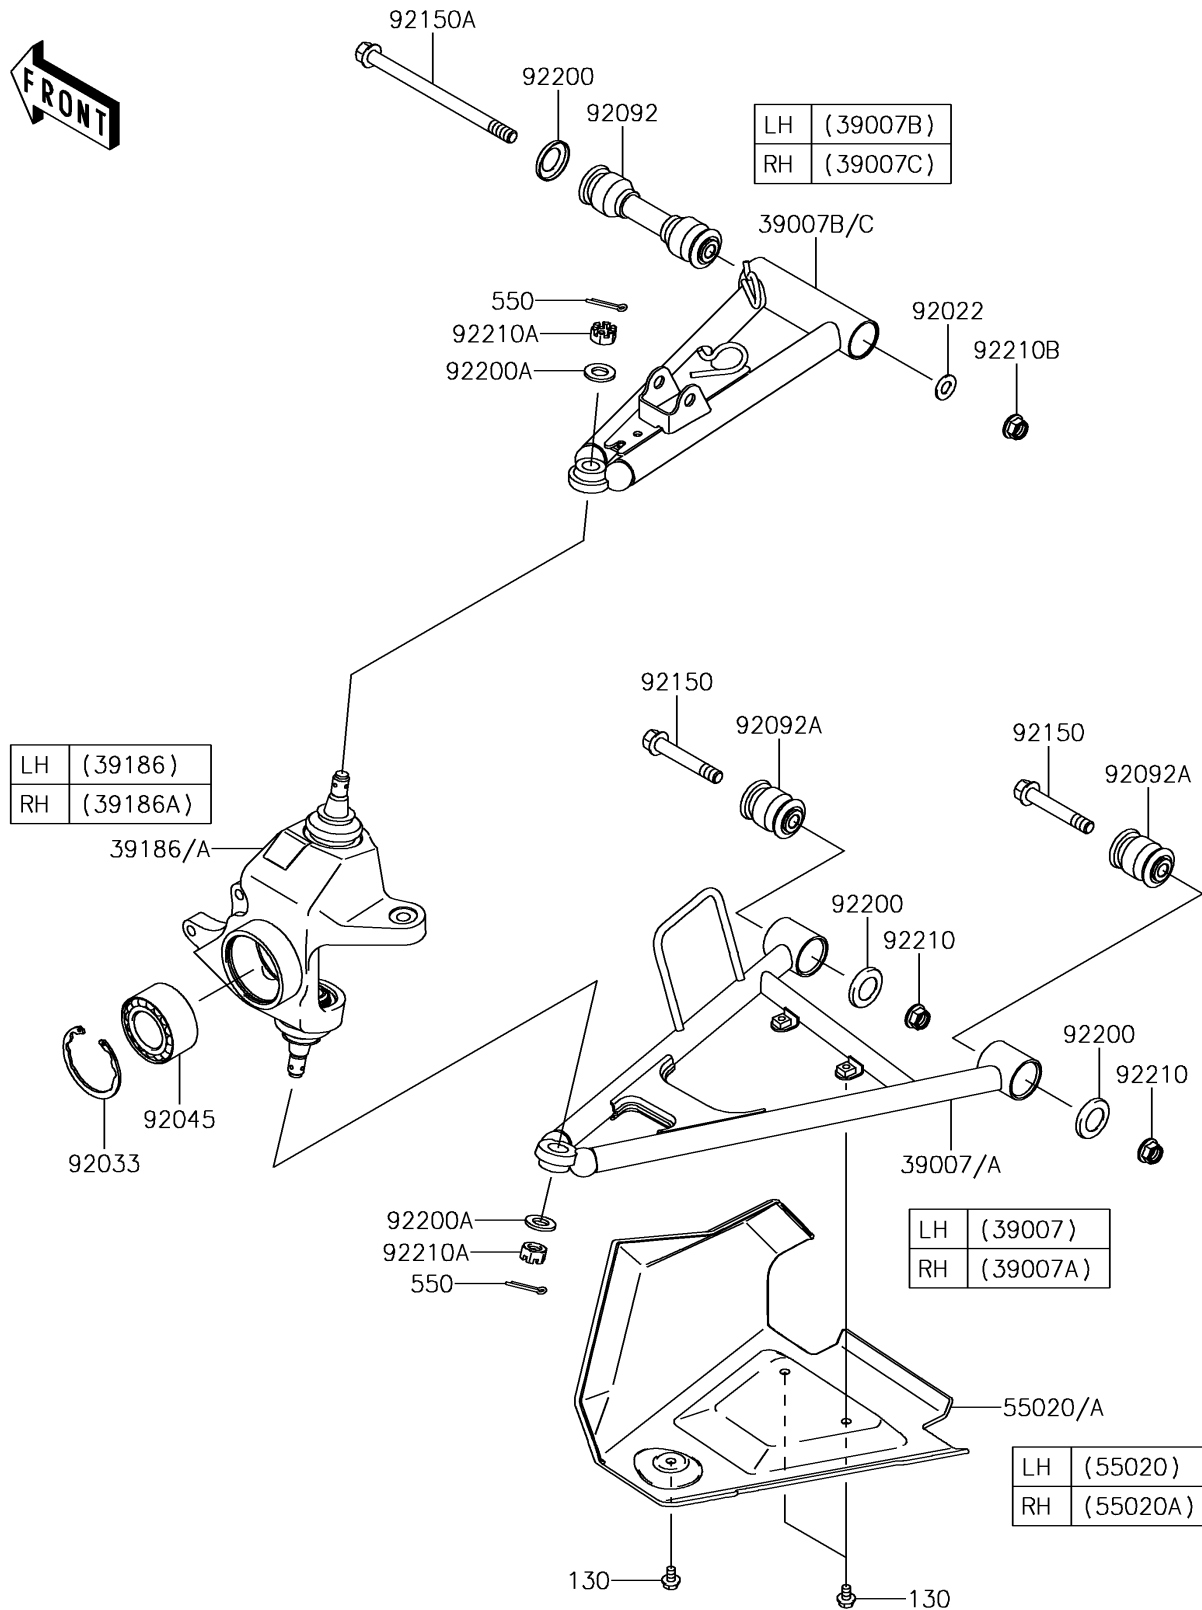

2016 BRUTE FORCE® 750 4x4i EPS CAMO

PARTS DIAGRAM

Front Suspension

F2152

2016 BRUTE FORCE® 750 4x4i EPS CAMO

PARTS LIST

Front Suspension

ITEM NAME	PART NUMBER	QUANTITY
-----------	-------------	----------
