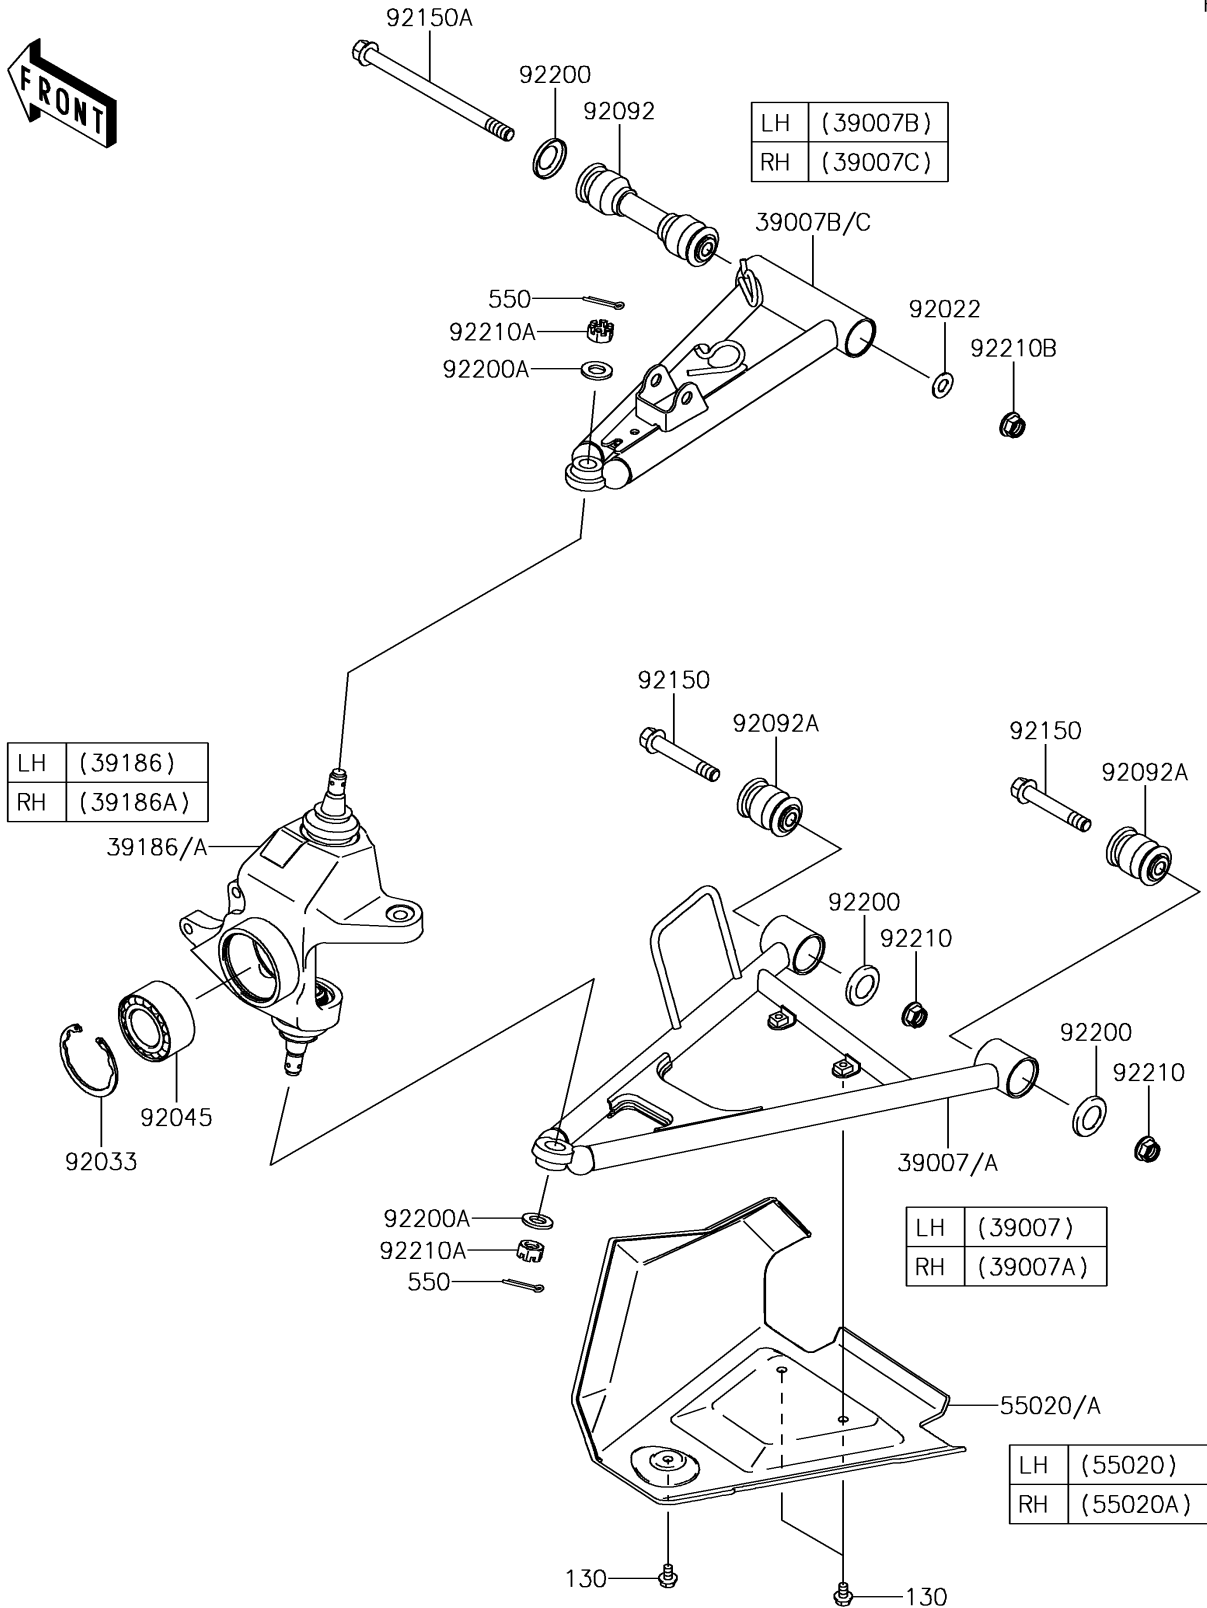

2015 BRUTE FORCE® 750 4x4i EPS CAMO

PARTS DIAGRAM

Front Suspension

F2152

2015 BRUTE FORCE® 750 4x4i EPS CAMO

PARTS LIST

Front Suspension

ITEM NAME	PART NUMBER	QUANTITY
-----------	-------------	----------
