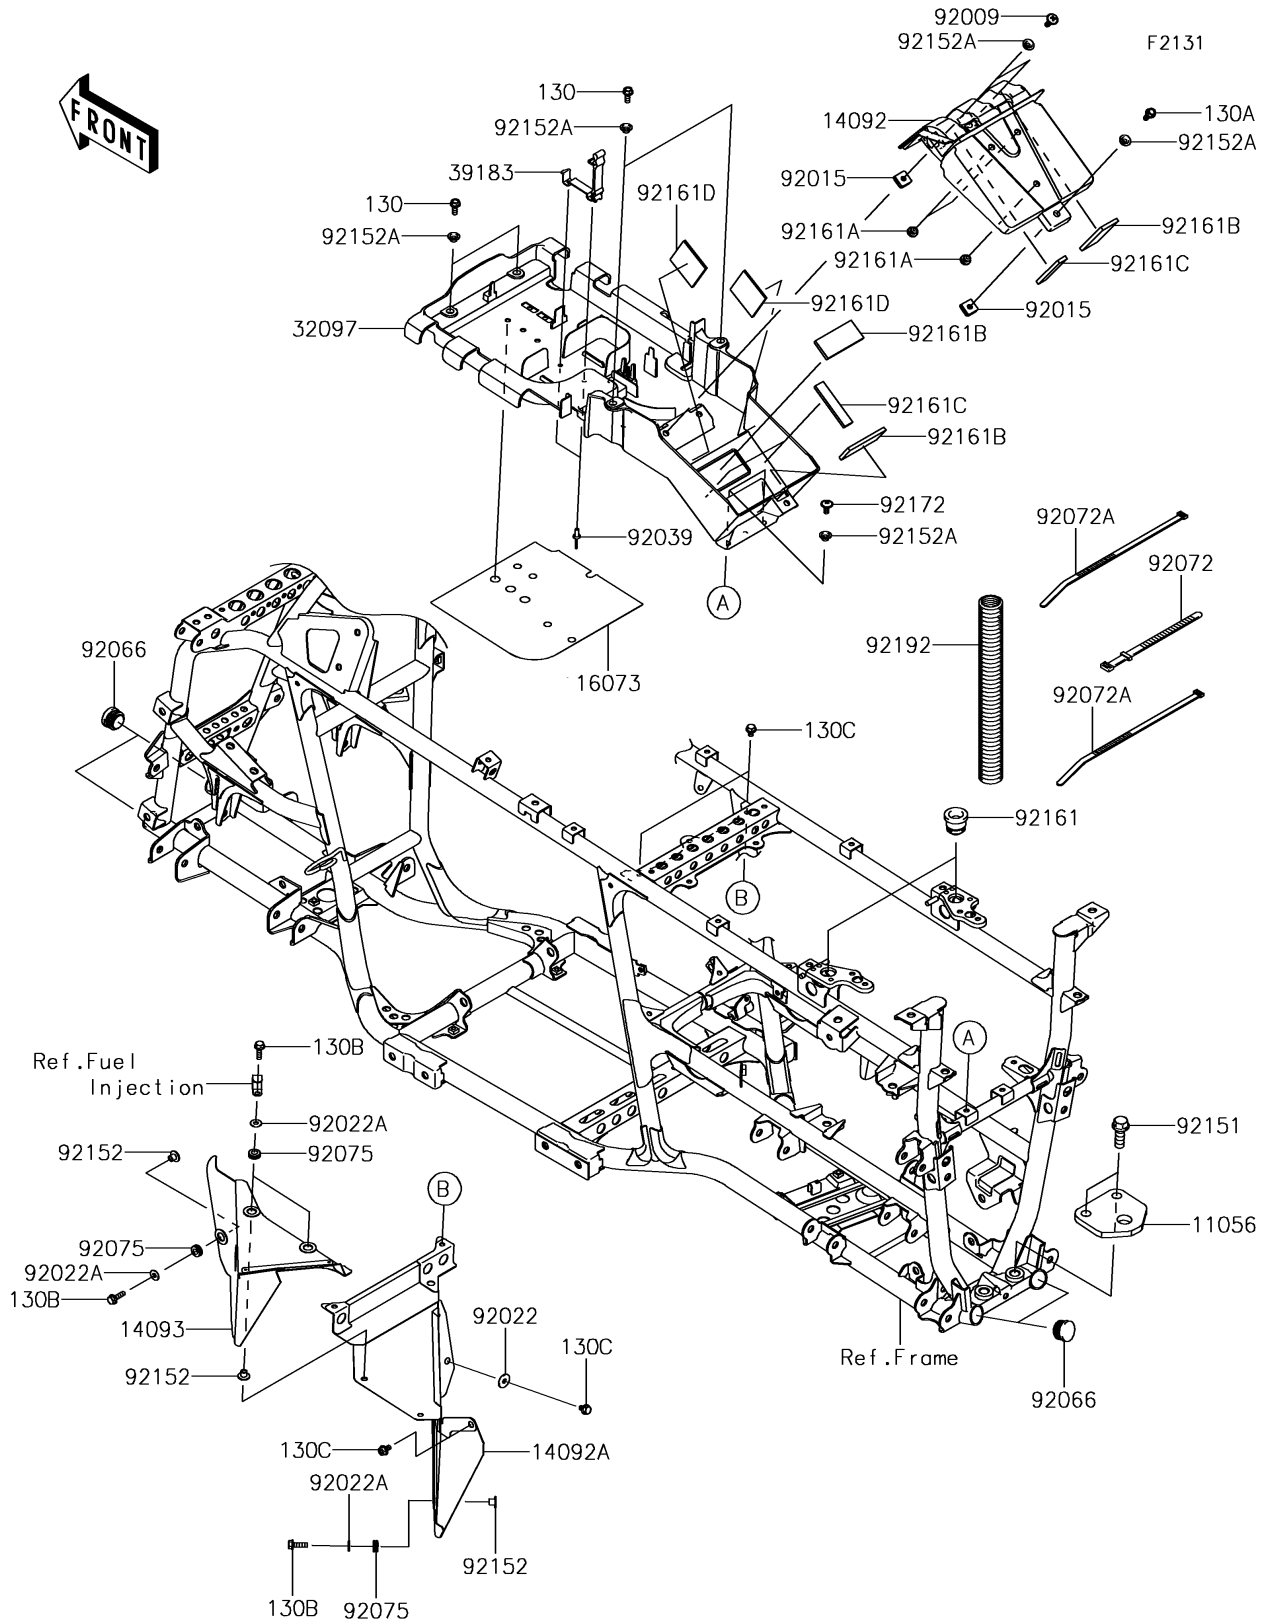

2017 BRUTE FORCE® 750 4x4i EPS CAMO

PARTS DIAGRAM

Frame Fittings

2017 BRUTE FORCE® 750 4x4i EPS CAMO

Kawasaki
Let the Good Times Roll®

PARTS LIST

Frame Fittings

ITEM NAME	PART NUMBER	QUANTITY
BRACKET,TRAILER HITCH (Ref # 11056)	11056-0299	1
COVER,BATTERY (Ref # 14092)	14092-0189	1
COVER,HEAT GUARD,FR (Ref # 14092A)	14092-0897	1
COVER,HEAT GUARD (Ref # 14093)	14093-0021	1
INSULATOR,BATTERY CASE (Ref # 16073)	16073-0809	1
CASE-BATTERY (Ref # 32097)	32097-0041	1
BAND-ASSY,TOOL BAG (Ref # 39183)	39183-1065	1
SCREW,6X20 (Ref # 92009)	92009-1289	2
NUT,6MM (Ref # 92015)	92015-1094	3
WASHER,6.5X20X1.6 (Ref # 92022)	92022-1804	1
WASHER,6.2X15X1.2 (Ref # 92022A)	92022-2373	4
RIVET,4.8MM (Ref # 92039)	92039-3719	2
PLUG (Ref # 92066)	92066-0036	4
BAND,L=186 (Ref # 92072)	92072-056	1
BAND,L=292.1 (Ref # 92072A)	92072-3509	2
DAMPER (Ref # 92075)	92075-2097	4
BOLT,FLANGED,12X35 (Ref # 92151)	92151-1903	2
COLLAR,6.3X8.3X9.2 (Ref # 92152)	92152-0237	4
COLLAR,6.3X8.3X7.2 (Ref # 92152A)	92152-1865	9
DAMPER (Ref # 92161)	92161-0048	2
DAMPER (Ref # 92161A)	92161-1084	3
DAMPER,30X70X5 (Ref # 92161B)	92161-1127	3
DAMPER,15X70X5 (Ref # 92161C)	92161-1380	3
DAMPER,50X50X3 (Ref # 92161D)	92161-1386	2
SCREW,6X14 (Ref # 92172)	92172-0401	2
TUBE,CORRUGATED,25.5X32.25X300 (Ref # 92192)	92192-1042	1
BOLT-FLANGED,6X16 (Ref # 130)	130BA0616	4
BOLT-FLANGED,6X18 (Ref # 130A)	130BA0618	1
BOLT-FLANGED,6X20 (Ref # 130B)	130BA0620	4

2017 BRUTE FORCE® 750 4x4i EPS CAMO

PARTS LIST

Frame Fittings

ITEM NAME	PART NUMBER	QUANTITY
BOLT-FLANGED,6X10 (Ref # 130C)	130BD0610	4