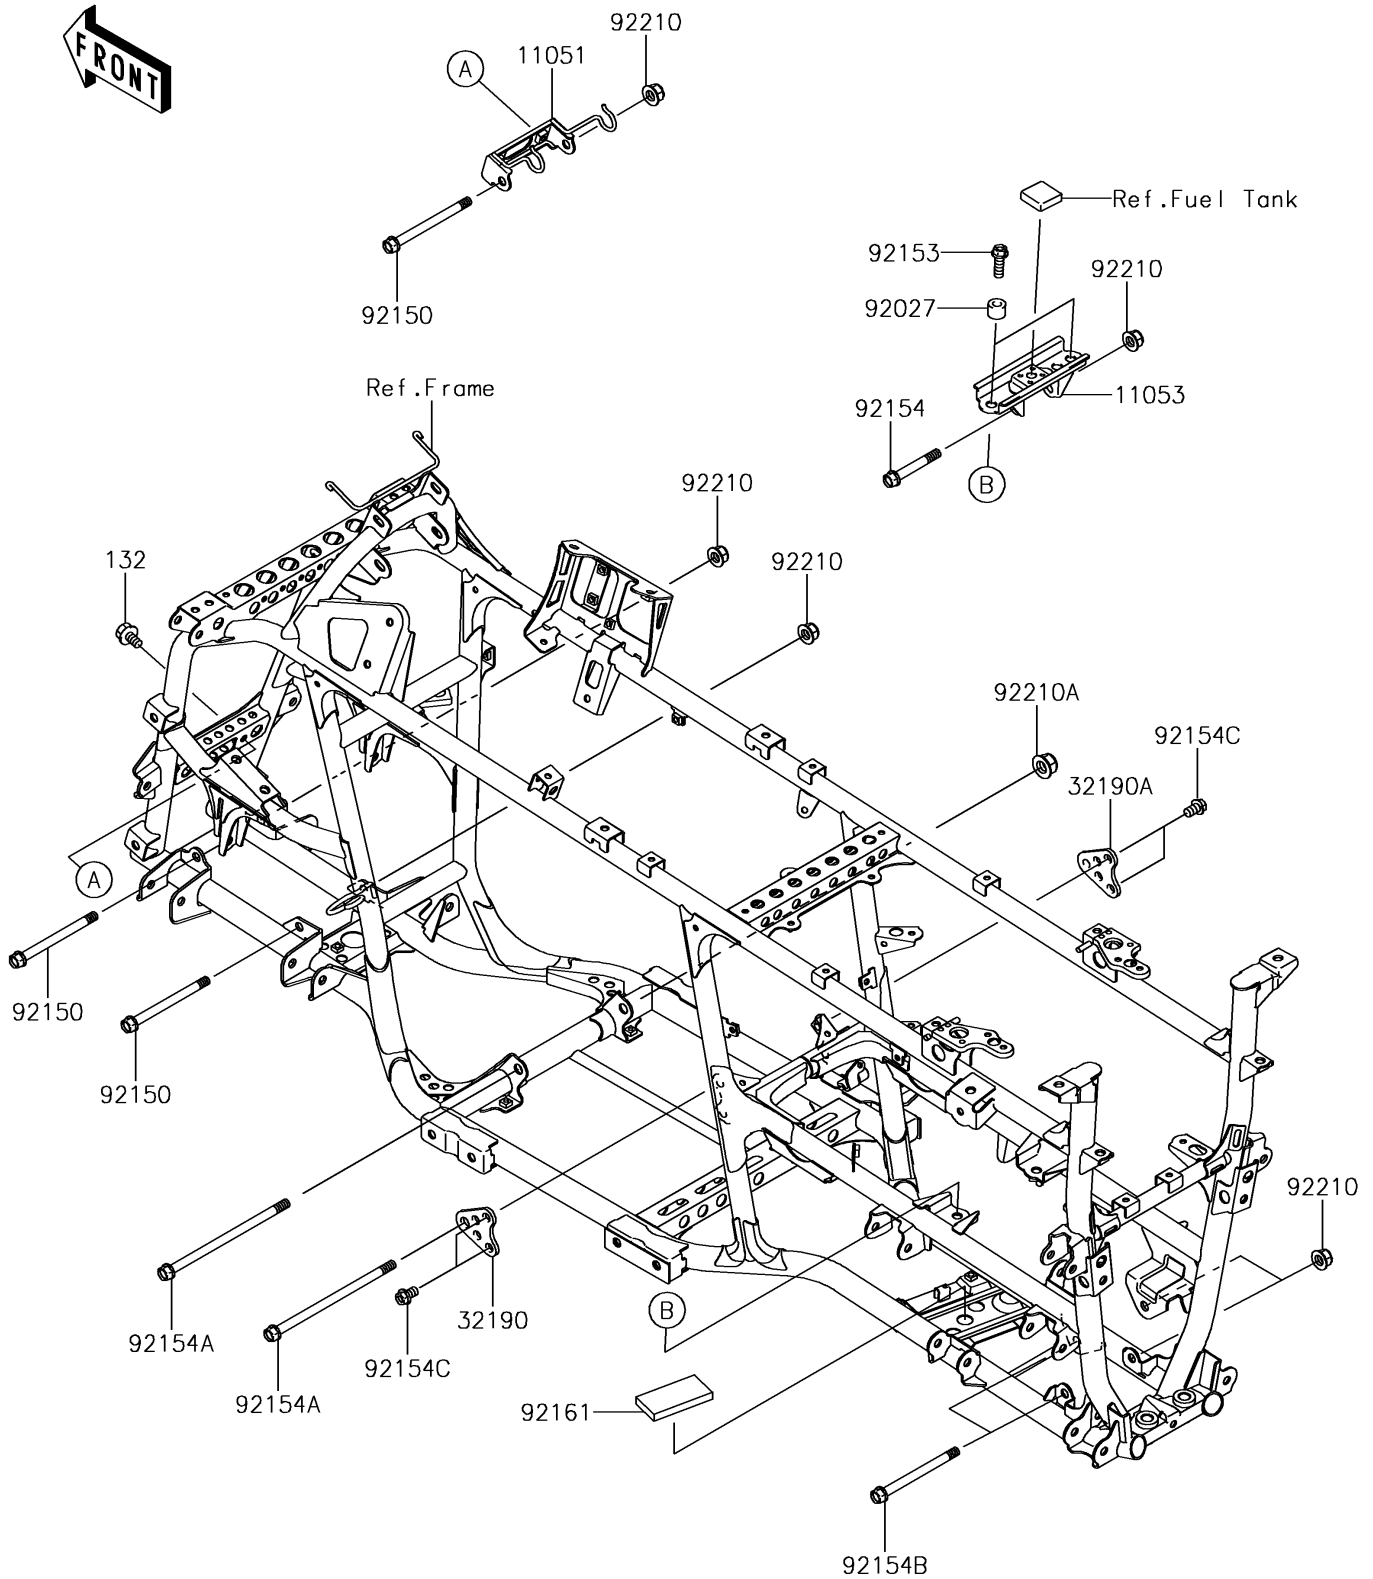

2016 BRUTE FORCE® 750 4x4i EPS CAMO

PARTS DIAGRAM

Engine Mount

F2122

2016 BRUTE FORCE® 750 4x4i EPS CAMO

Kawasaki
Let the Good Times Roll®

PARTS LIST Engine Mount

ITEM NAME	PART NUMBER	QUANTITY
-----------	-------------	----------
