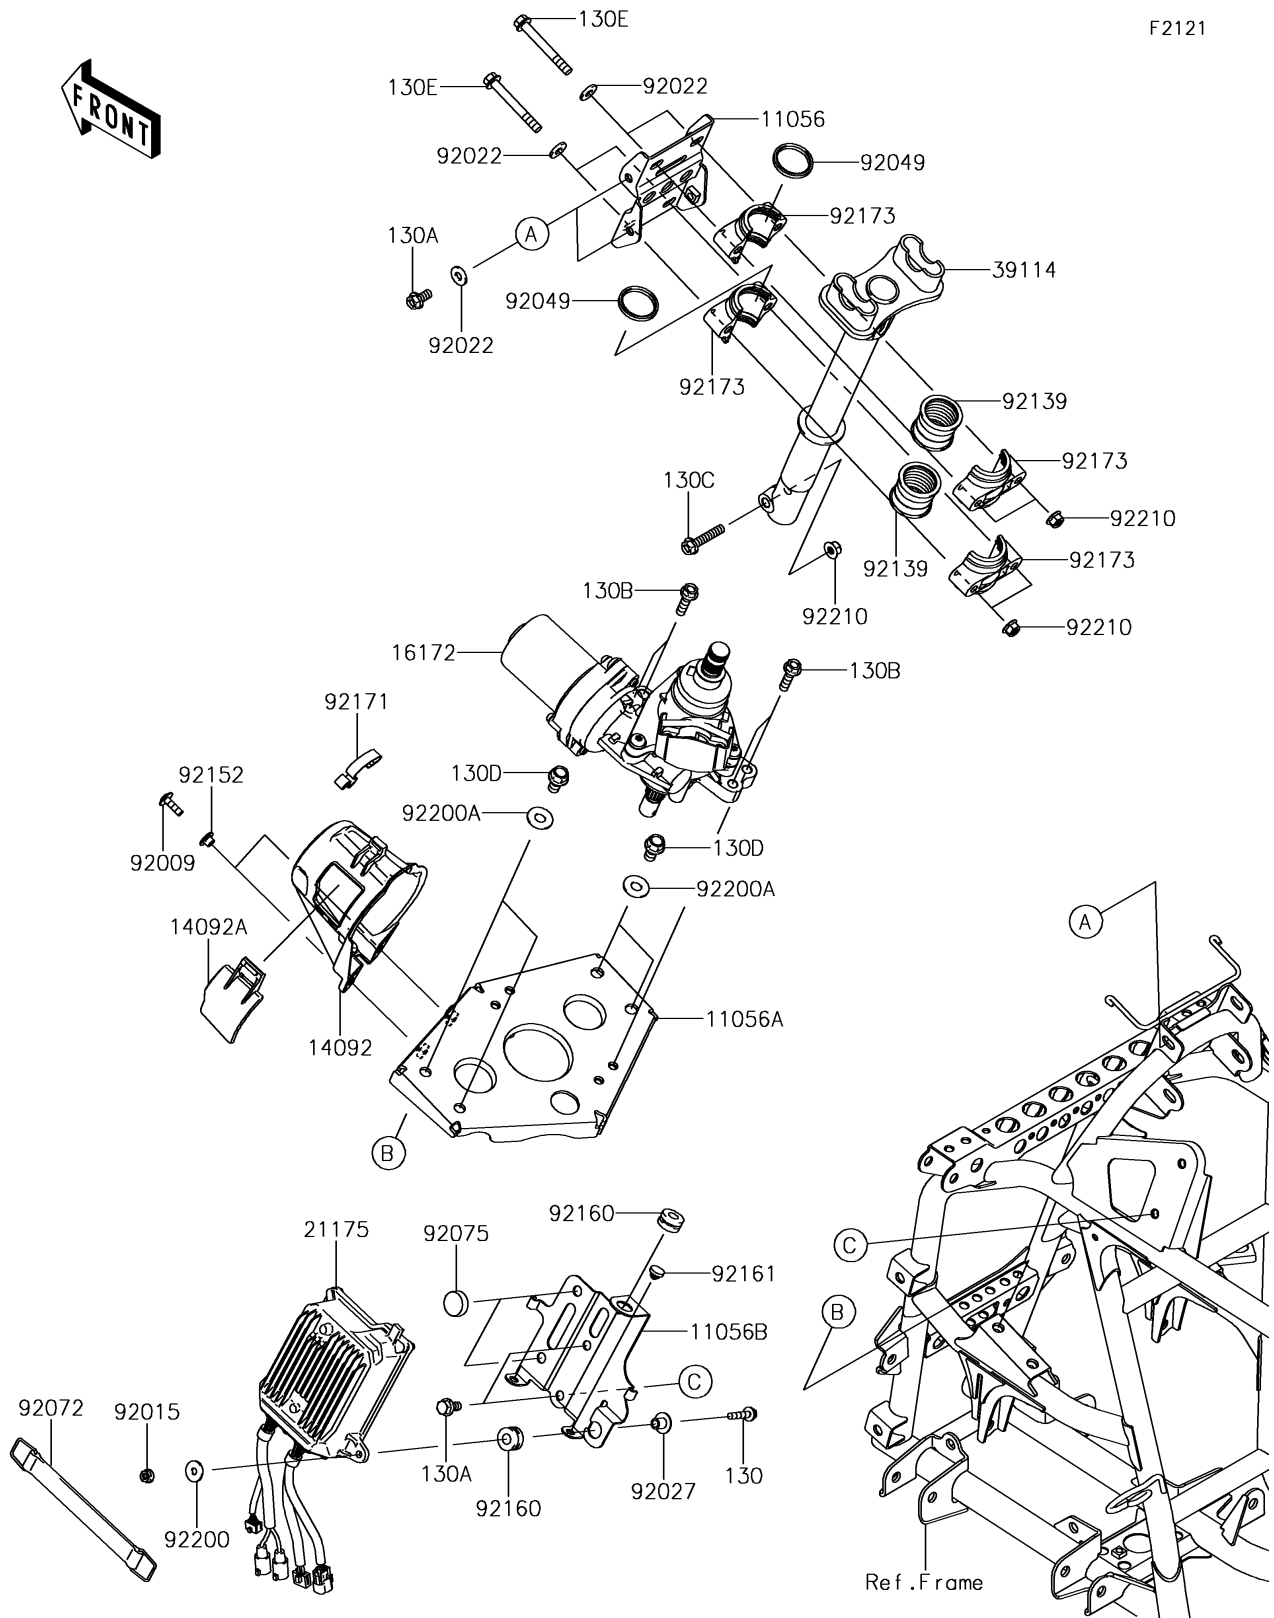

2016 BRUTE FORCE® 750 4x4i EPS CAMO

PARTS DIAGRAM

Steering Shaft

2016 BRUTE FORCE® 750 4x4i EPS CAMO

PARTS LIST

Steering Shaft

ITEM NAME	PART NUMBER	QUANTITY
-----------	-------------	----------
