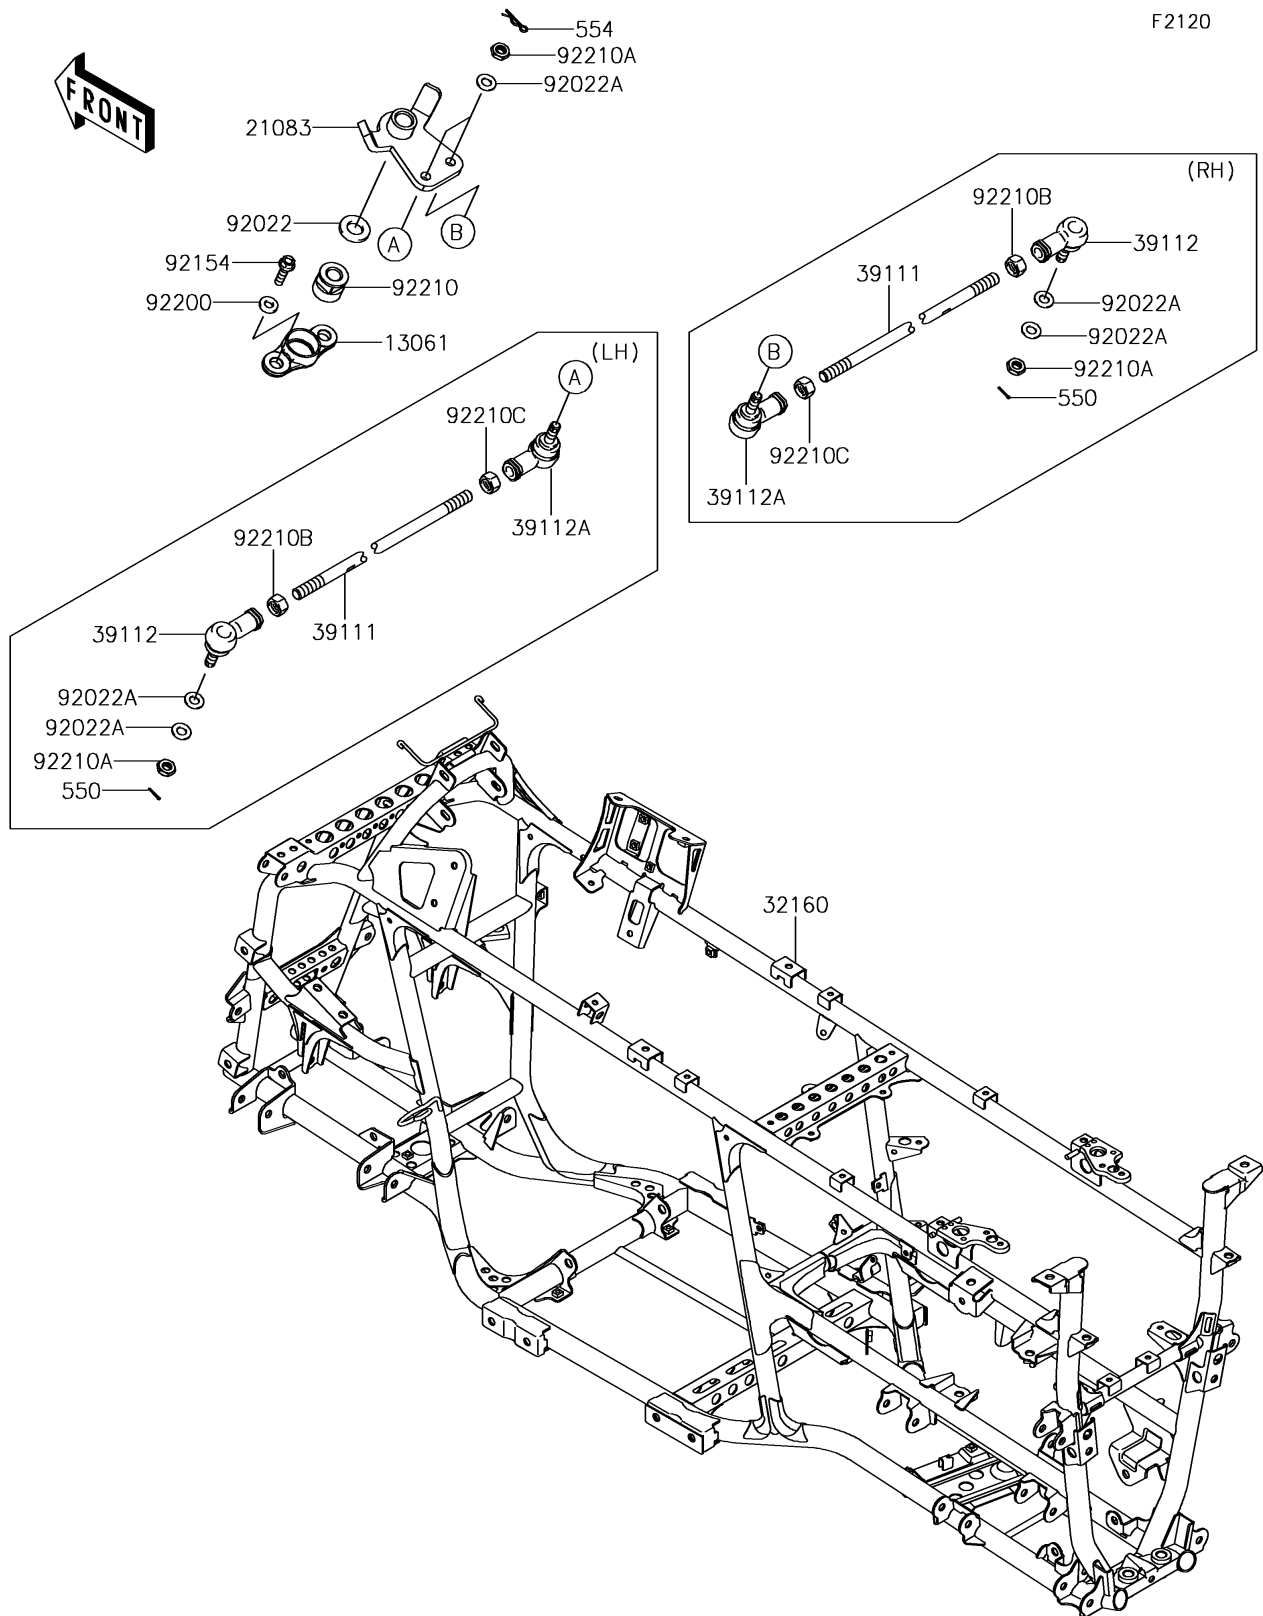

2015 BRUTE FORCE® 750 4x4i EPS CAMO

PARTS DIAGRAM

Frame