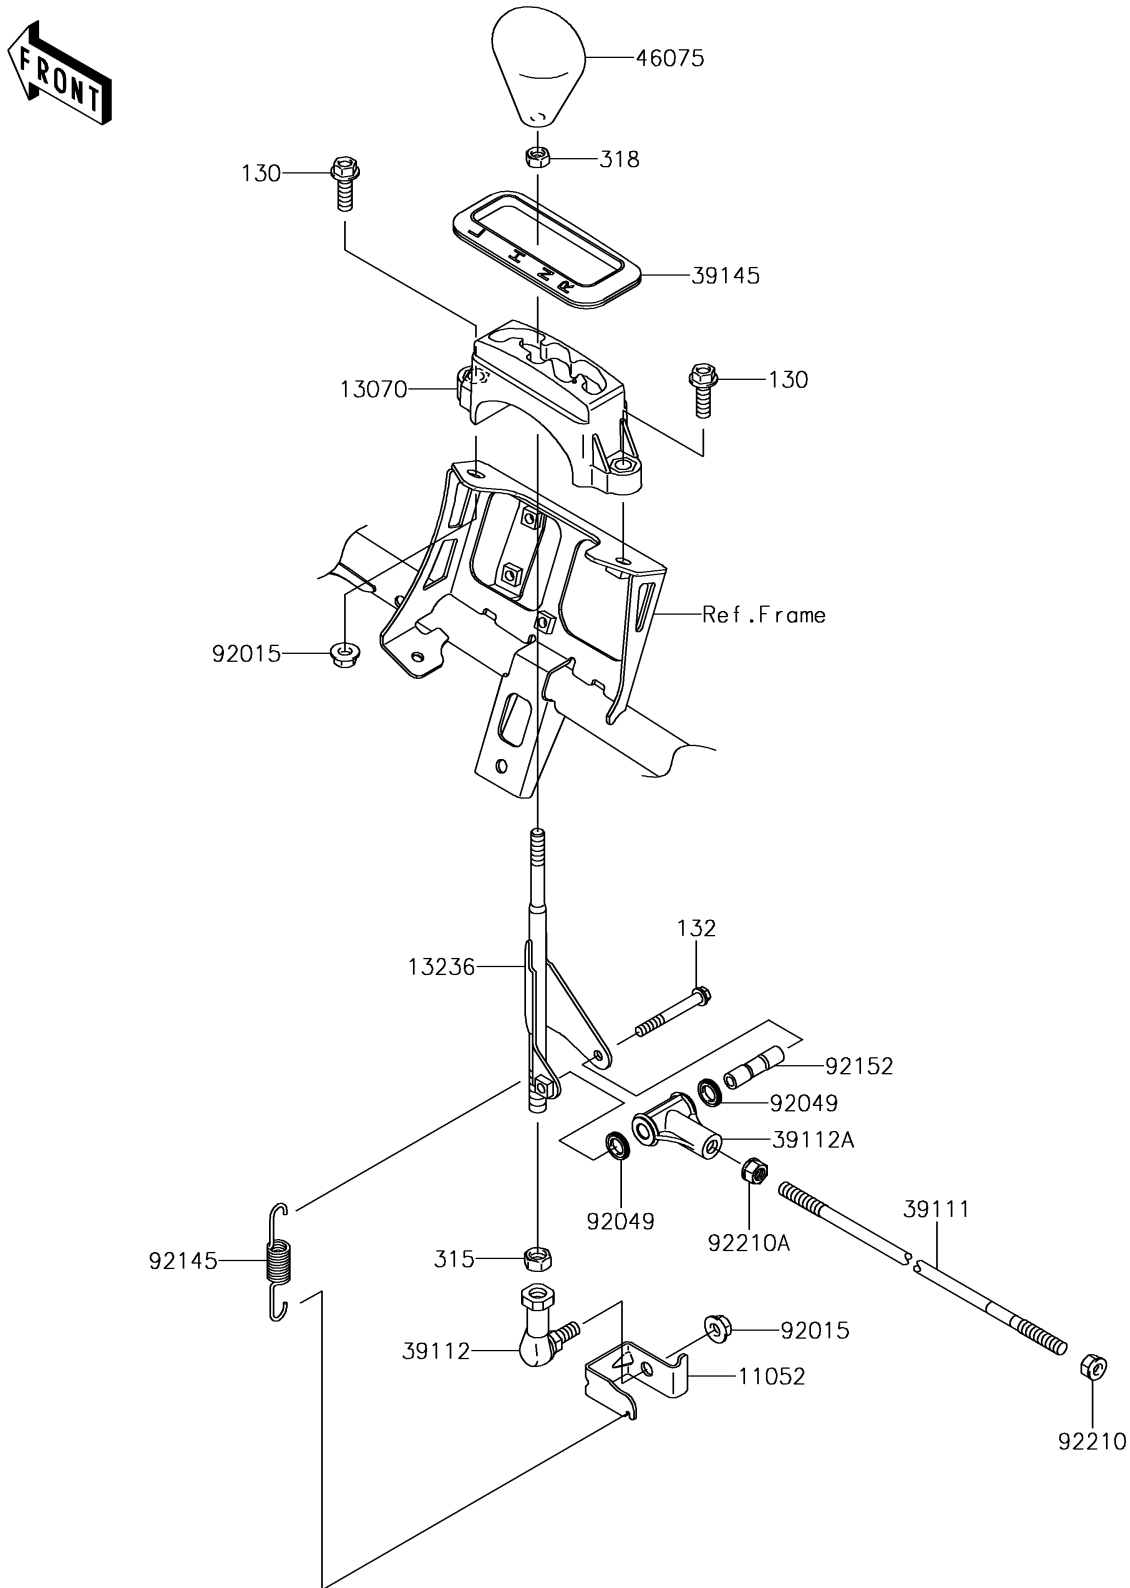

2018 BRUTE FORCE® 750 4x4i EPS CAMO

PARTS DIAGRAM

Control

E7110

2018 BRUTE FORCE® 750 4x4i EPS CAMO

Kawasaki
Let the Good Times Roll®

PARTS LIST

Control

ITEM NAME	PART NUMBER	QUANTITY
-----------	-------------	----------
