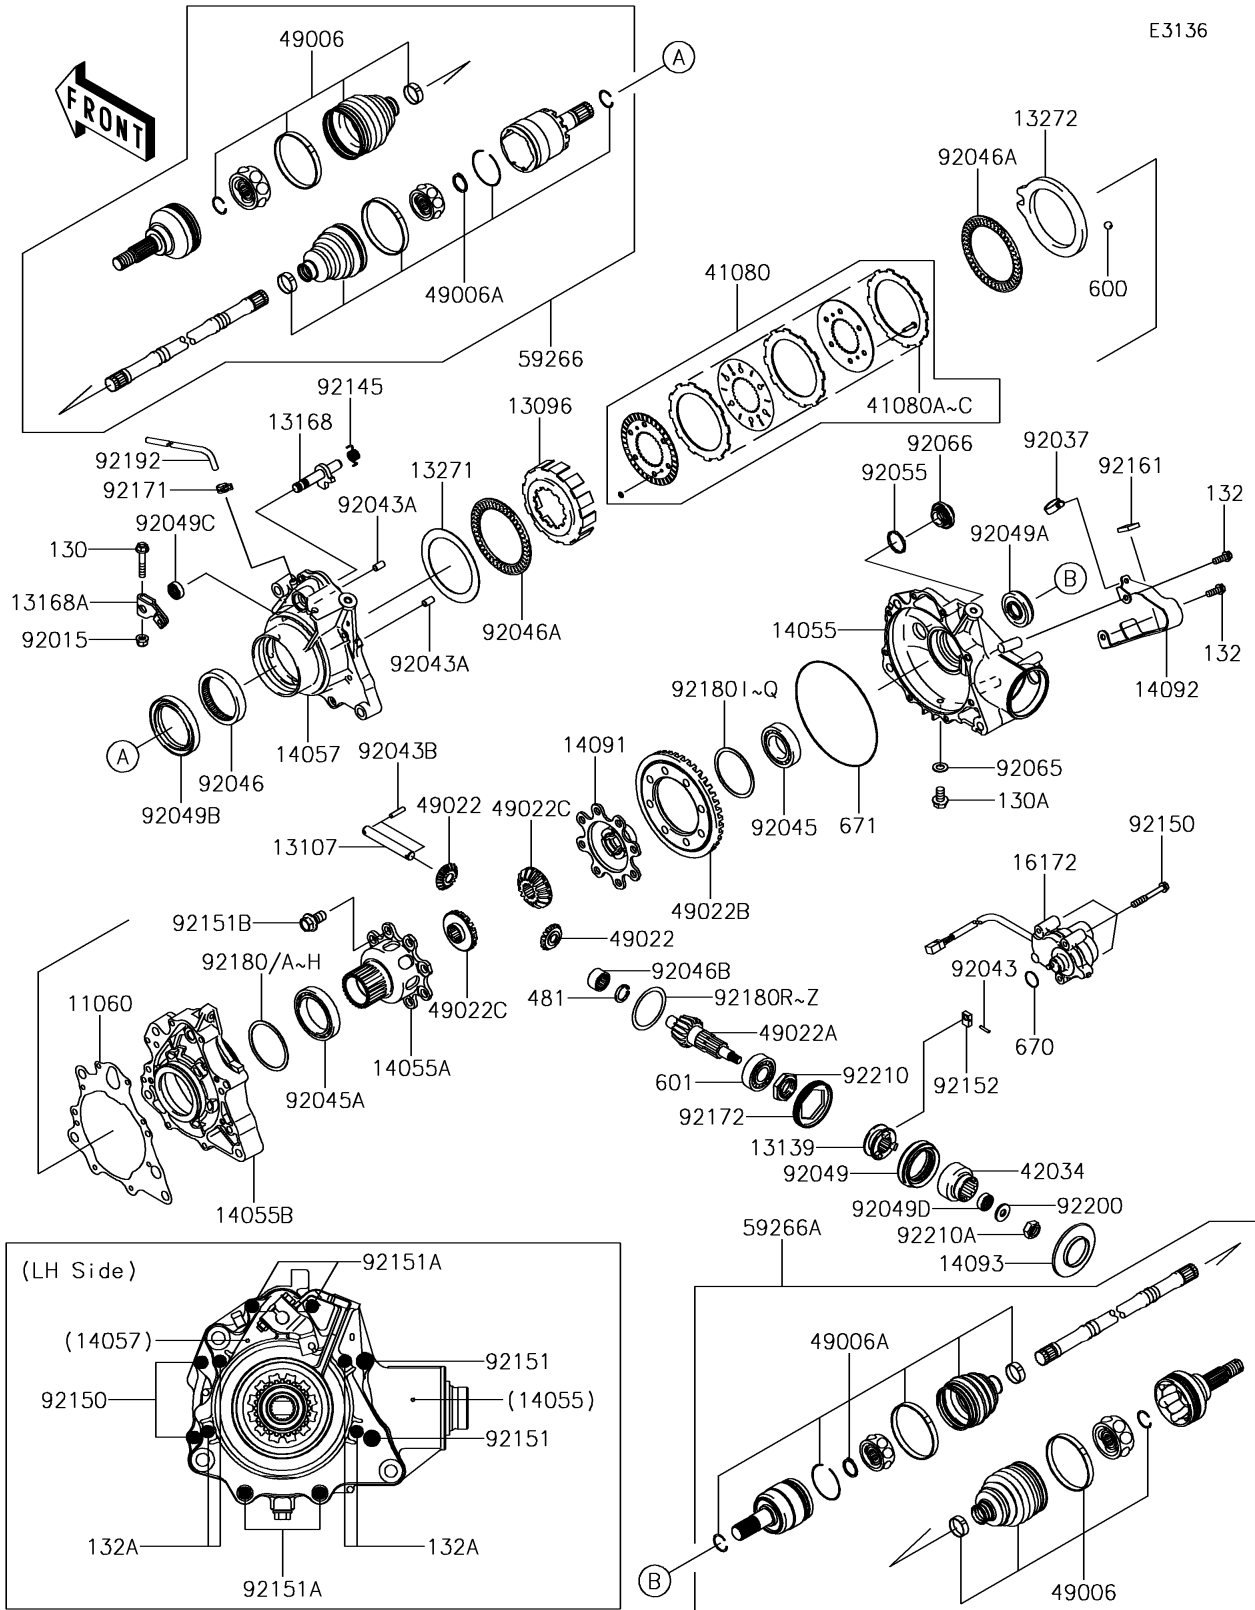

2018 BRUTE FORCE® 750 4x4i EPS CAMO

PARTS DIAGRAM

Drive Shaft-Front

2018 BRUTE FORCE® 750 4x4i EPS CAMO

PARTS LIST

Drive Shaft-Front

ITEM NAME	PART NUMBER	QUANTITY
-----------	-------------	----------
