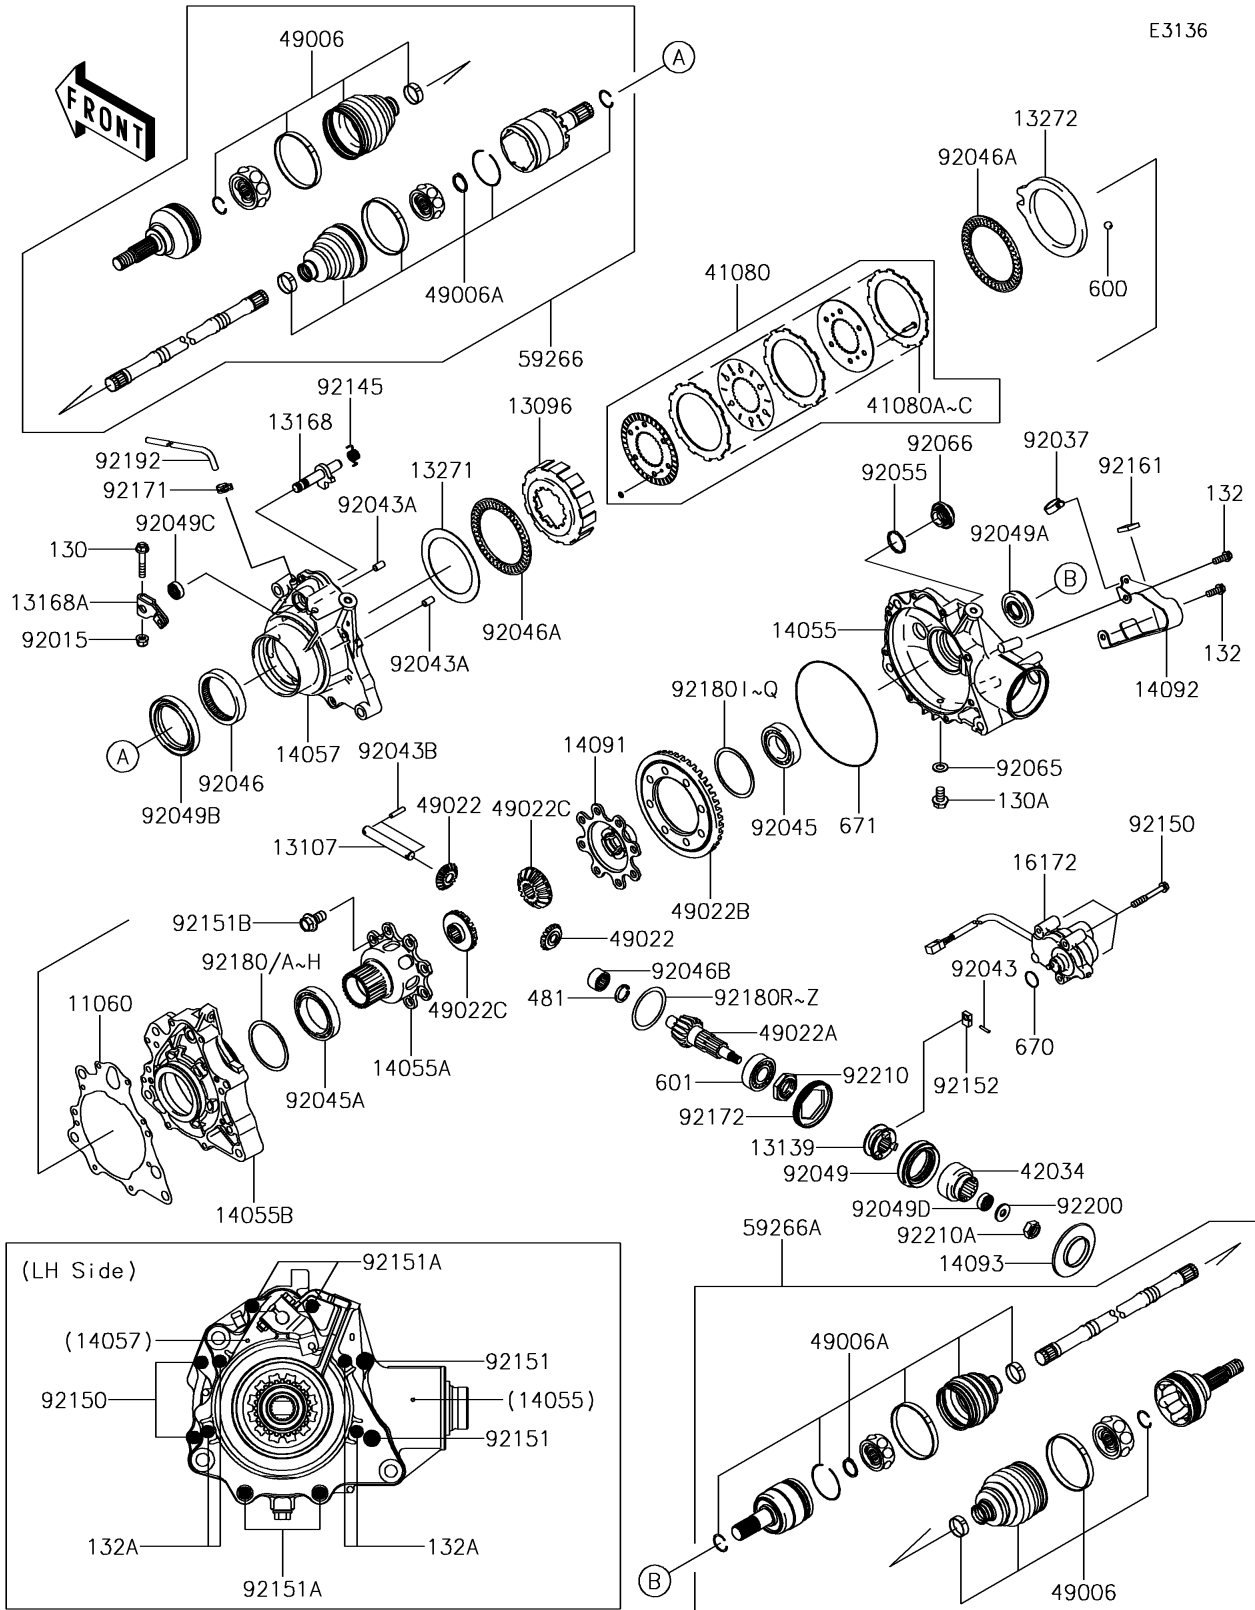

2016 BRUTE FORCE® 750 4x4i EPS CAMO

PARTS DIAGRAM

Drive Shaft-Front

2016 BRUTE FORCE® 750 4x4i EPS CAMO

PARTS LIST

Drive Shaft-Front

ITEM NAME	PART NUMBER	QUANTITY
-----------	-------------	----------
