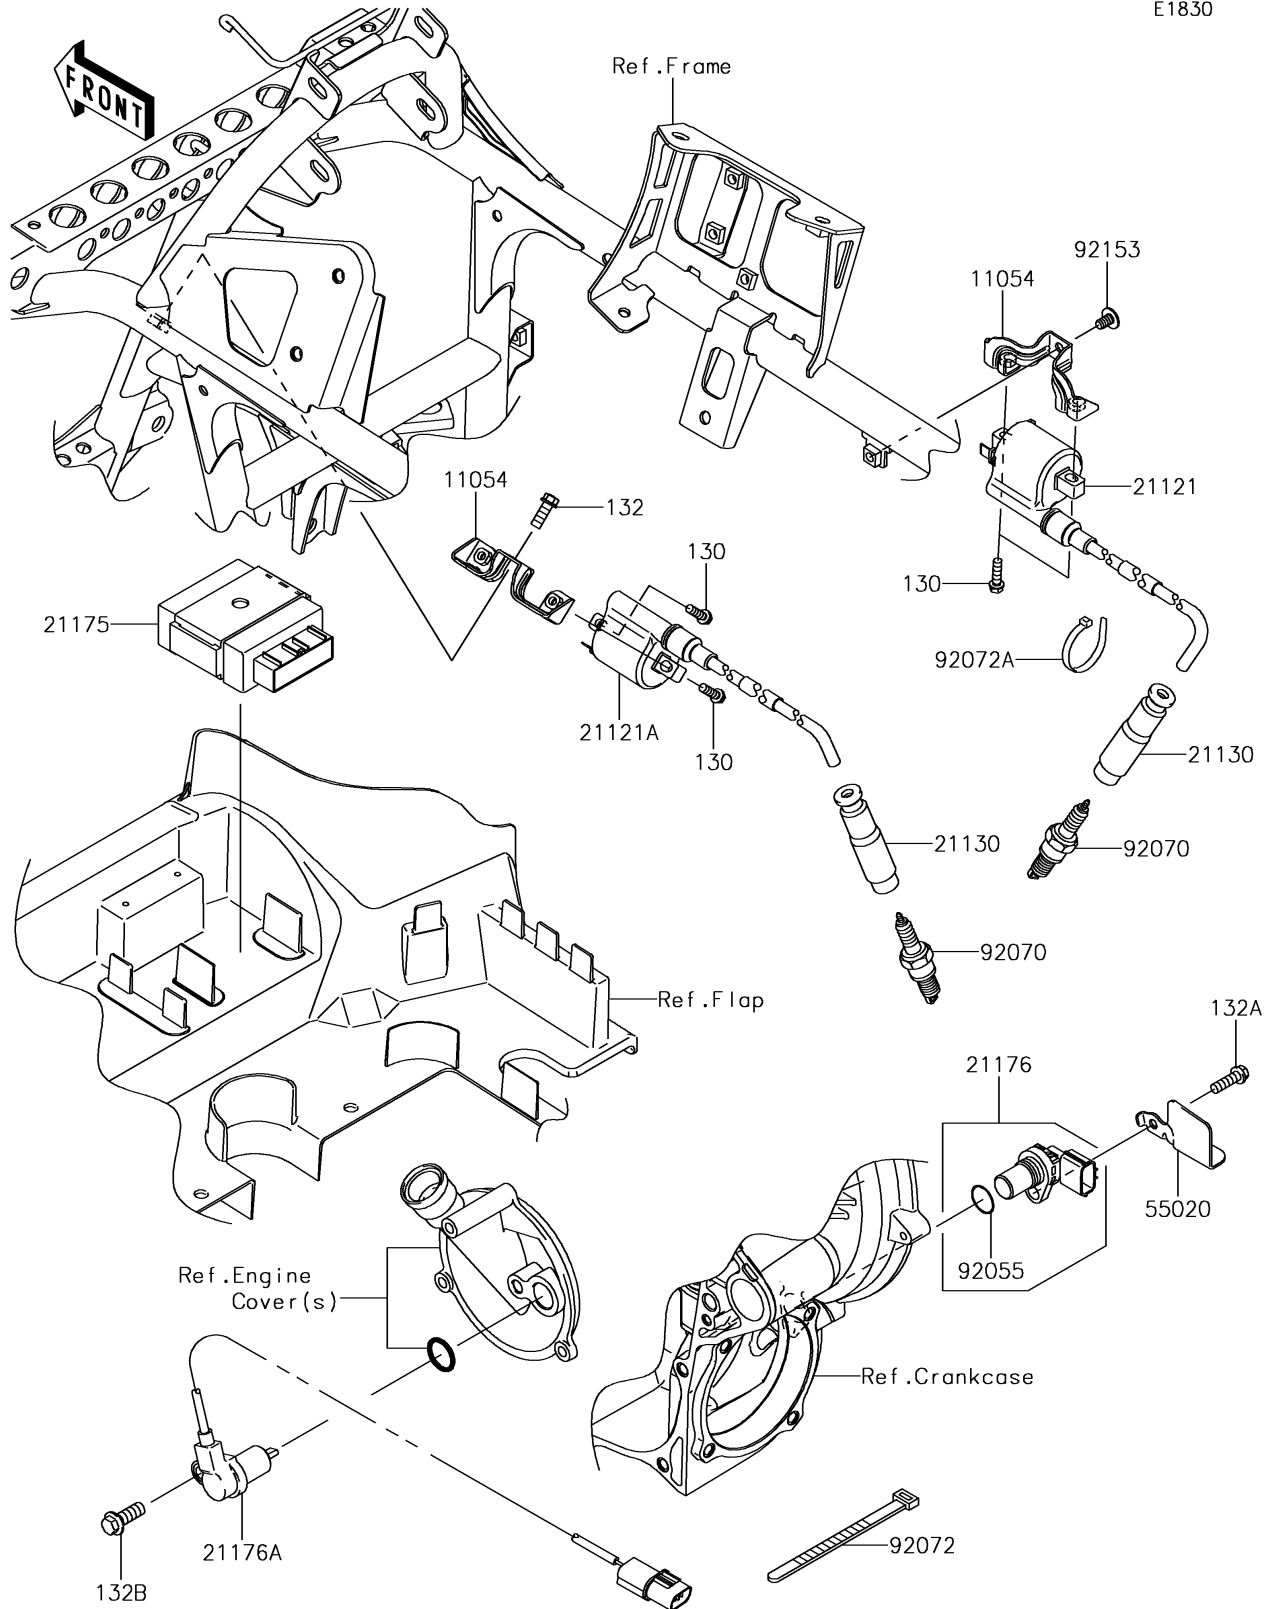

2018 BRUTE FORCE® 750 4x4i EPS CAMO

PARTS DIAGRAM

Ignition System

E1830

2018 BRUTE FORCE® 750 4x4i EPS CAMO

PARTS LIST Ignition System

ITEM NAME	PART NUMBER	QUANTITY
-----------	-------------	----------
