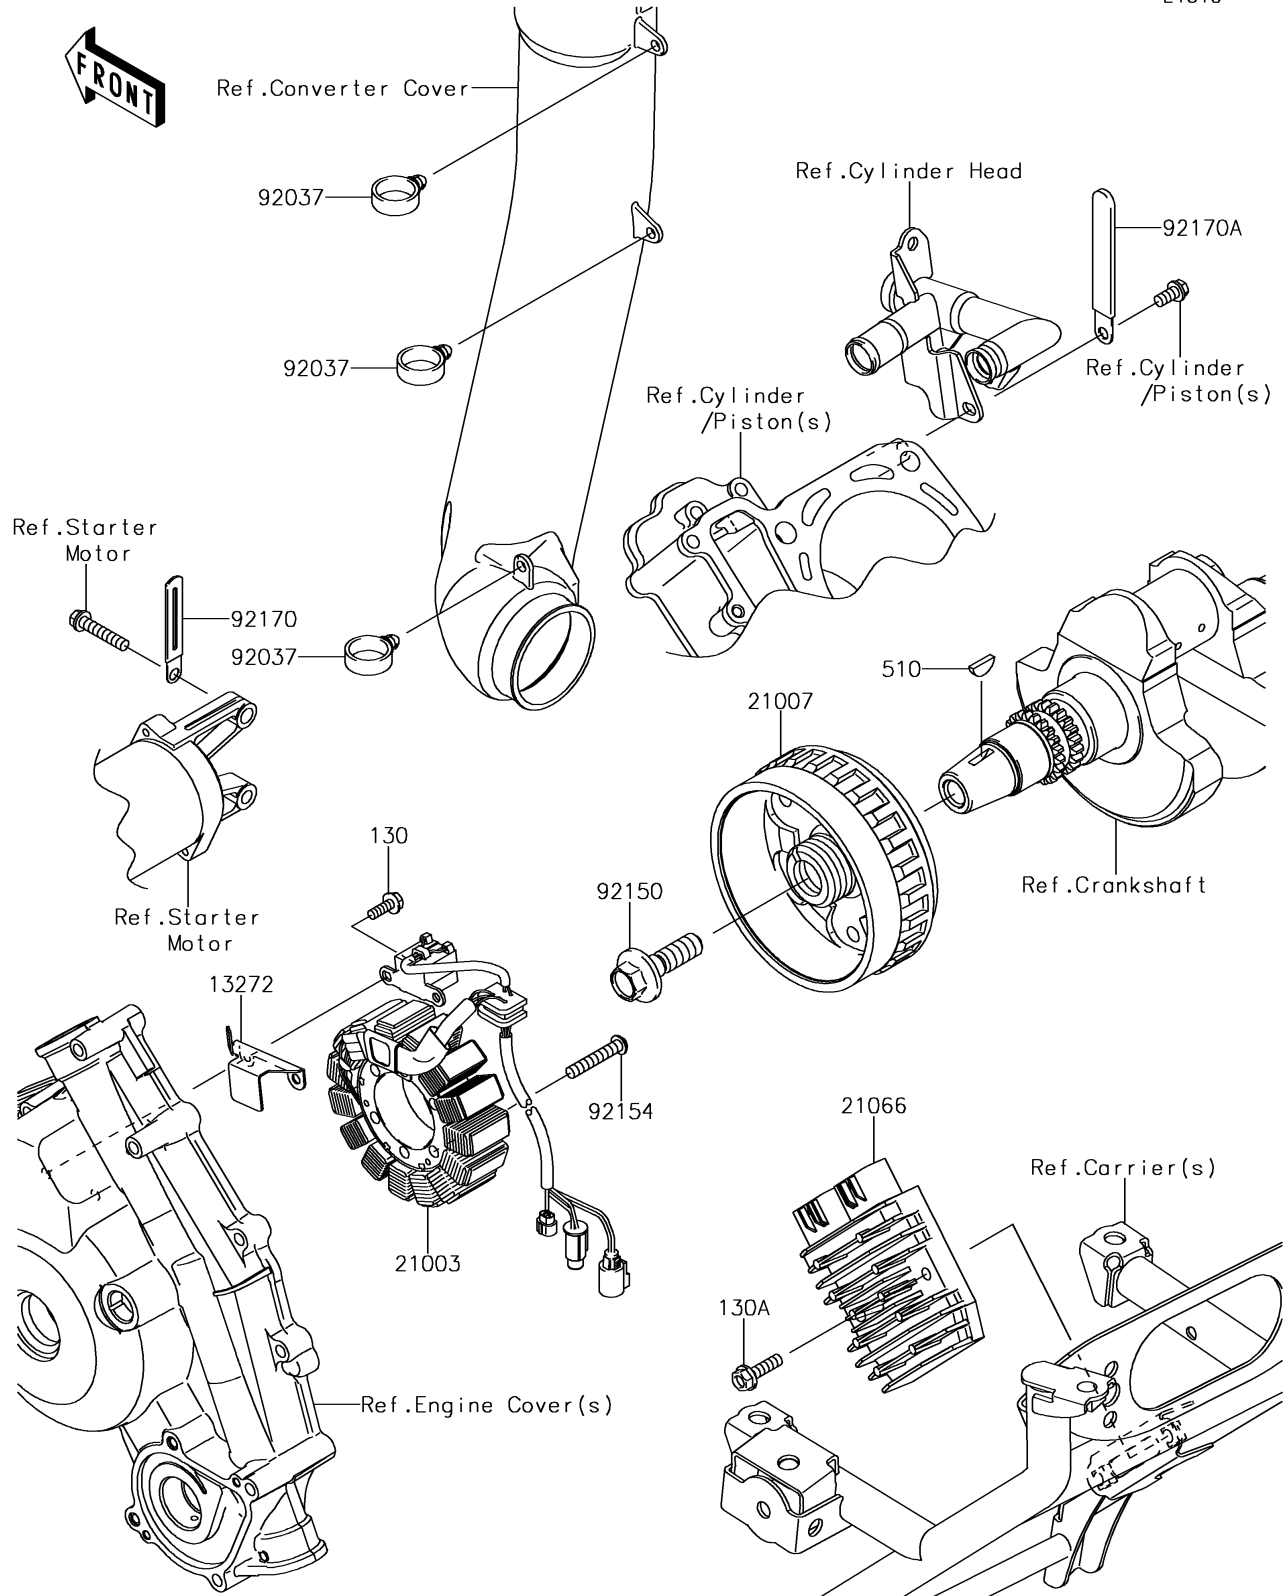

2017 BRUTE FORCE® 750 4x4i EPS CAMO

PARTS DIAGRAM

Generator

E1810

2017 BRUTE FORCE® 750 4x4i EPS CAMO

Kawasaki
Let the Good Times Roll®

PARTS LIST

Generator

ITEM NAME	PART NUMBER	QUANTITY
PLATE (Ref # 13272)	13272-1222	1
STATOR (Ref # 21003)	21003-0167	1
ROTOR (Ref # 21007)	21007-0633	1
REGULATOR-VOLTAGE (Ref # 21066)	21066-0744	1
CLAMP,HOSE (Ref # 92037)	92037-1827	3
BOLT,12X40 (Ref # 92150)	92150-1717	1
BOLT,TORX,6X35 (Ref # 92154)	92154-1007	4
CLAMP (Ref # 92170)	92170-1514	1
CLAMP (Ref # 92170A)	92170-1925	1
BOLT-FLANGED,5X14 (Ref # 130)	130BA0514	2
BOLT-FLANGED,6X22 (Ref # 130A)	130BA0622	2
KEY-WOODRUFF (Ref # 510)	510A4200	1