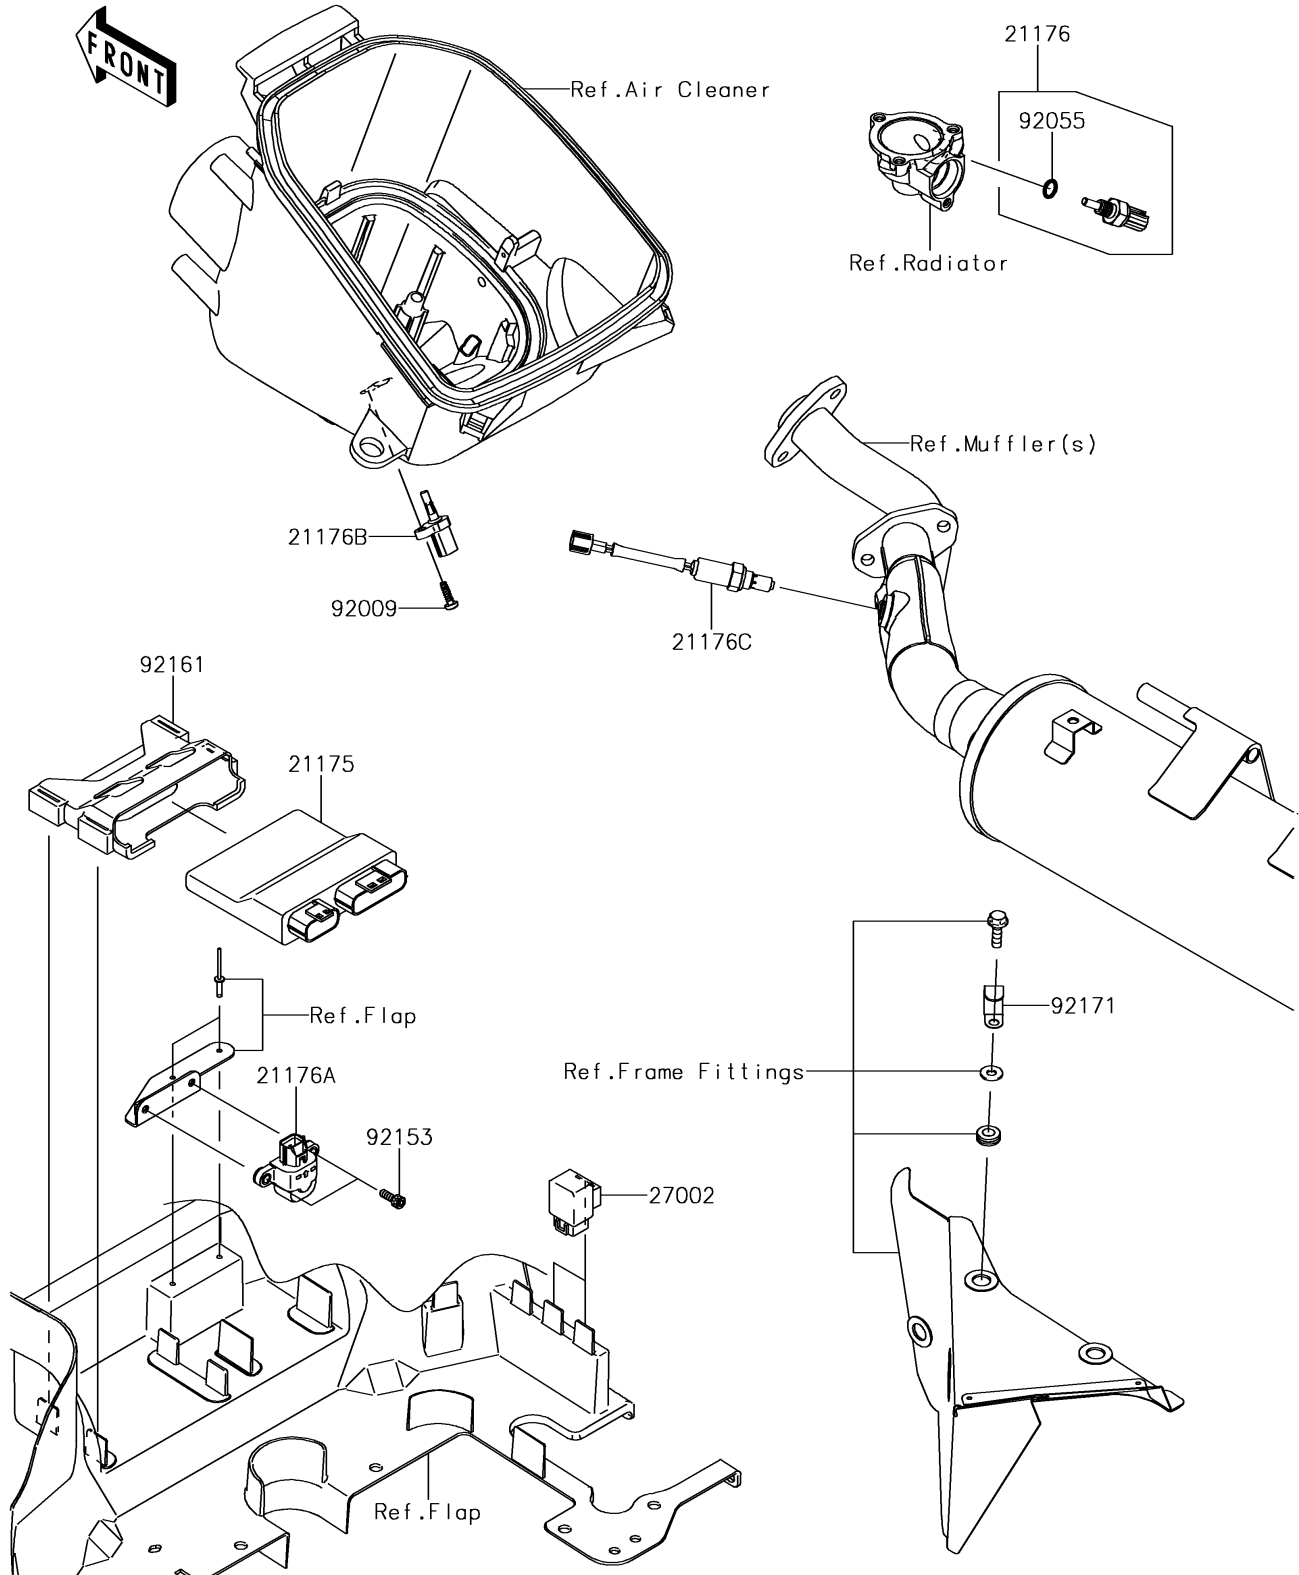

# 2018 BRUTE FORCE® 750 4x4i EPS CAMO

## PARTS DIAGRAM

### Fuel Injection

E1530

## PARTS LIST Fuel Injection

ITEM NAME	PART NUMBER	QUANTITY
-----------	-------------	----------

---