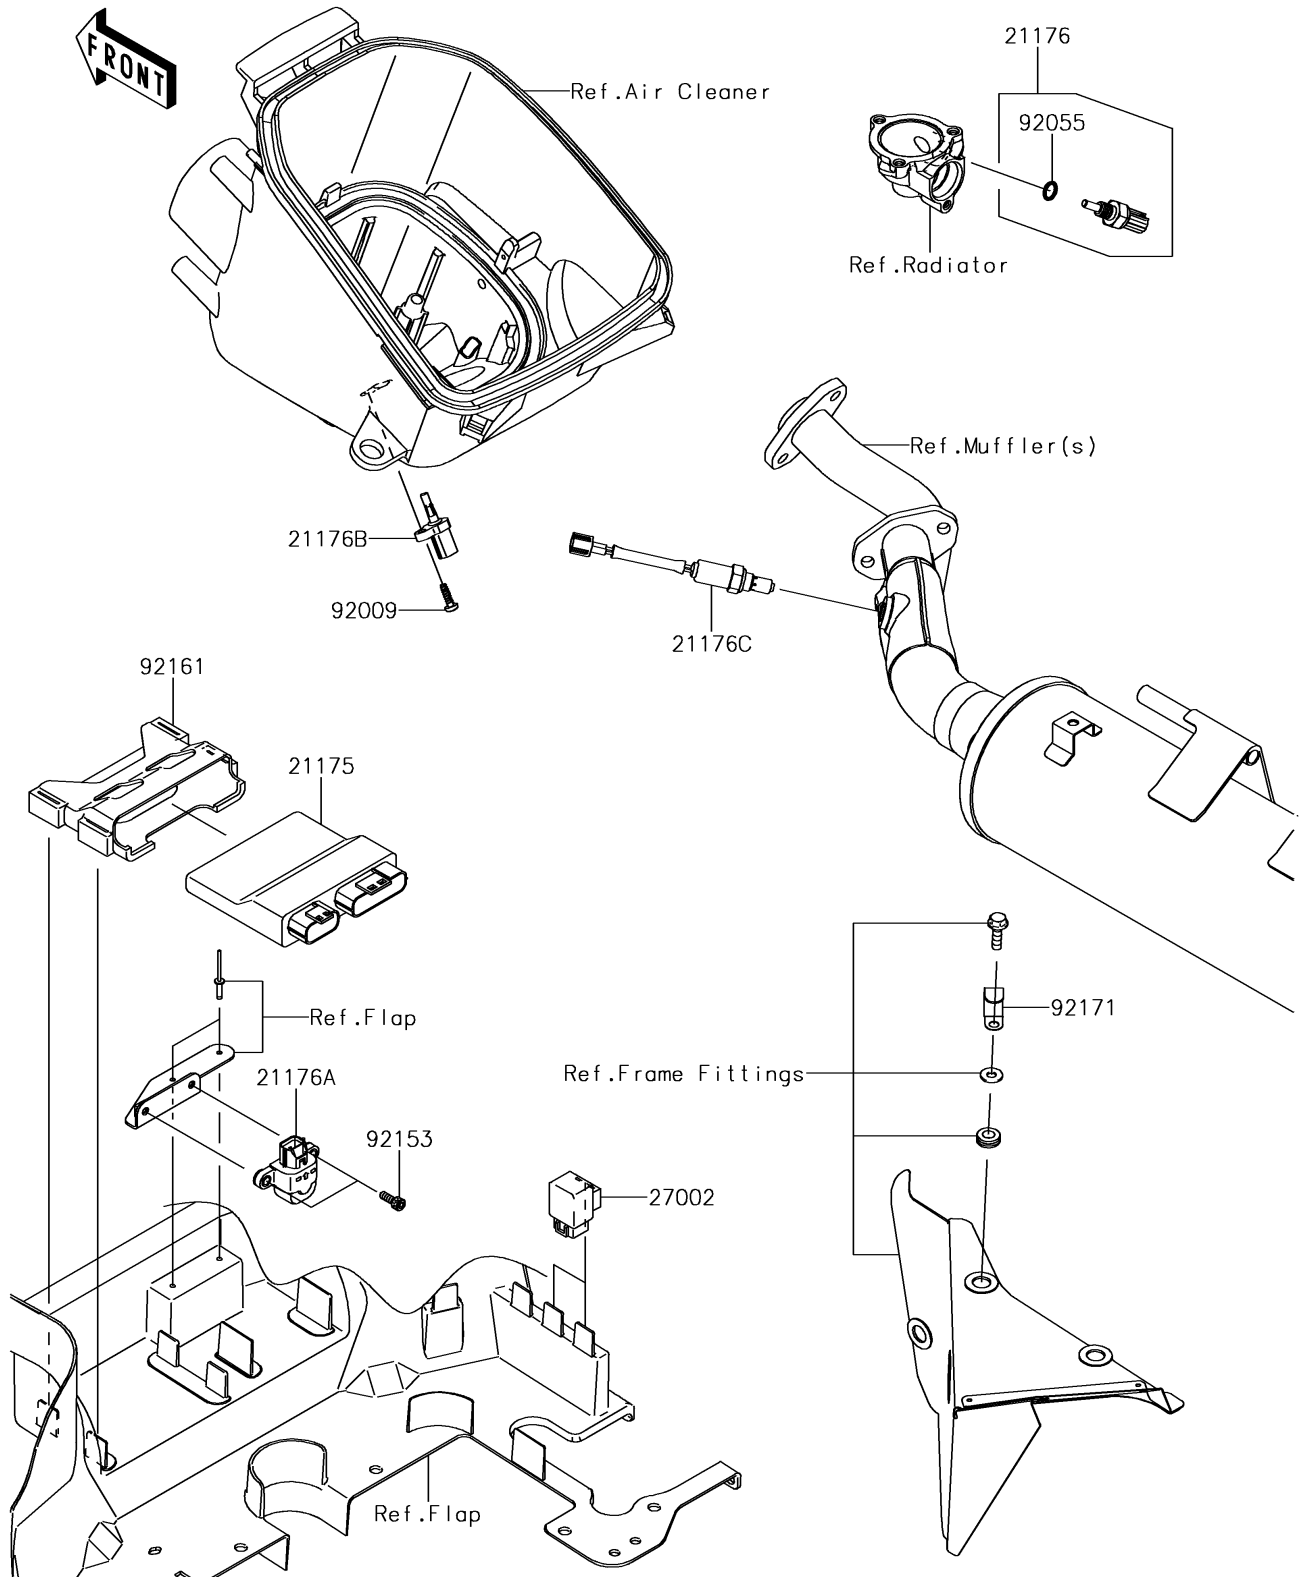

# 2017 BRUTE FORCE® 750 4x4i EPS CAMO

## PARTS DIAGRAM

### Fuel Injection

E1530

## PARTS LIST Fuel Injection

ITEM NAME	PART NUMBER	QUANTITY
-----------	-------------	----------

---