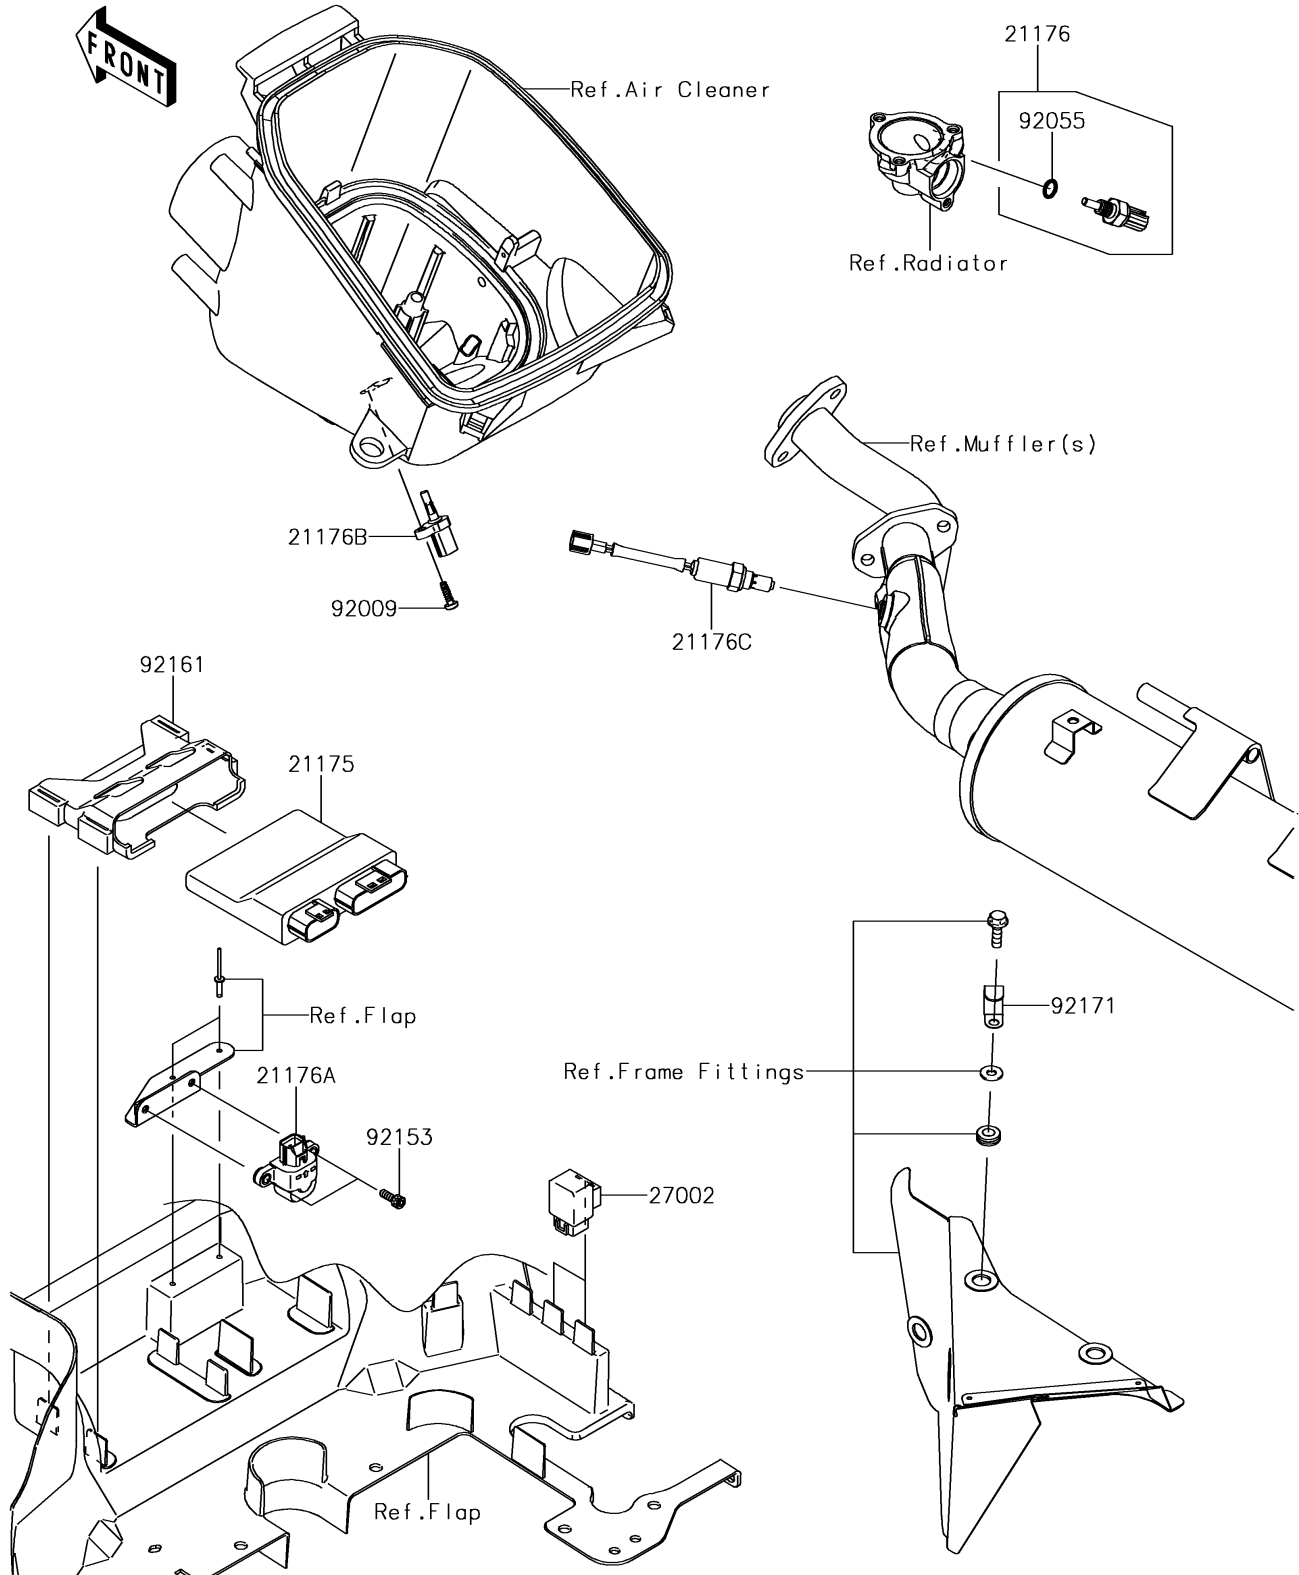

2015 BRUTE FORCE® 750 4x4i EPS CAMO

PARTS DIAGRAM

Fuel Injection

E1530

2015 BRUTE FORCE® 750 4x4i EPS CAMO

PARTS LIST Fuel Injection

ITEM NAME	PART NUMBER	QUANTITY
-----------	-------------	----------
