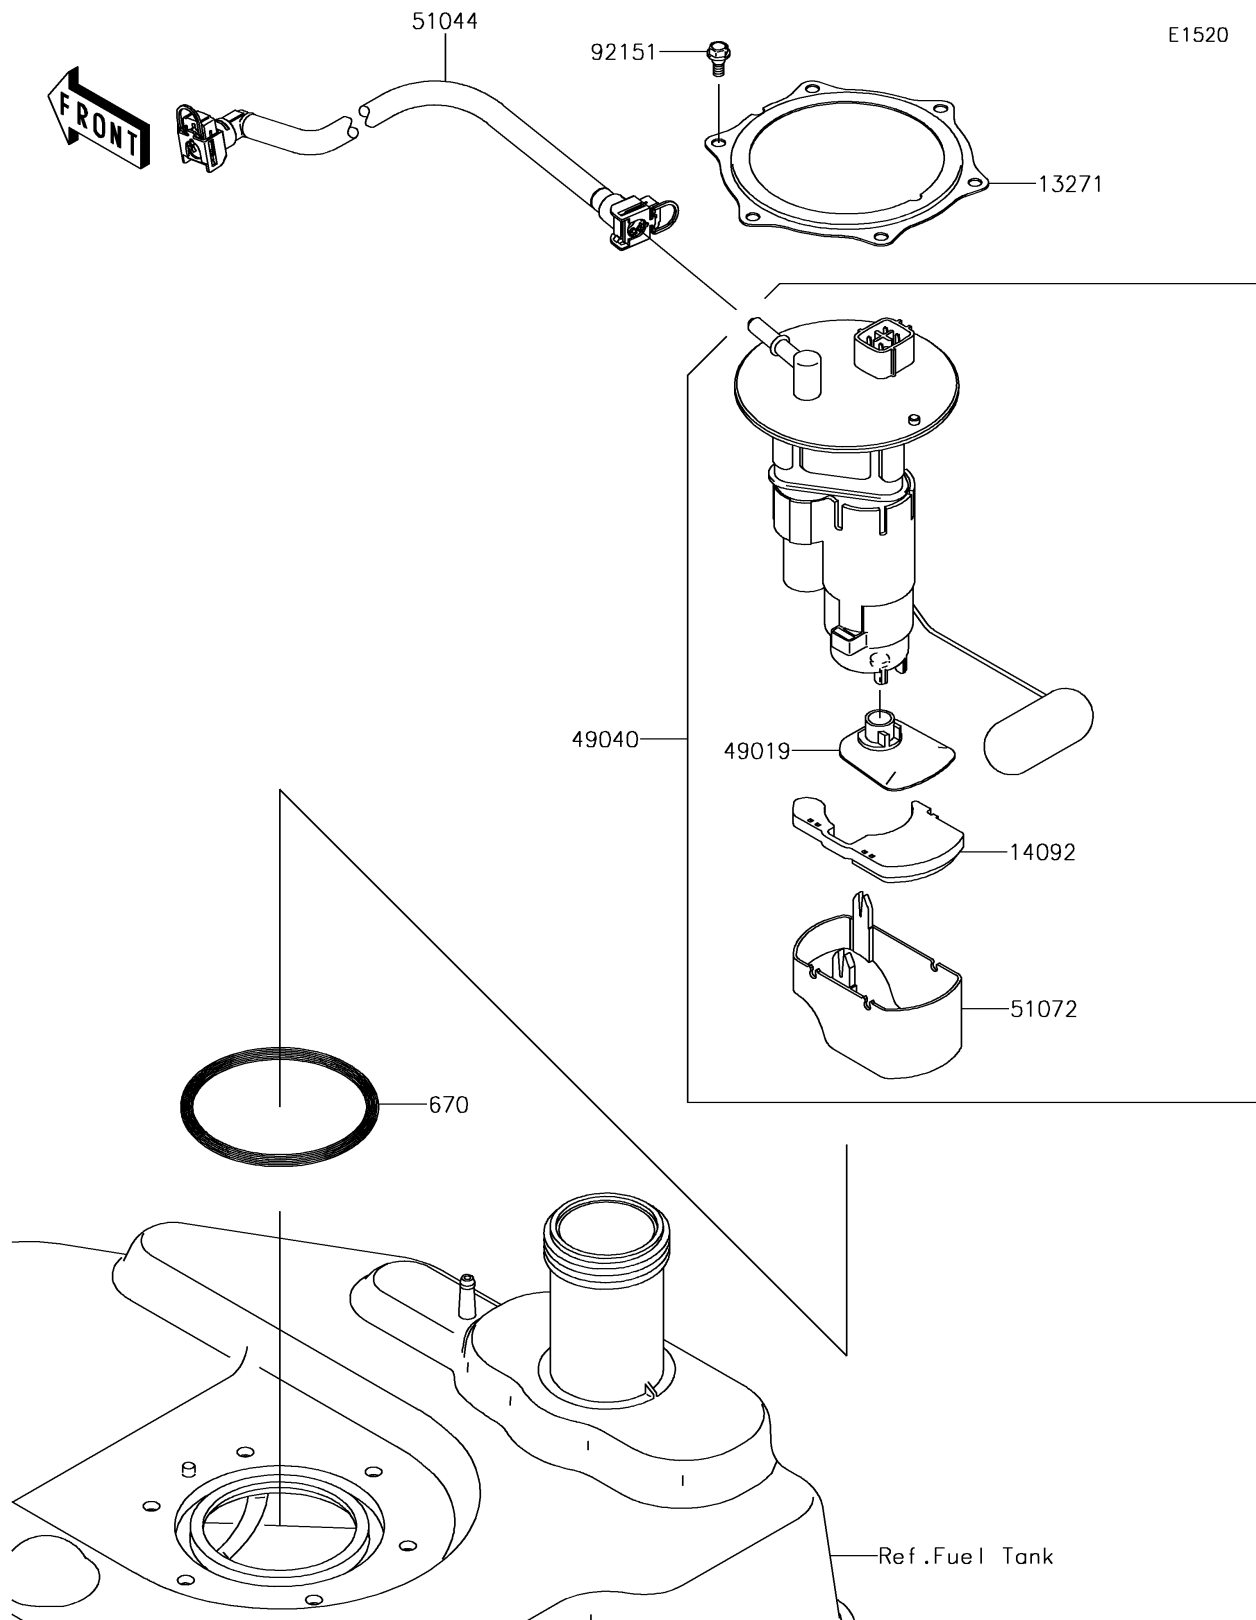

2016 BRUTE FORCE® 750 4x4i EPS CAMO

Kawasaki
Let the Good Times Roll®

PARTS DIAGRAM

Fuel Pump

2016 BRUTE FORCE® 750 4x4i EPS CAMO

Kawasaki
Let the Good Times Roll®

PARTS LIST

Fuel Pump

ITEM NAME	PART NUMBER	QUANTITY
-----------	-------------	----------
