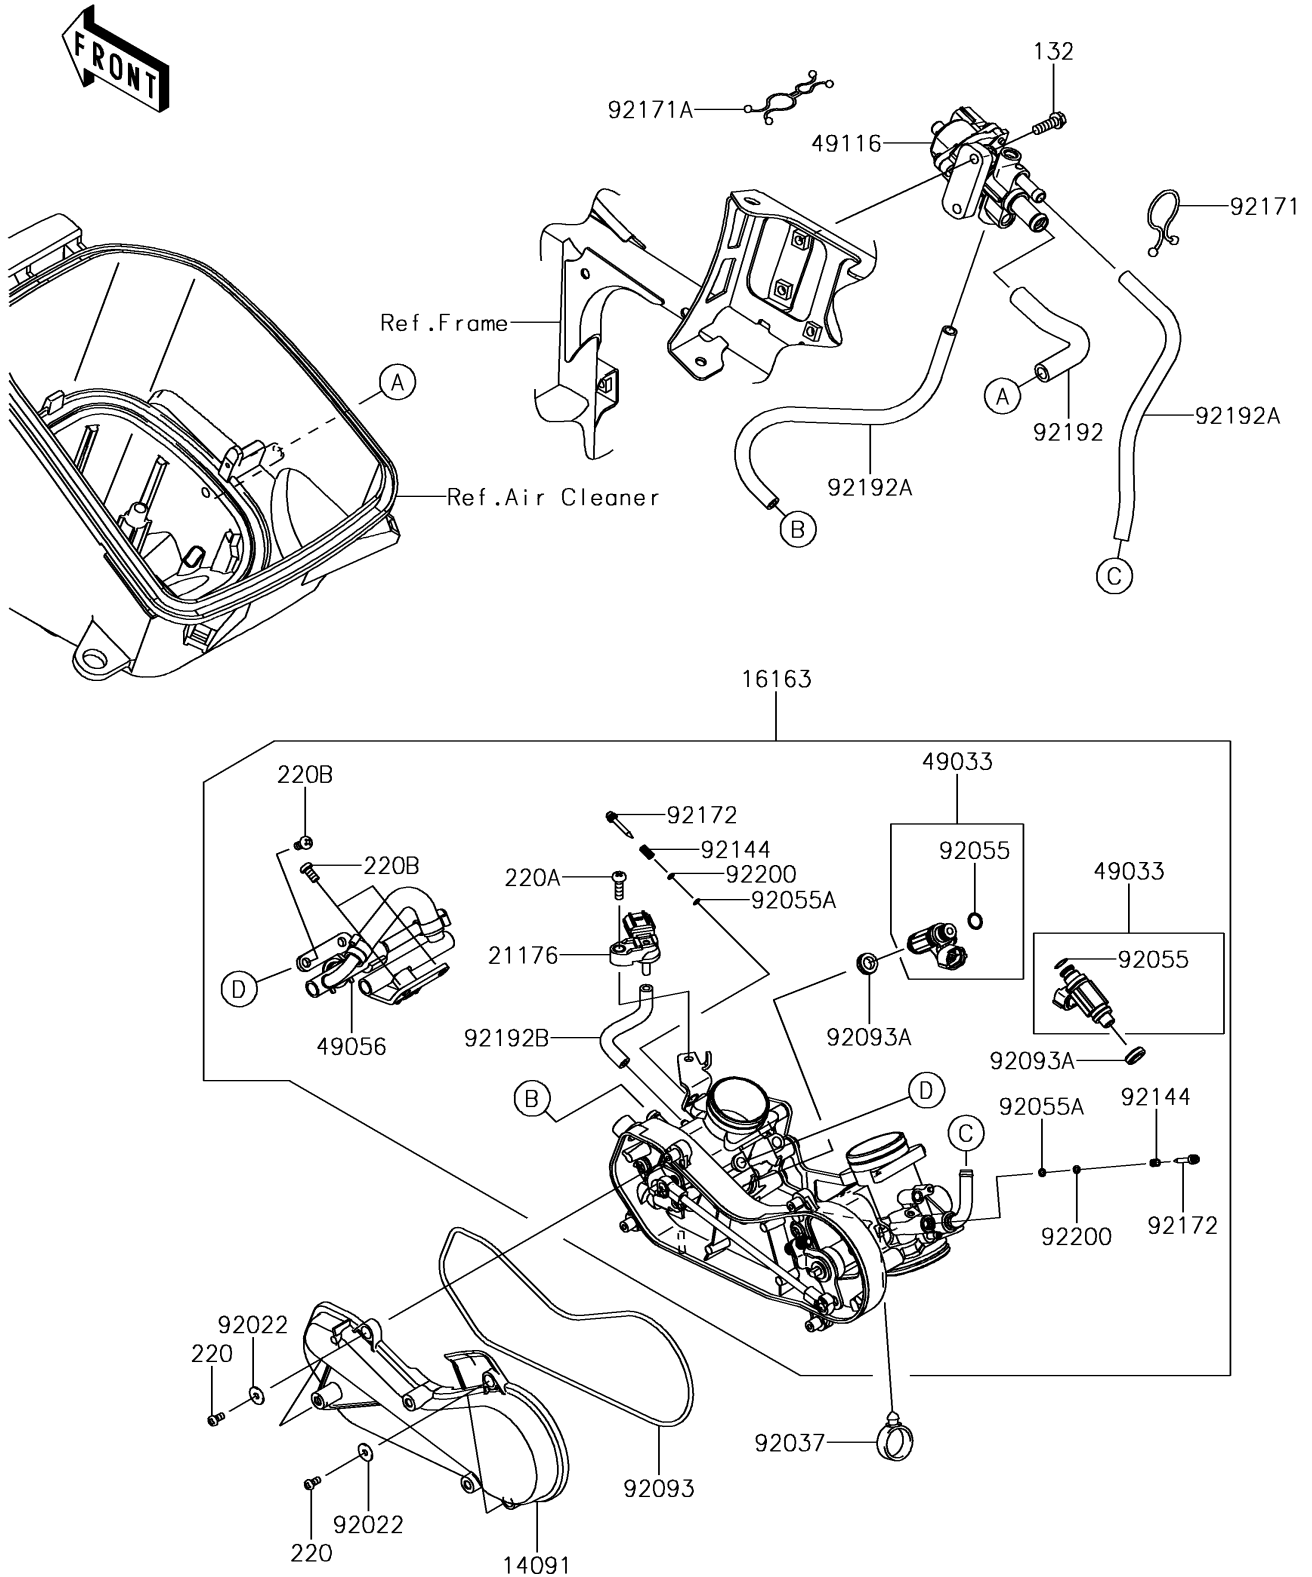

2018 BRUTE FORCE® 750 4x4i EPS CAMO

PARTS DIAGRAM

Throttle

E1510

2018 BRUTE FORCE® 750 4x4i EPS CAMO

PARTS LIST

Throttle

ITEM NAME	PART NUMBER	QUANTITY
-----------	-------------	----------
