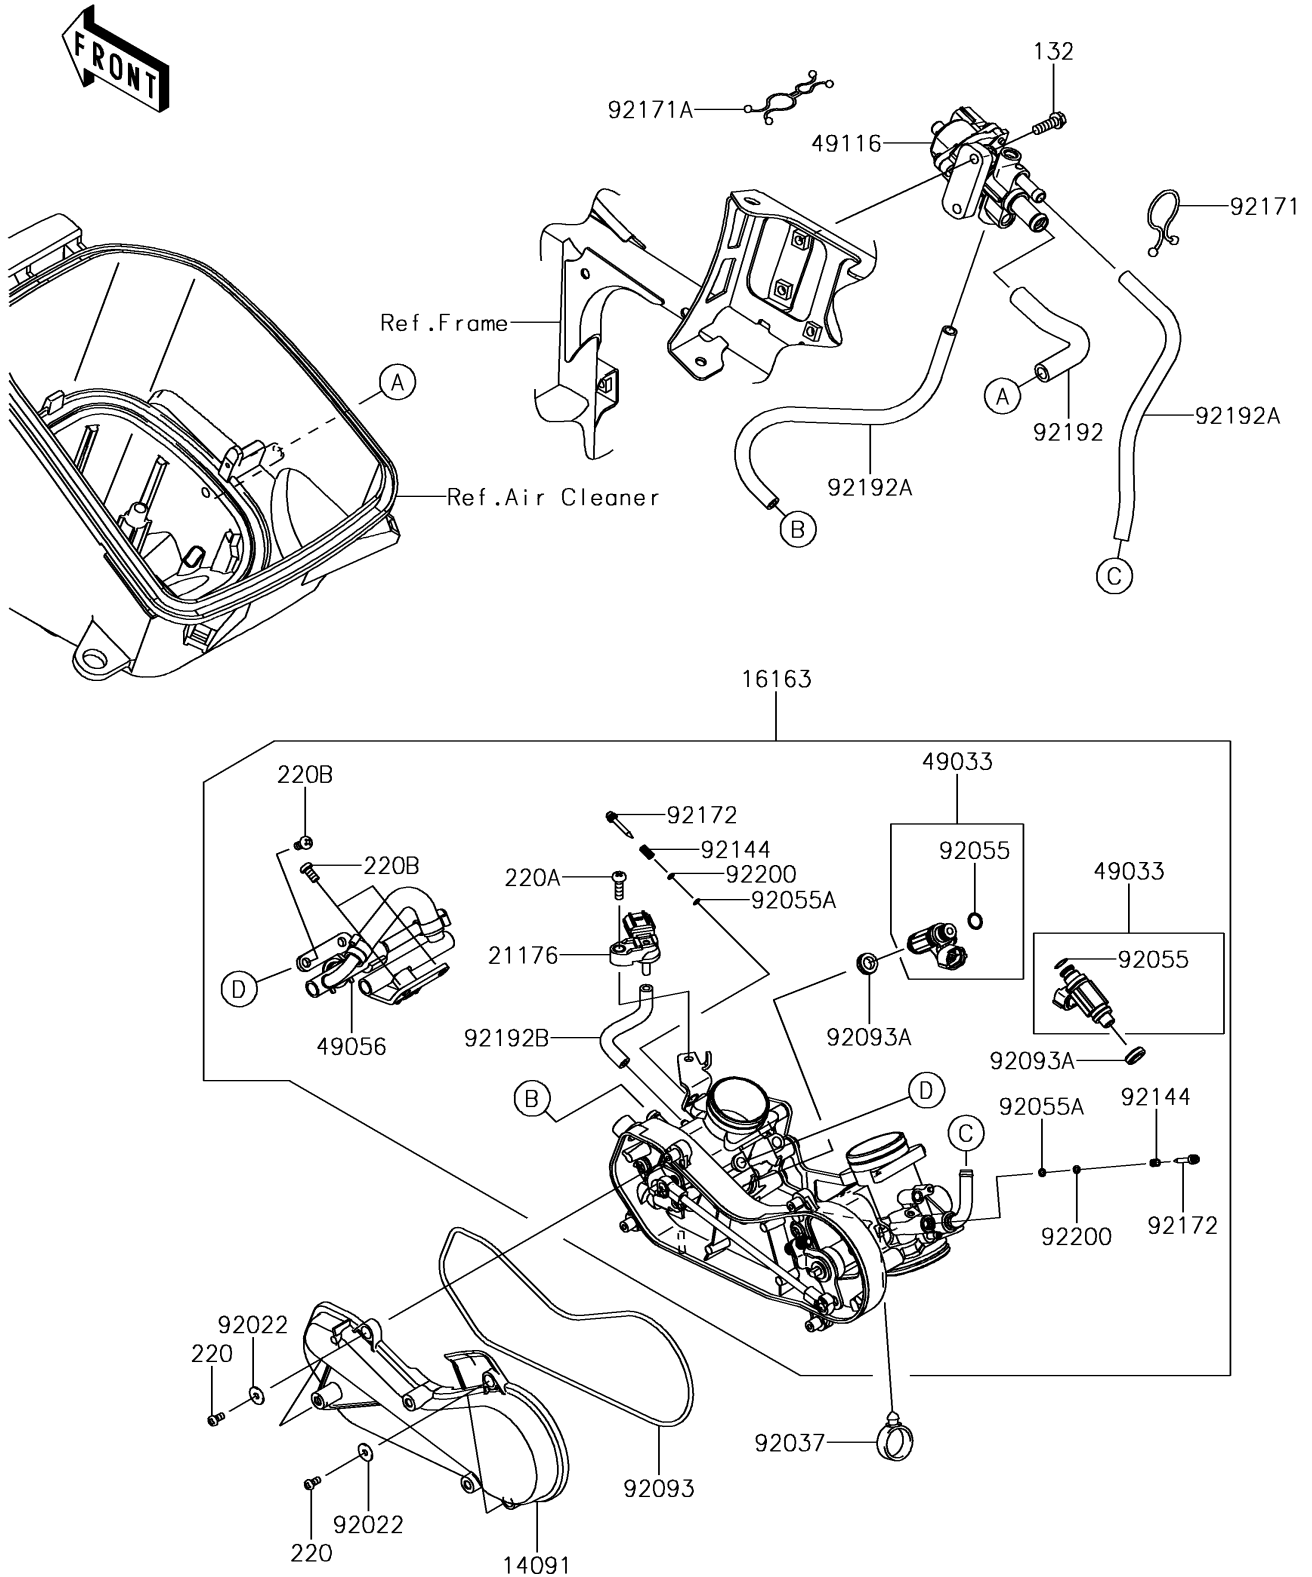

2016 BRUTE FORCE® 750 4x4i EPS CAMO

PARTS DIAGRAM

Throttle

E1510

2016 BRUTE FORCE® 750 4x4i EPS CAMO

PARTS LIST

Throttle

ITEM NAME	PART NUMBER	QUANTITY
-----------	-------------	----------
