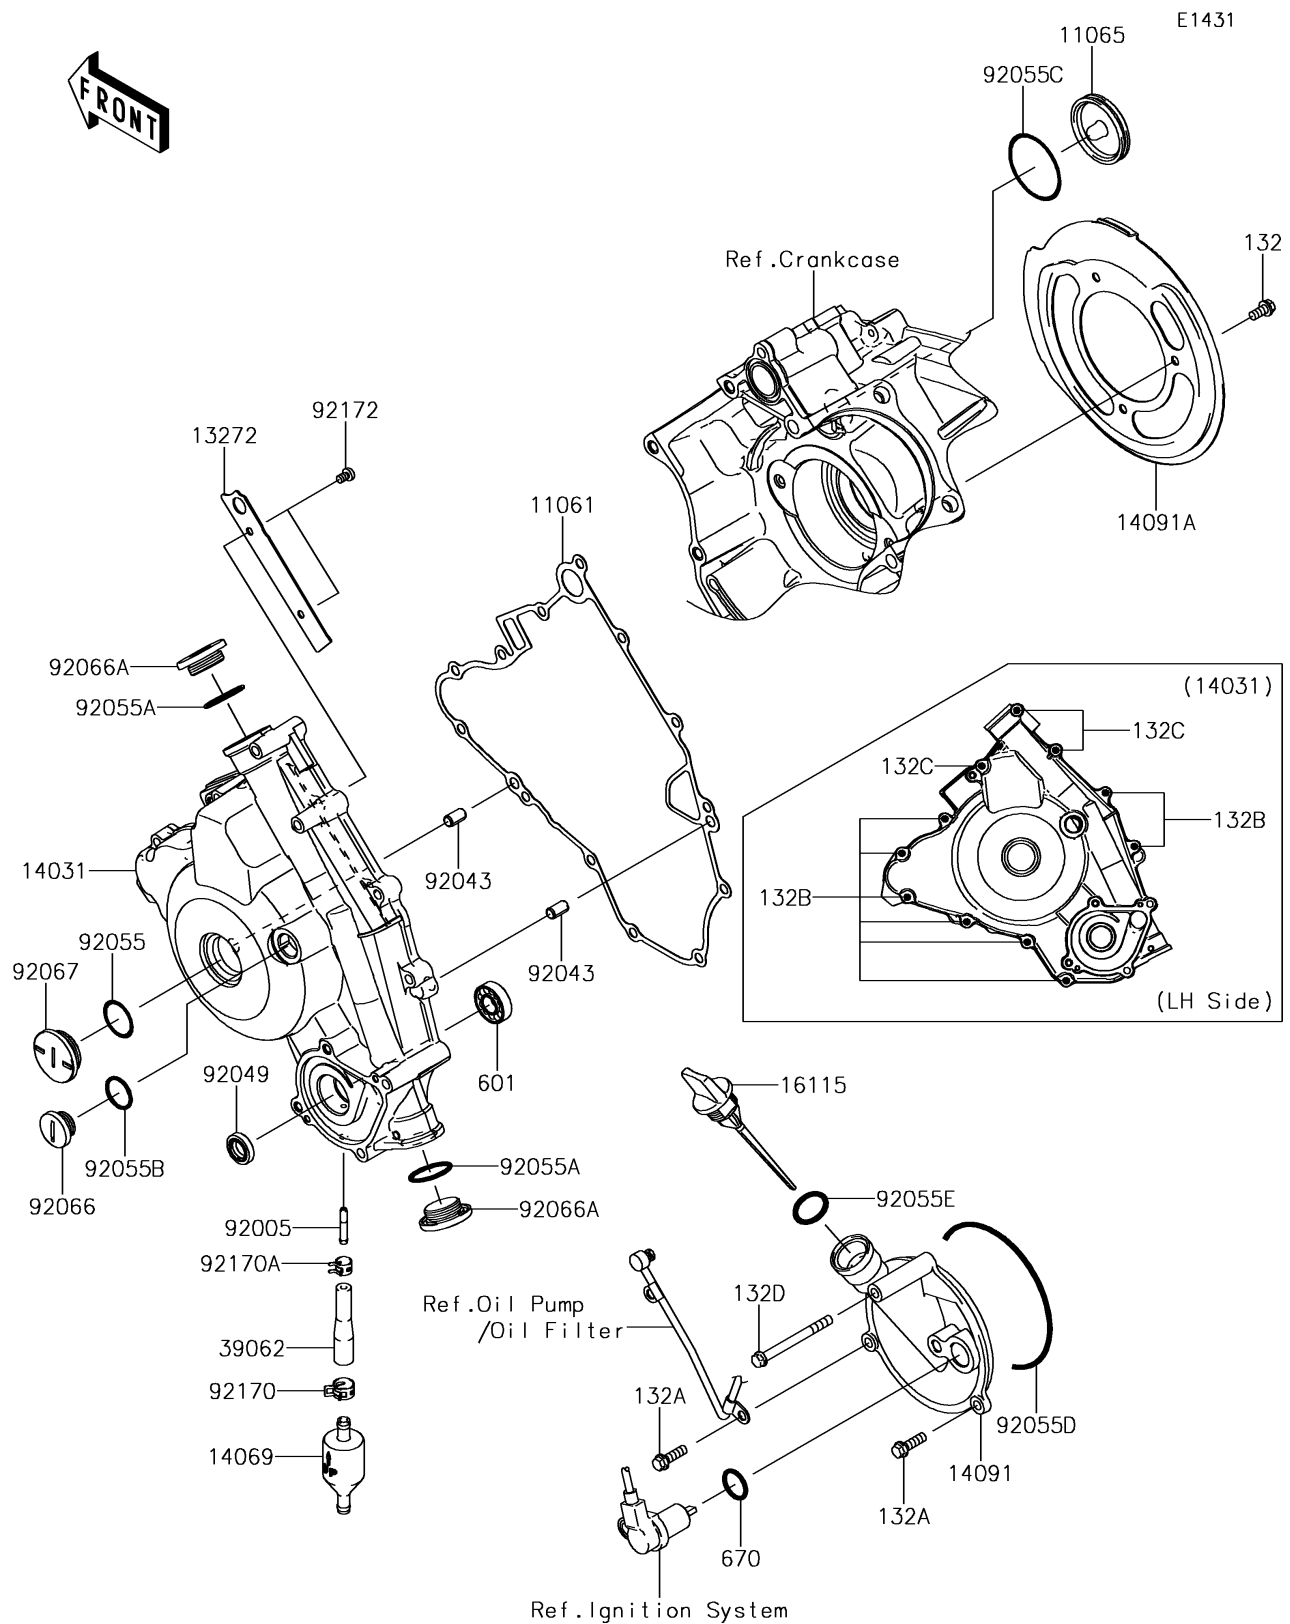

2016 BRUTE FORCE® 750 4x4i EPS CAMO

PARTS DIAGRAM

Engine Cover(s)

2016 BRUTE FORCE® 750 4x4i EPS CAMO

PARTS LIST

Engine Cover(s)

ITEM NAME

PART NUMBER

QUANTITY
