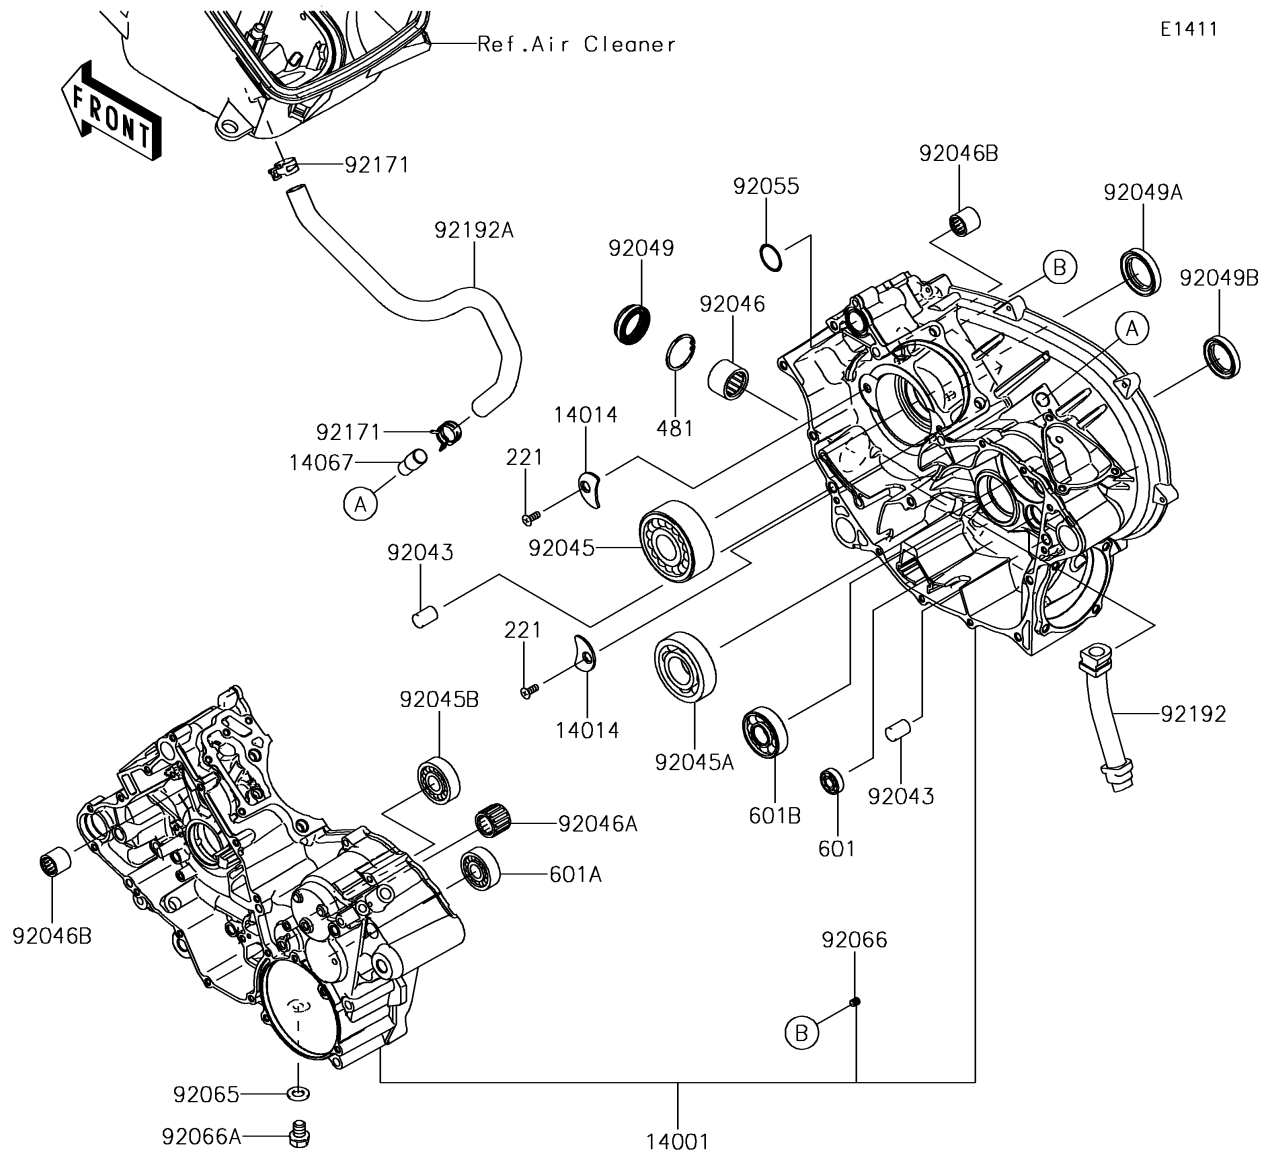

2018 BRUTE FORCE® 750 4x4i EPS CAMO

PARTS DIAGRAM

Crankcase