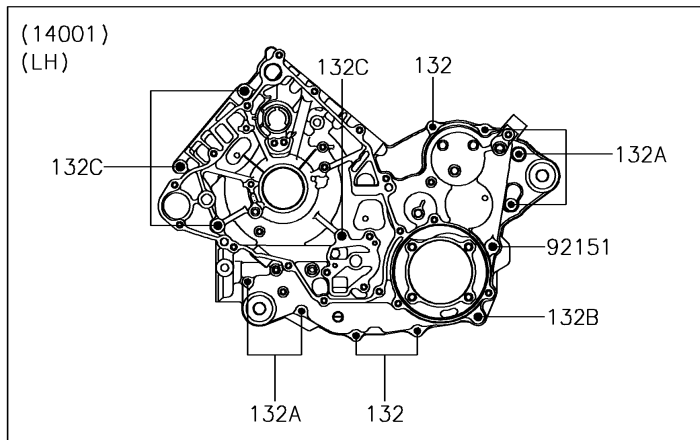

# 2018 BRUTE FORCE® 750 4x4i EPS CAMO

## PARTS DIAGRAM

## PARTS LIST