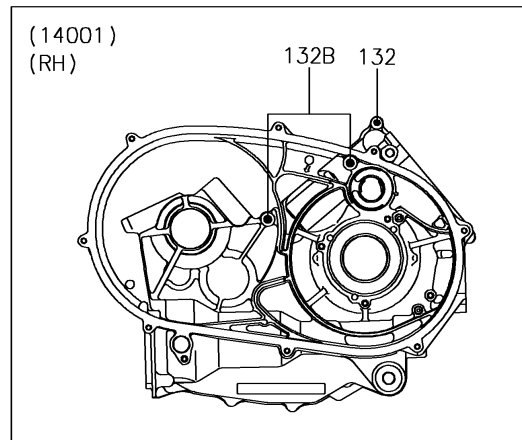

2016 BRUTE FORCE® 750 4x4i EPS CAMO

PARTS DIAGRAM

Crankcase

2016 BRUTE FORCE® 750 4x4i EPS CAMO

Kawasaki
Let the Good Times Roll®

PARTS LIST

Crankcase

ITEM NAME	PART NUMBER	QUANTITY
-----------	-------------	----------
