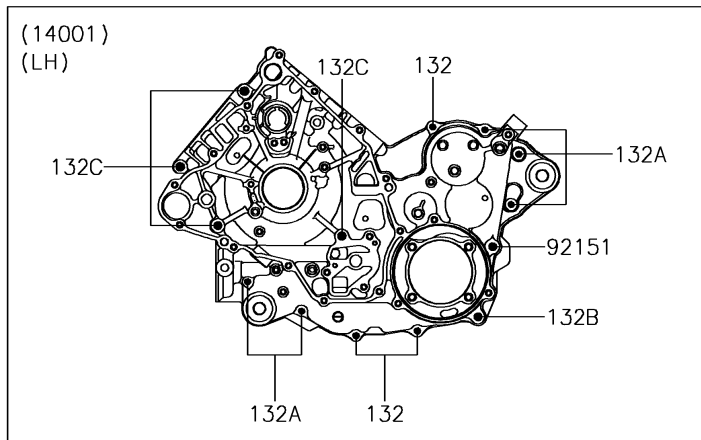

2016 BRUTE FORCE® 750 4x4i EPS CAMO

PARTS DIAGRAM

Crankcase

2016 BRUTE FORCE® 750 4x4i EPS CAMO

Kawasaki
Let the Good Times Roll®

PARTS LIST

Crankcase

ITEM NAME	PART NUMBER	QUANTITY
-----------	-------------	----------
