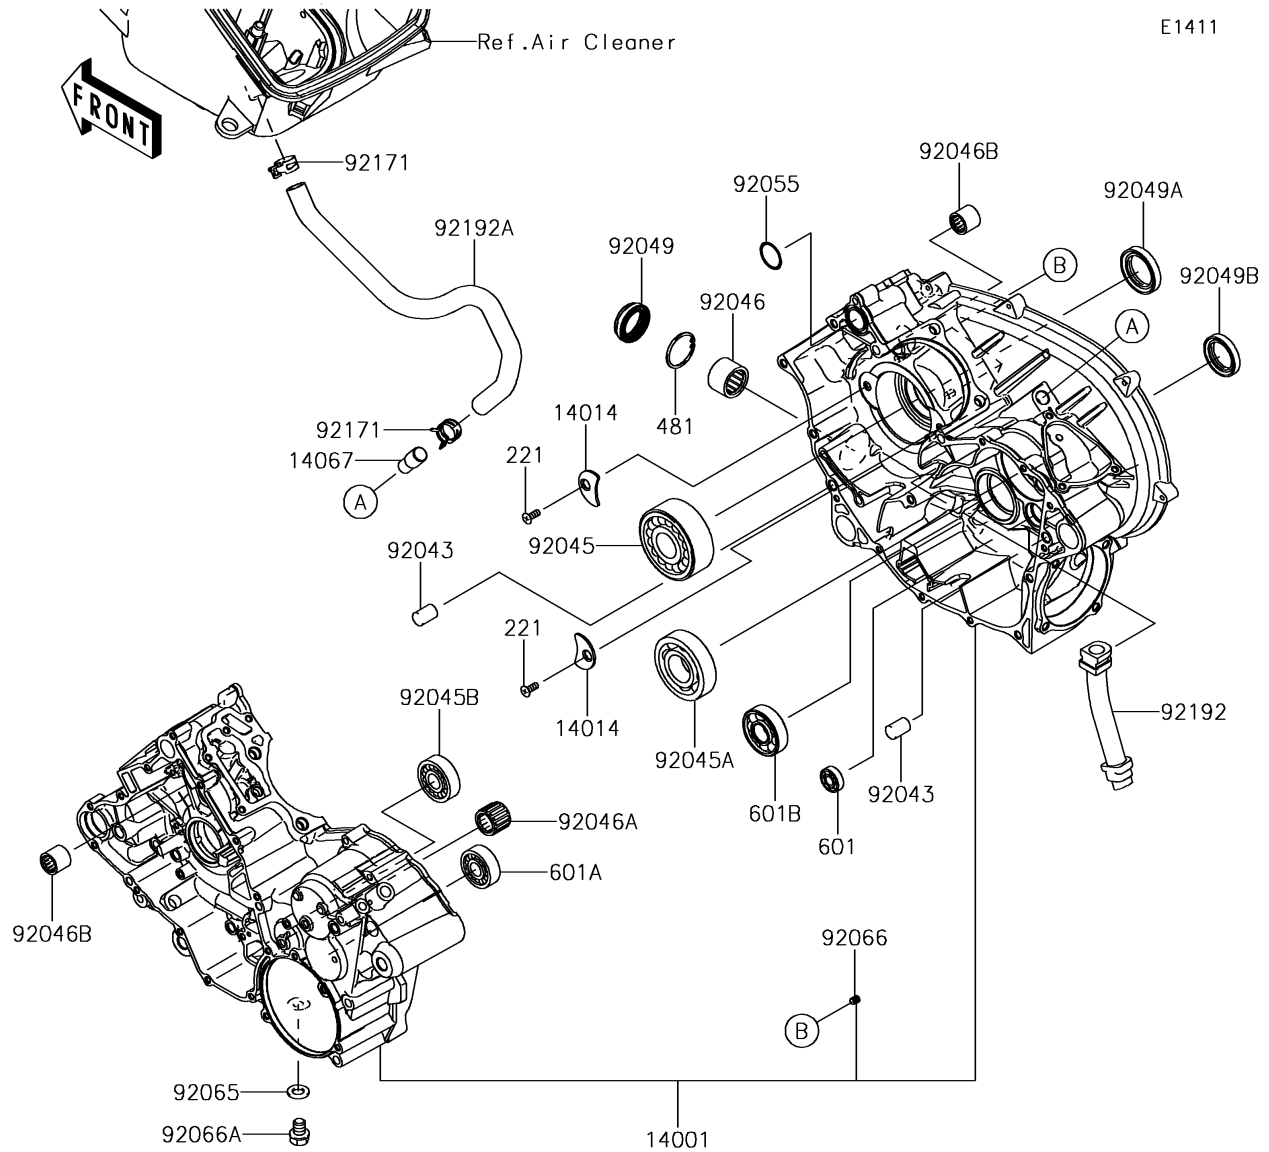

2016 BRUTE FORCE® 750 4x4i EPS CAMO

PARTS DIAGRAM

Crankcase

2016 BRUTE FORCE® 750 4x4i EPS CAMO

Kawasaki
Let the Good Times Roll®

PARTS LIST

Crankcase

ITEM NAME	PART NUMBER	QUANTITY
-----------	-------------	----------
