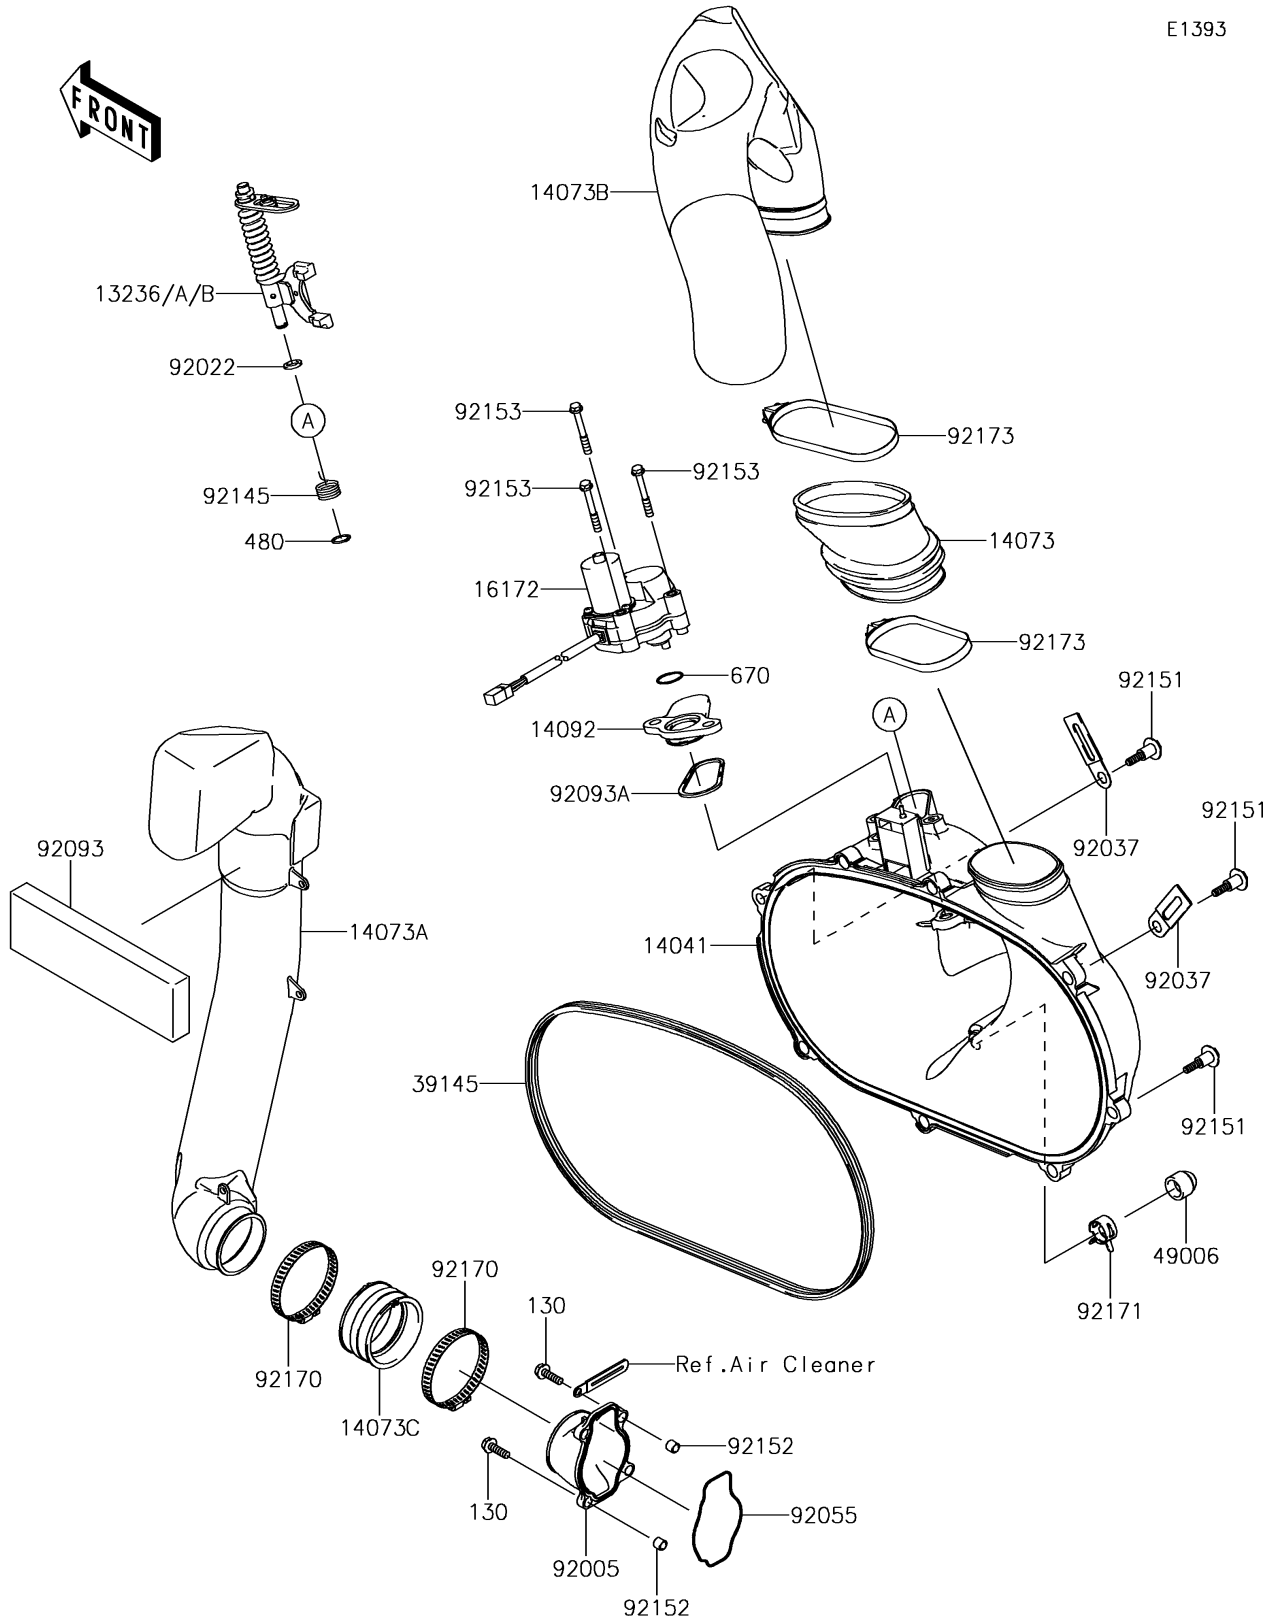

2018 BRUTE FORCE® 750 4x4i EPS CAMO

PARTS DIAGRAM

Converter Cover

E1393

2018 BRUTE FORCE® 750 4x4i EPS CAMO

PARTS LIST Converter Cover

ITEM NAME	PART NUMBER	QUANTITY
-----------	-------------	----------
