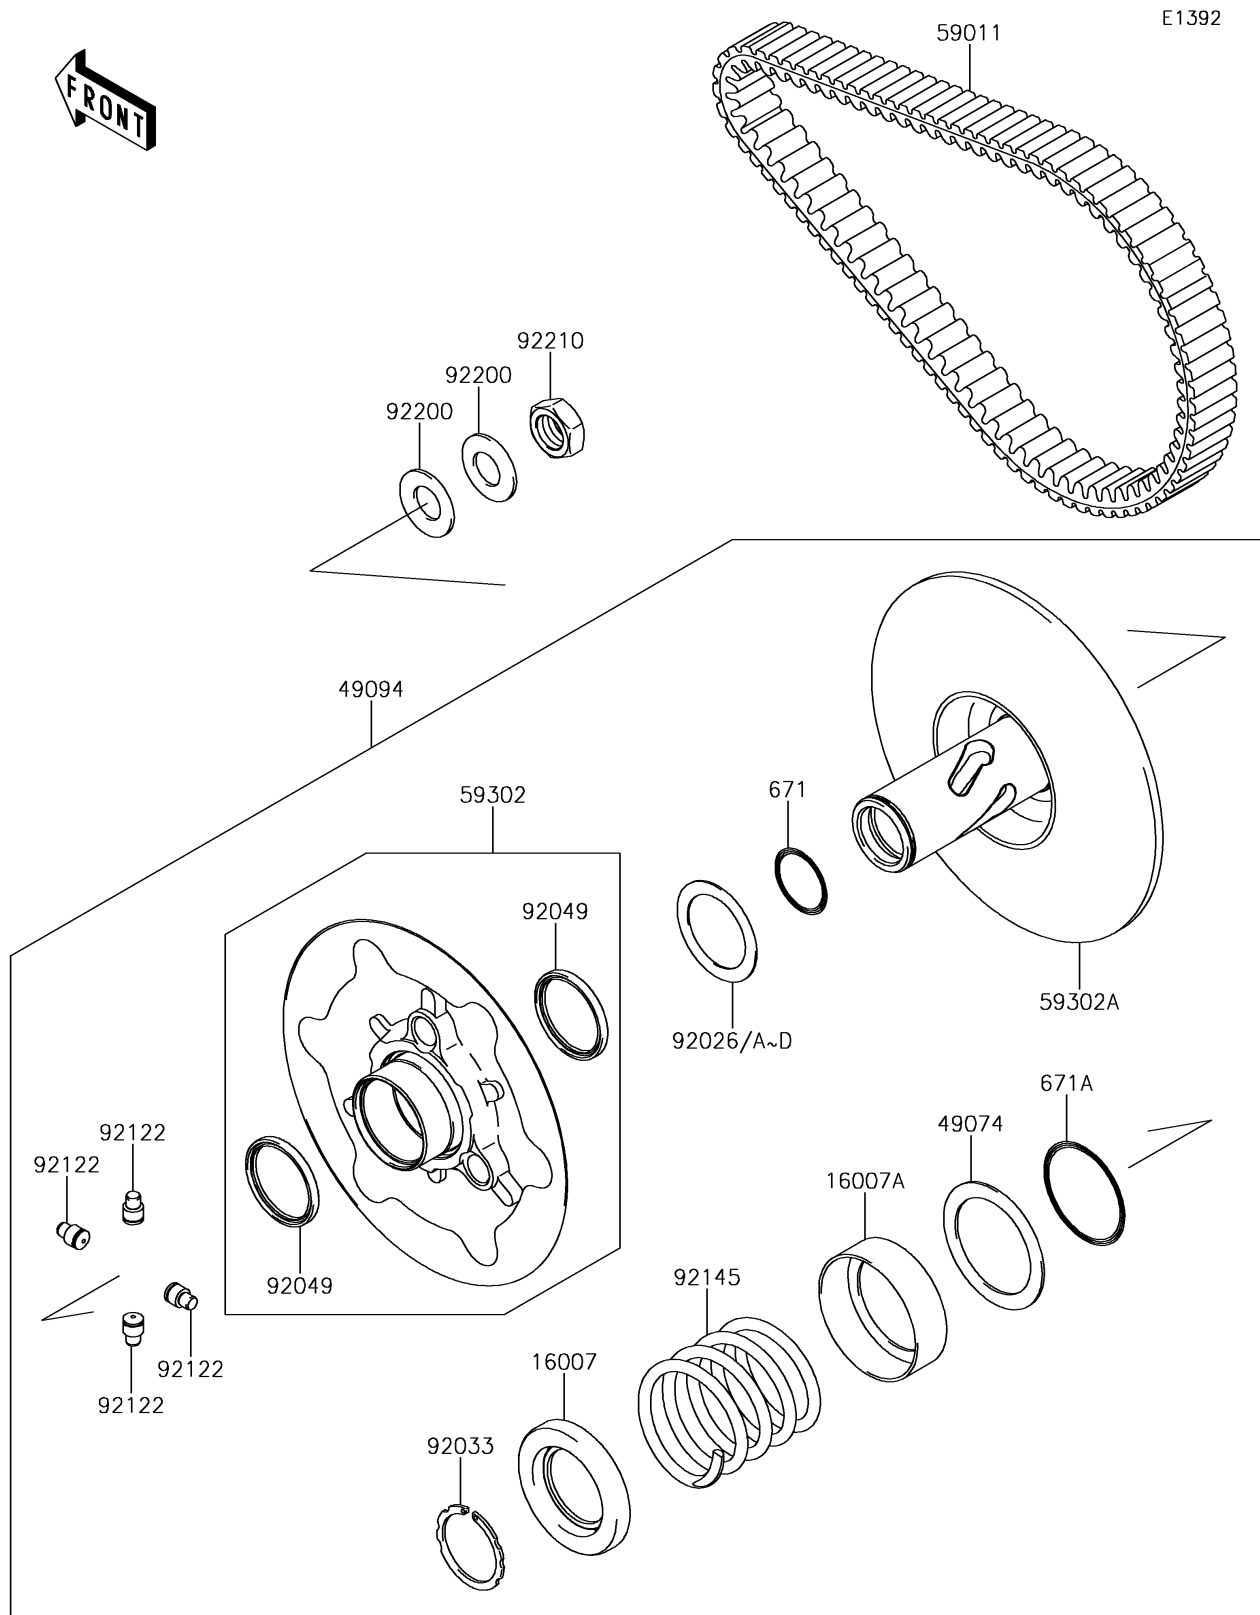

# 2016 BRUTE FORCE® 750 4x4i EPS CAMO

**Kawasaki**  
Let the Good Times Roll®

## PARTS DIAGRAM

### Driven Converter/Drive Belt

## PARTS LIST

Driven Converter/Drive Belt

**ITEM NAME**

**PART NUMBER**

**QUANTITY**

---