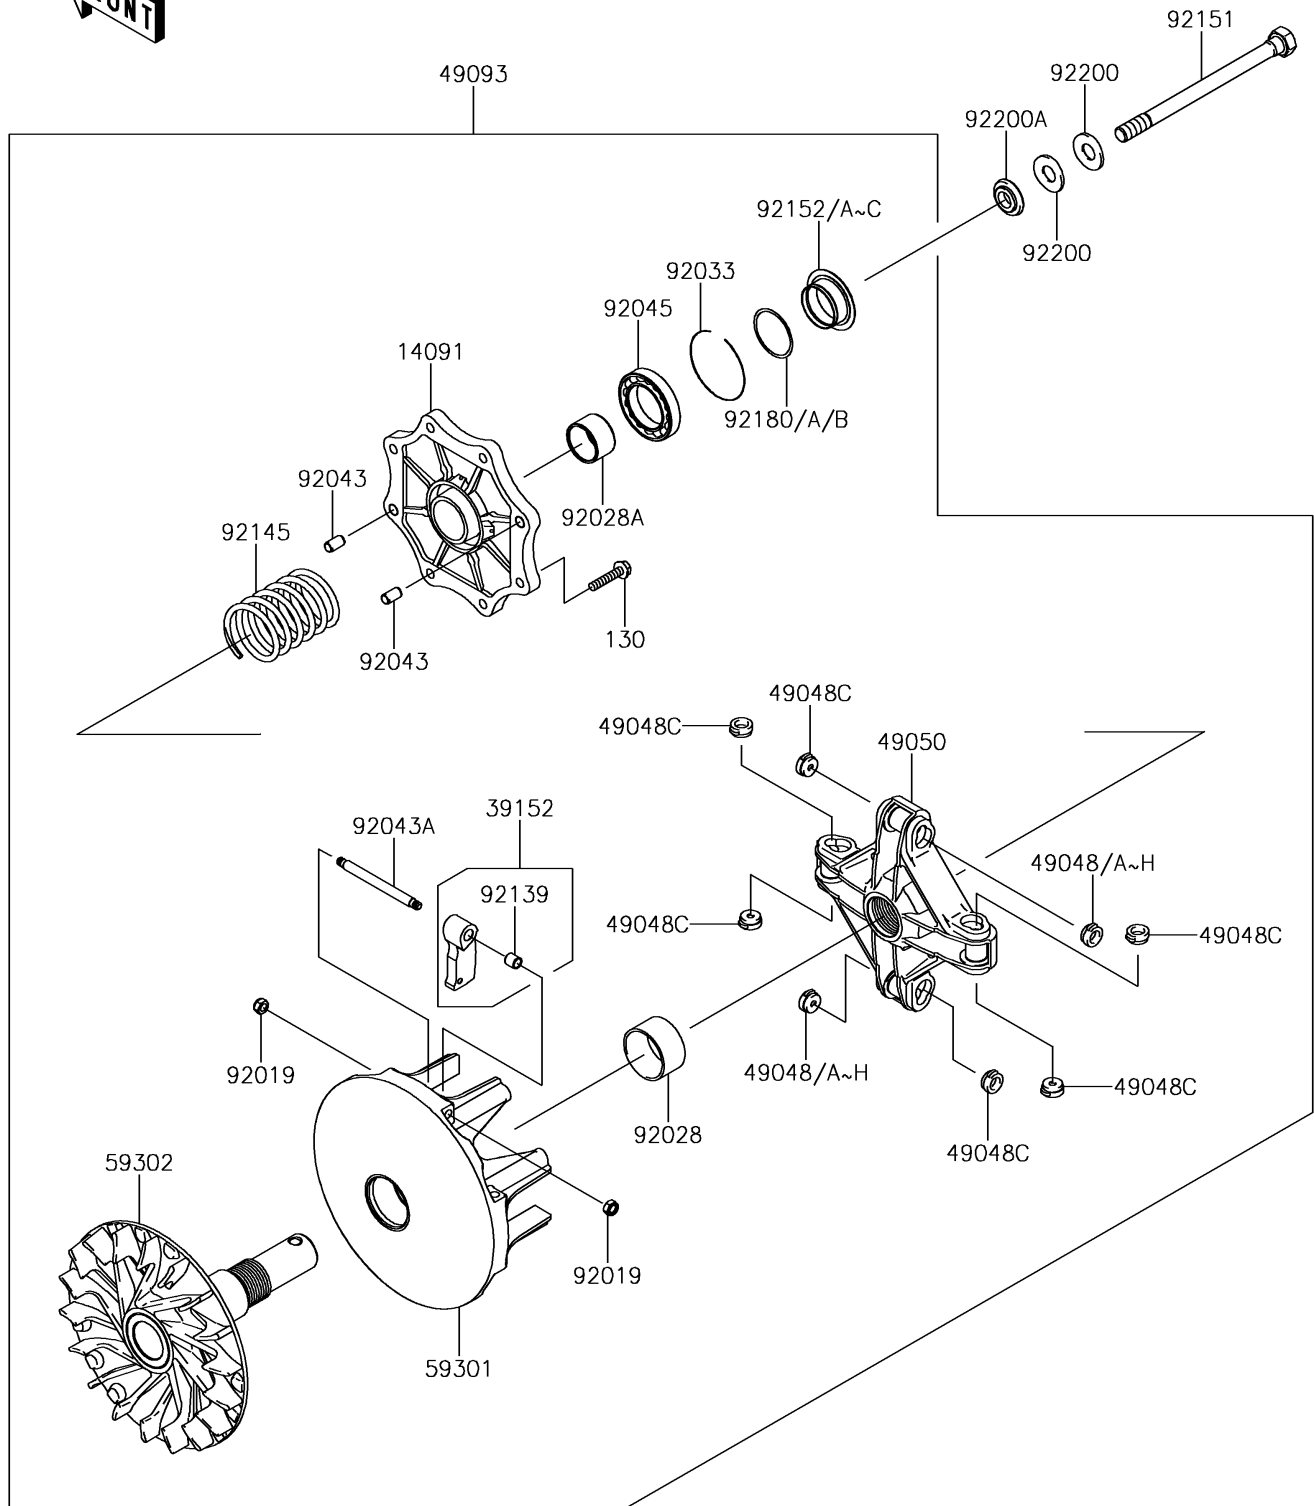

2018 BRUTE FORCE® 750 4x4i EPS CAMO

PARTS DIAGRAM

Drive Converter

E1391

2018 BRUTE FORCE® 750 4x4i EPS CAMO

PARTS LIST

Drive Converter

ITEM NAME	PART NUMBER	QUANTITY
-----------	-------------	----------
