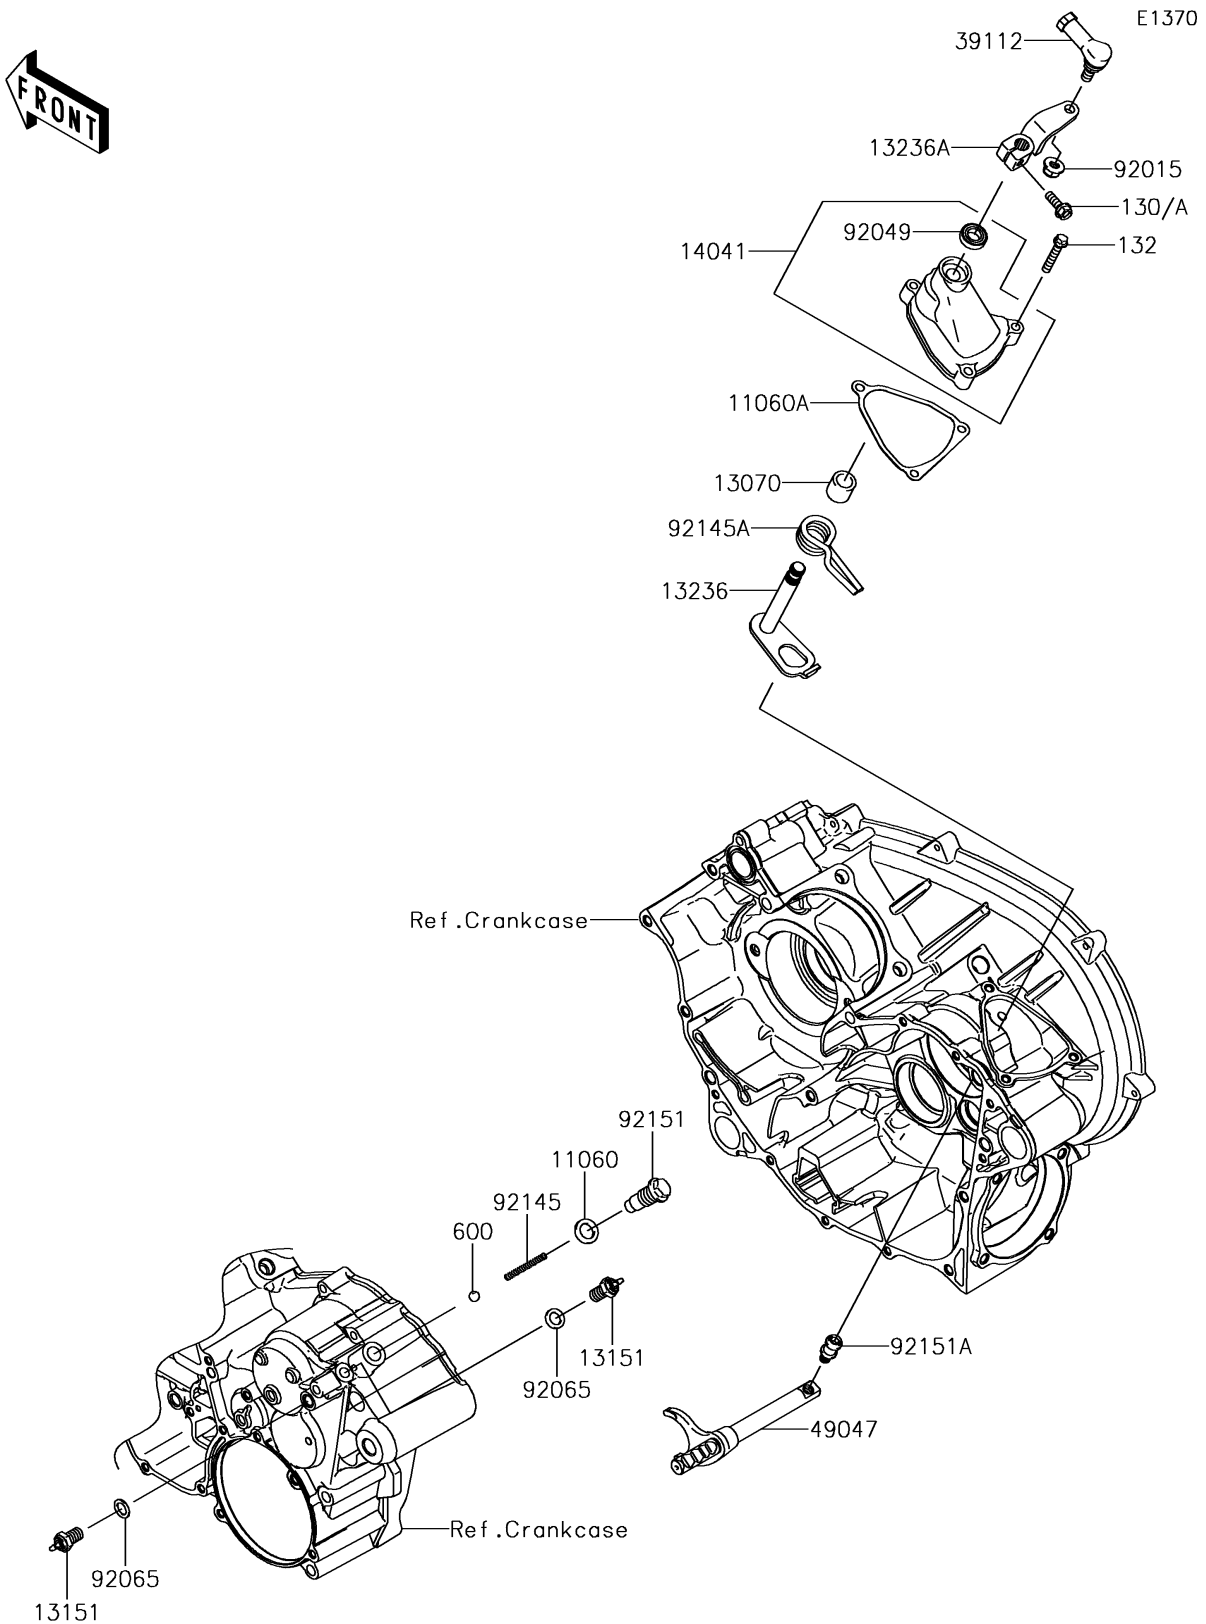

2018 BRUTE FORCE® 750 4x4i EPS CAMO

Kawasaki
Let the Good Times Roll®

PARTS DIAGRAM

Gear Change Mechanism

2018 BRUTE FORCE® 750 4x4i EPS CAMO

PARTS LIST

Gear Change Mechanism

ITEM NAME	PART NUMBER	QUANTITY
-----------	-------------	----------
