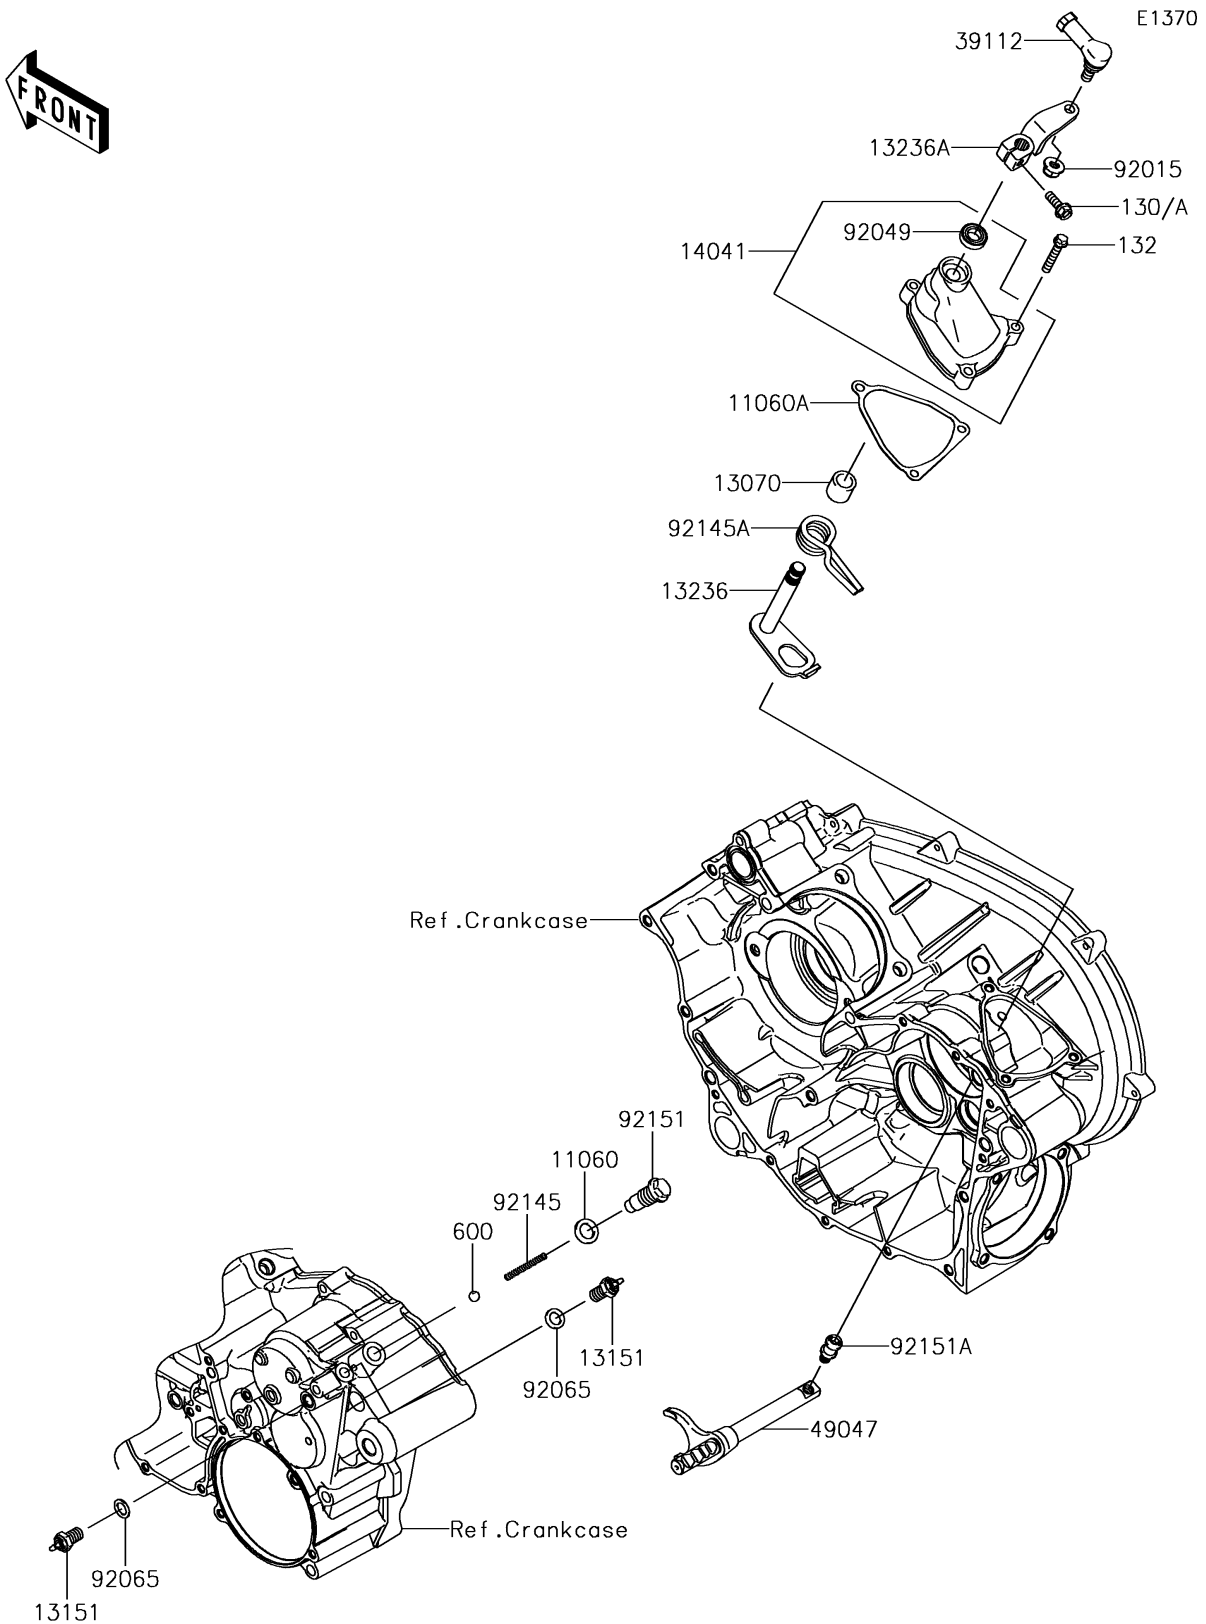

2016 BRUTE FORCE® 750 4x4i EPS CAMO

Kawasaki
Let the Good Times Roll®

PARTS DIAGRAM

Gear Change Mechanism

2016 BRUTE FORCE® 750 4x4i EPS CAMO

PARTS LIST

Gear Change Mechanism

ITEM NAME	PART NUMBER	QUANTITY
-----------	-------------	----------
