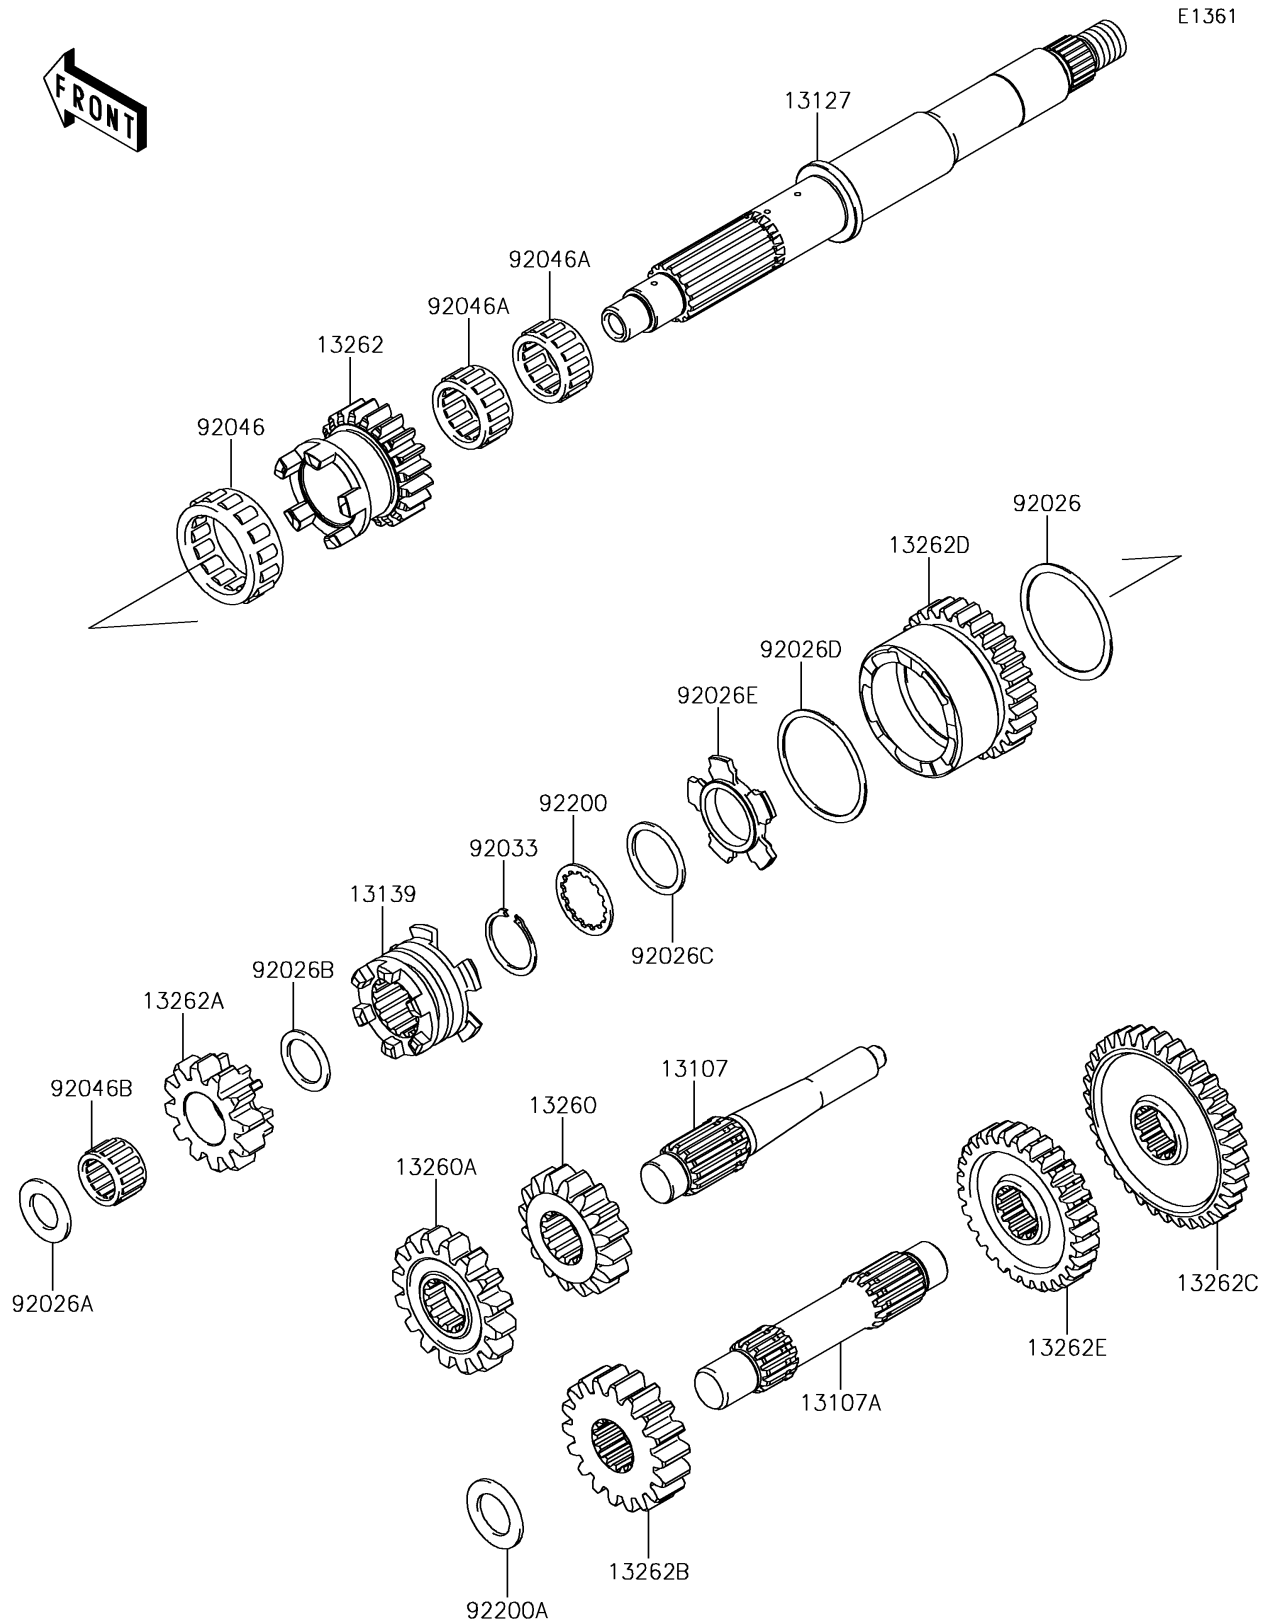

2016 BRUTE FORCE® 750 4x4i EPS CAMO

PARTS DIAGRAM

Transmission

2016 BRUTE FORCE® 750 4x4i EPS CAMO

PARTS LIST

Transmission

ITEM NAME	PART NUMBER	QUANTITY
-----------	-------------	----------
