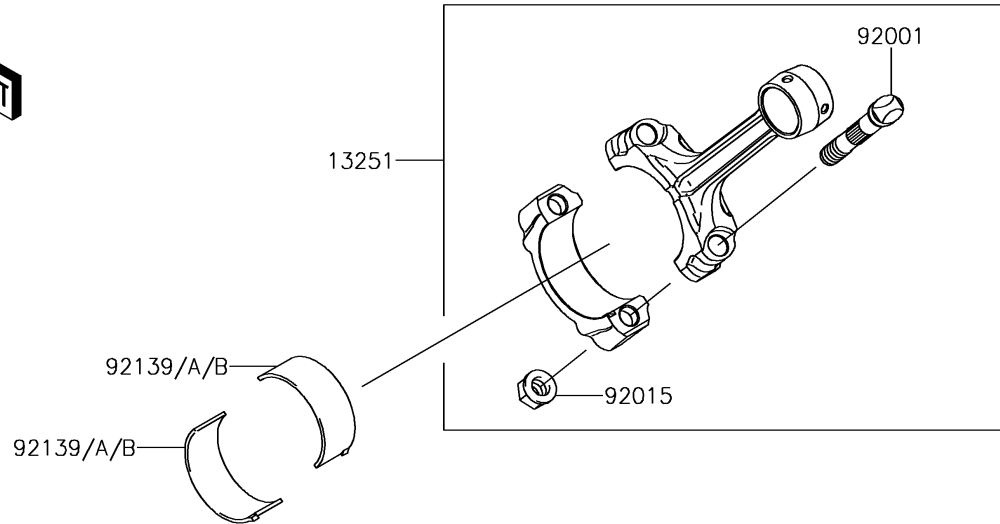

2016 BRUTE FORCE® 750 4x4i EPS CAMO

PARTS DIAGRAM

Crankshaft

E1321

2016 BRUTE FORCE® 750 4x4i EPS CAMO

Kawasaki
Let the Good Times Roll®

PARTS LIST

Crankshaft

ITEM NAME	PART NUMBER	QUANTITY
-----------	-------------	----------
