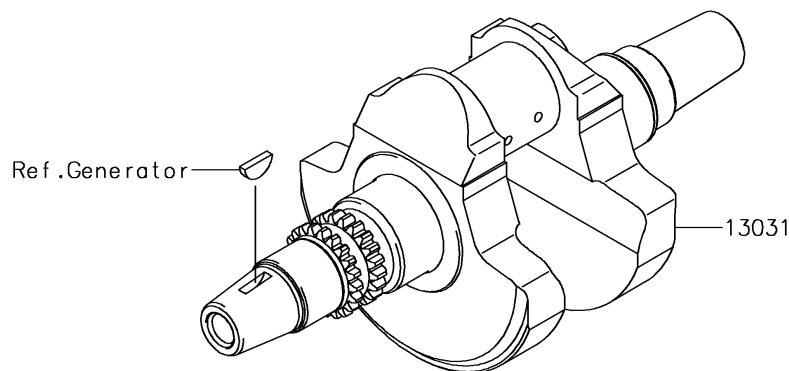

2016 BRUTE FORCE® 750 4x4i EPS CAMO

PARTS DIAGRAM

Crankshaft

E1321

2016 BRUTE FORCE® 750 4x4i EPS CAMO

Kawasaki
Let the Good Times Roll®

PARTS LIST

Crankshaft

ITEM NAME	PART NUMBER	QUANTITY
-----------	-------------	----------
