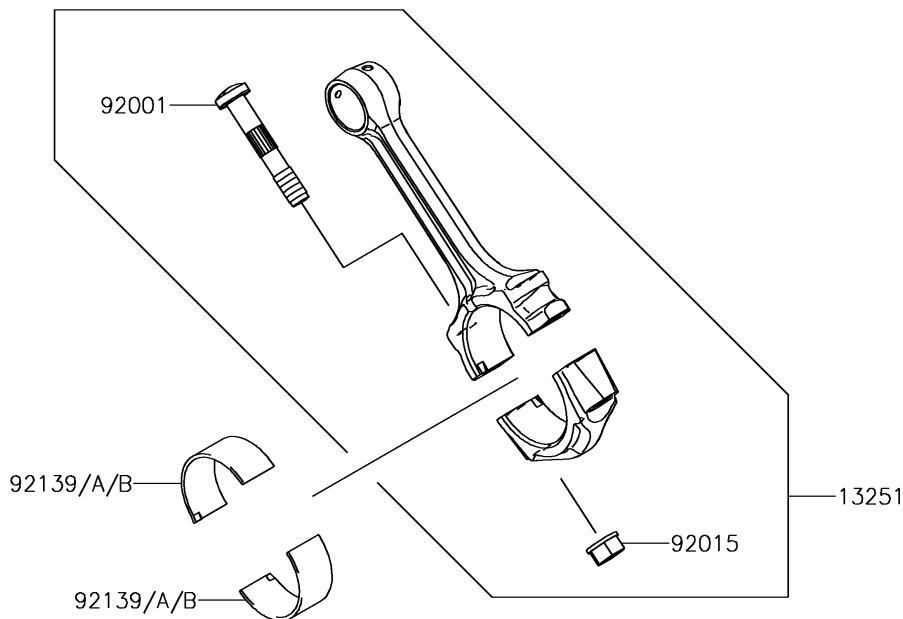

2016 BRUTE FORCE® 750 4x4i EPS CAMO

PARTS DIAGRAM

Crankshaft

E1321

2016 BRUTE FORCE® 750 4x4i EPS CAMO

Kawasaki
Let the Good Times Roll®

PARTS LIST

Crankshaft

ITEM NAME	PART NUMBER	QUANTITY
-----------	-------------	----------
