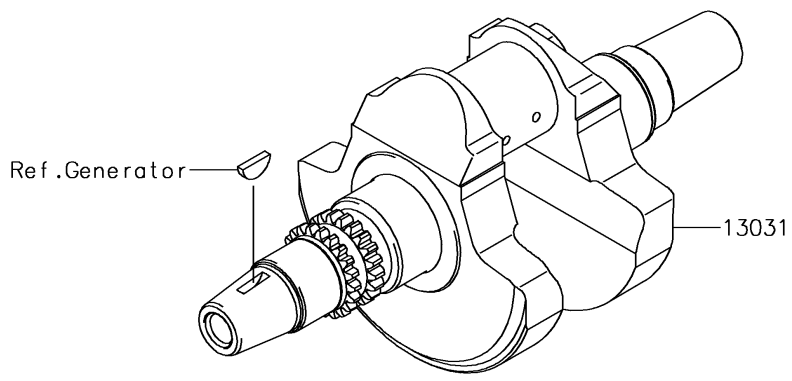

2015 BRUTE FORCE® 750 4x4i EPS CAMO

PARTS DIAGRAM

Crankshaft

E1321

2015 BRUTE FORCE® 750 4x4i EPS CAMO

Kawasaki
Let the Good Times Roll®

PARTS LIST

Crankshaft

ITEM NAME	PART NUMBER	QUANTITY
CRANKSHAFT-COMP (Ref # 13031)	13031-0718	1
ROD-ASSY-CONNECTING (Ref # 13251)	13251-0709	2
BOLT,CONNECTING ROD (Ref # 92001)	92001-1980	4
NUT,FLANGED,8MM (Ref # 92015)	92015-1311	4
BUSHING,CONNECTING ROD,GREEN (Ref # 92139)	92139-0764	AR
BUSHING,CONNECTING ROD,YELLOW (Ref # 92139A)	92139-0765	4
BUSHING,CONNECTING ROD,BROWN (Ref # 92139B)	92139-0766	AR