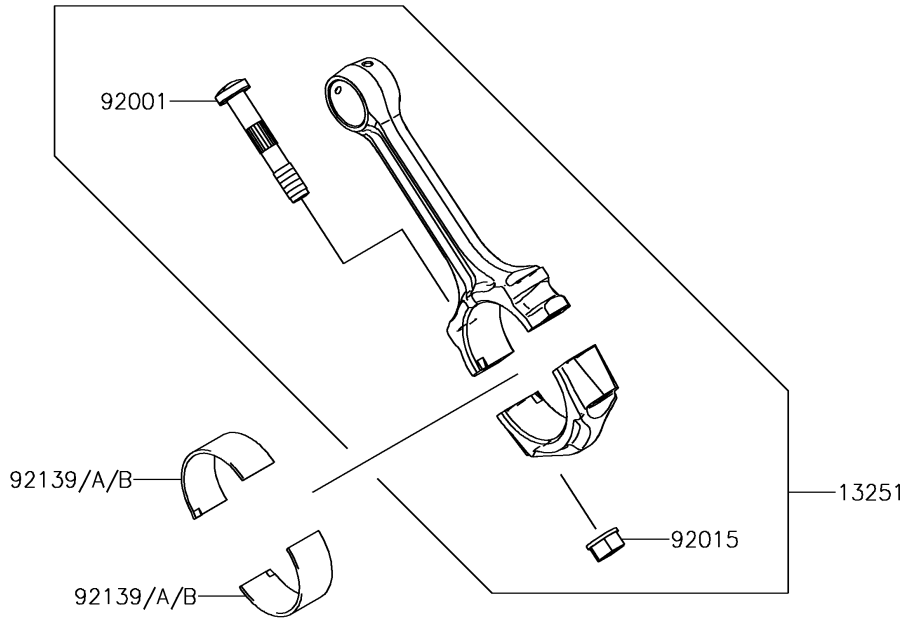

2015 BRUTE FORCE® 750 4x4i EPS CAMO

PARTS DIAGRAM

Crankshaft

E1321

2015 BRUTE FORCE® 750 4x4i EPS CAMO

Kawasaki
Let the Good Times Roll®

PARTS LIST

Crankshaft

ITEM NAME	PART NUMBER	QUANTITY
CRANKSHAFT-COMP (Ref # 13031)	13031-0718	1
ROD-ASSY-CONNECTING (Ref # 13251)	13251-0709	2
BOLT,CONNECTING ROD (Ref # 92001)	92001-1980	4
NUT,FLANGED,8MM (Ref # 92015)	92015-1311	4
BUSHING,CONNECTING ROD,GREEN (Ref # 92139)	92139-0764	AR
BUSHING,CONNECTING ROD,YELLOW (Ref # 92139A)	92139-0765	4
BUSHING,CONNECTING ROD,BROWN (Ref # 92139B)	92139-0766	AR