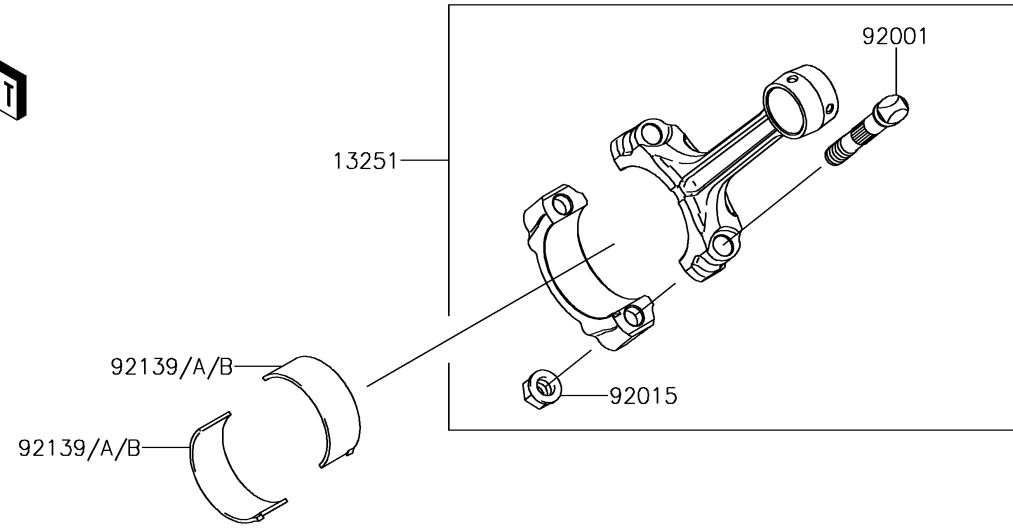

2015 BRUTE FORCE® 750 4x4i EPS CAMO

PARTS DIAGRAM

Crankshaft

E1321

2015 BRUTE FORCE® 750 4x4i EPS CAMO

Kawasaki
Let the Good Times Roll®

PARTS LIST

Crankshaft

ITEM NAME	PART NUMBER	QUANTITY
CRANKSHAFT-COMP (Ref # 13031)	13031-0718	1
ROD-ASSY-CONNECTING (Ref # 13251)	13251-0709	2
BOLT,CONNECTING ROD (Ref # 92001)	92001-1980	4
NUT,FLANGED,8MM (Ref # 92015)	92015-1311	4
BUSHING,CONNECTING ROD,GREEN (Ref # 92139)	92139-0764	AR
BUSHING,CONNECTING ROD,YELLOW (Ref # 92139A)	92139-0765	4
BUSHING,CONNECTING ROD,BROWN (Ref # 92139B)	92139-0766	AR