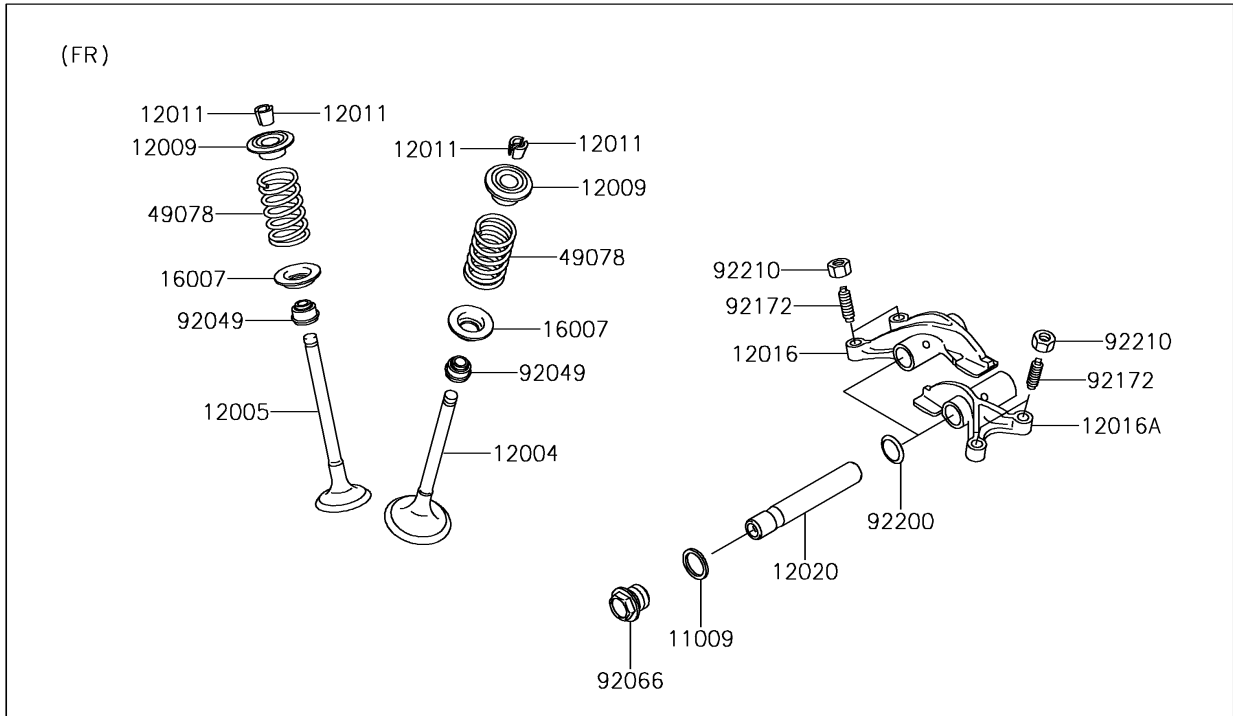

2016 BRUTE FORCE® 750 4x4i EPS CAMO

PARTS DIAGRAM

Valve(s)

E1210

2016 BRUTE FORCE® 750 4x4i EPS CAMO

Kawasaki
Let the Good Times Roll®

PARTS LIST

Valve(s)

ITEM NAME

PART NUMBER

QUANTITY
