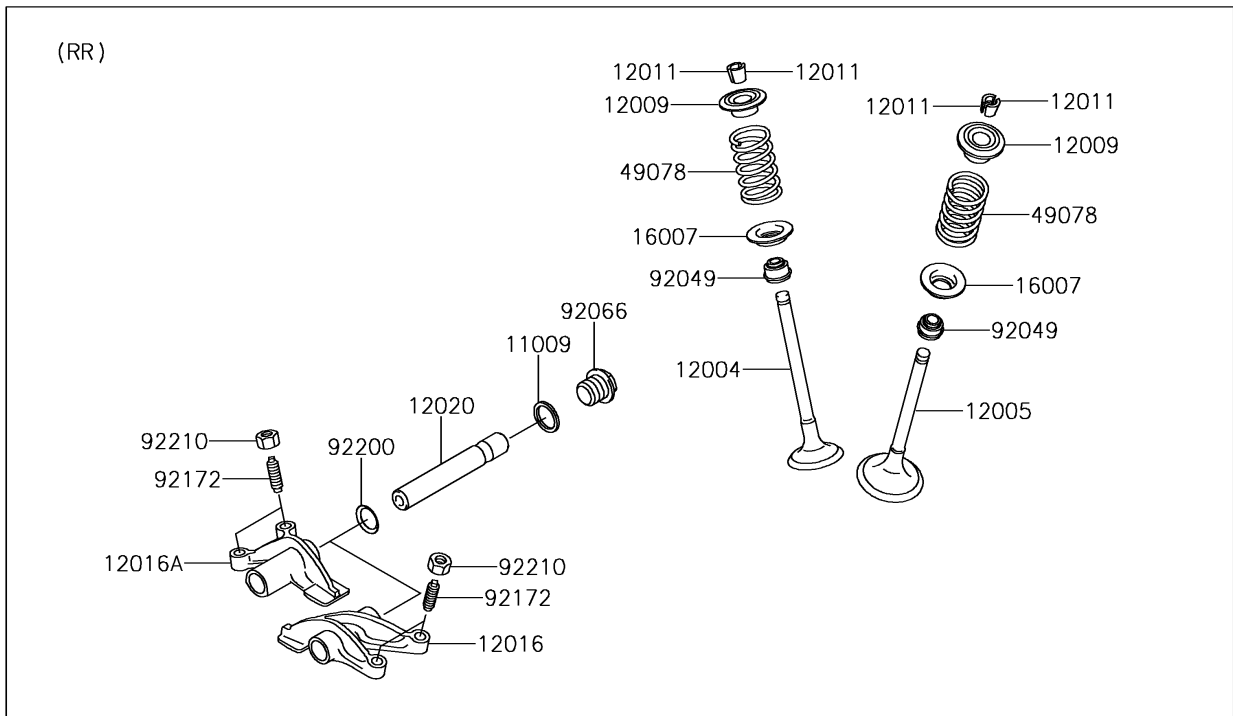

2016 BRUTE FORCE® 750 4x4i EPS CAMO

PARTS DIAGRAM

Valve(s)

E1210

2016 BRUTE FORCE® 750 4x4i EPS CAMO

Kawasaki
Let the Good Times Roll®

PARTS LIST

Valve(s)

ITEM NAME

PART NUMBER

QUANTITY
