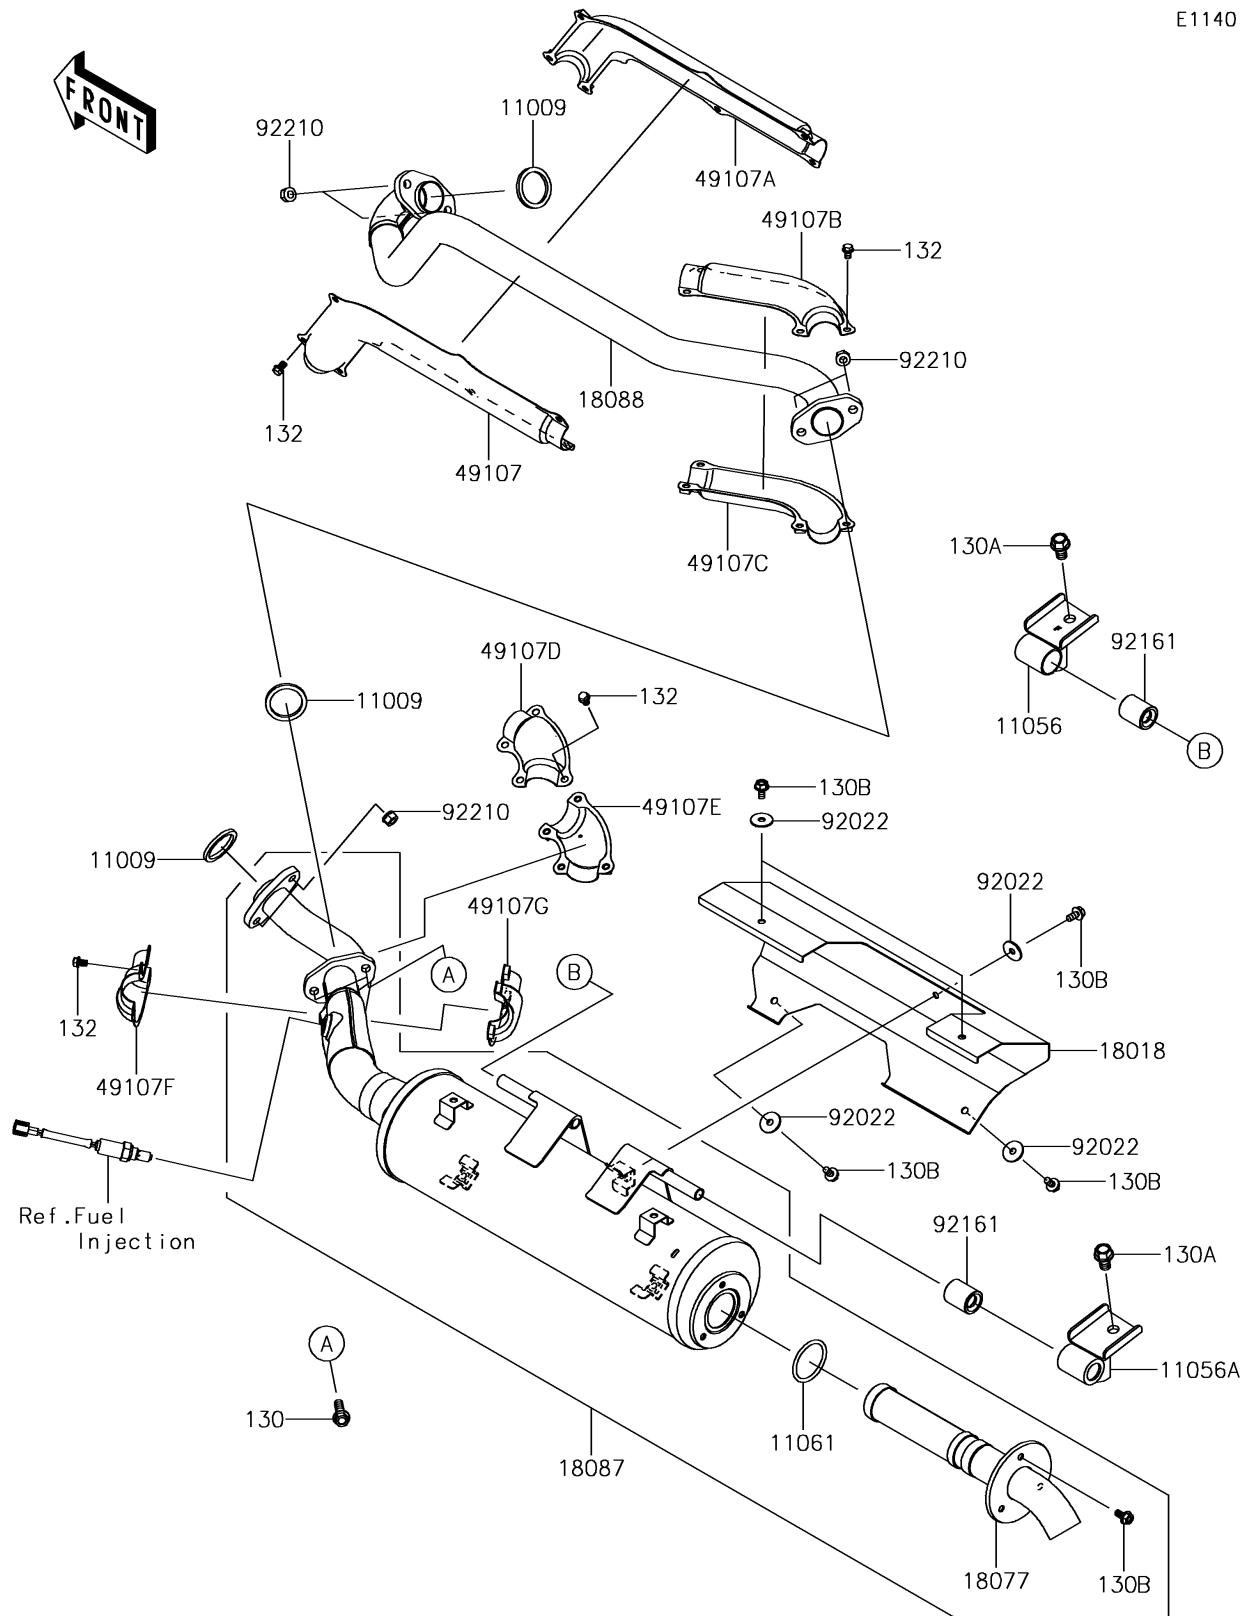

2018 BRUTE FORCE® 750 4x4i EPS CAMO

PARTS DIAGRAM

Muffler(s)

E1140

2018 BRUTE FORCE® 750 4x4i EPS CAMO

Kawasaki
Let the Good Times Roll®

PARTS LIST

Muffler(s)

ITEM NAME

PART NUMBER

QUANTITY
