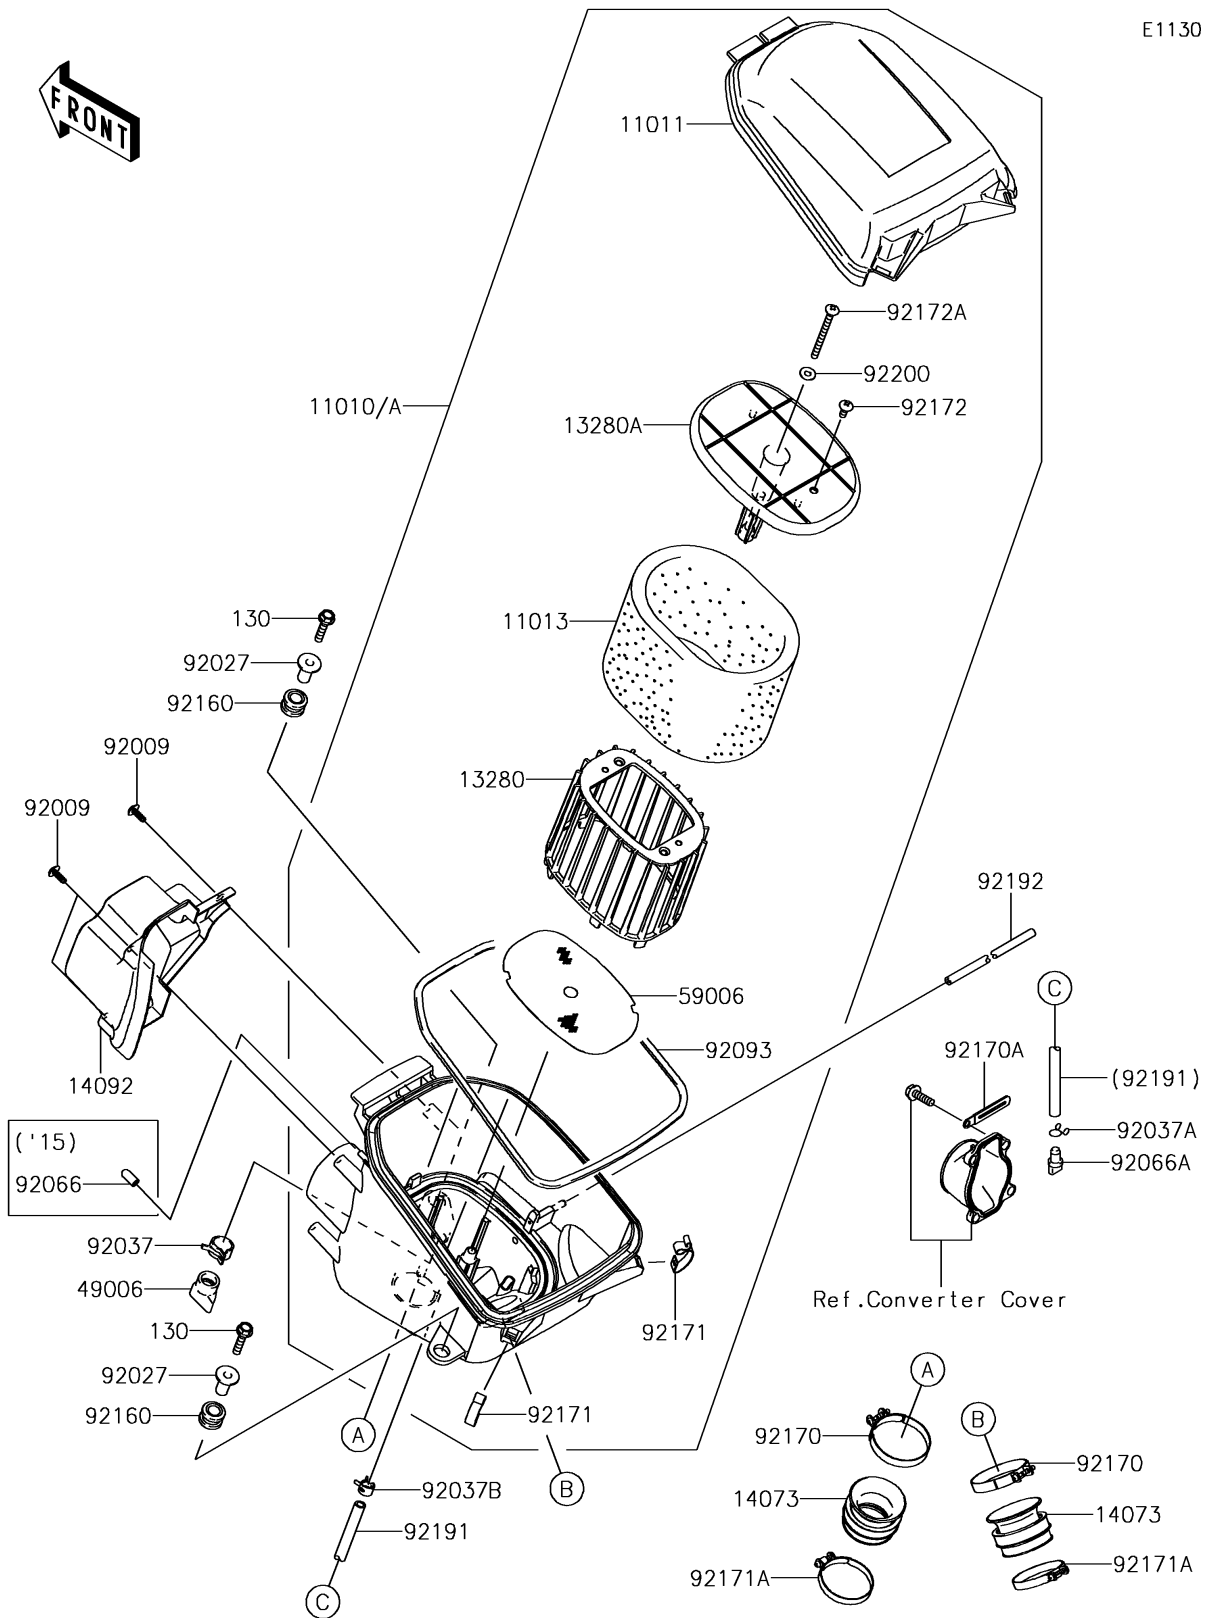

2018 BRUTE FORCE® 750 4x4i EPS CAMO

PARTS DIAGRAM

Air Cleaner

2018 BRUTE FORCE® 750 4x4i EPS CAMO

PARTS LIST

Air Cleaner

ITEM NAME	PART NUMBER	QUANTITY
-----------	-------------	----------
