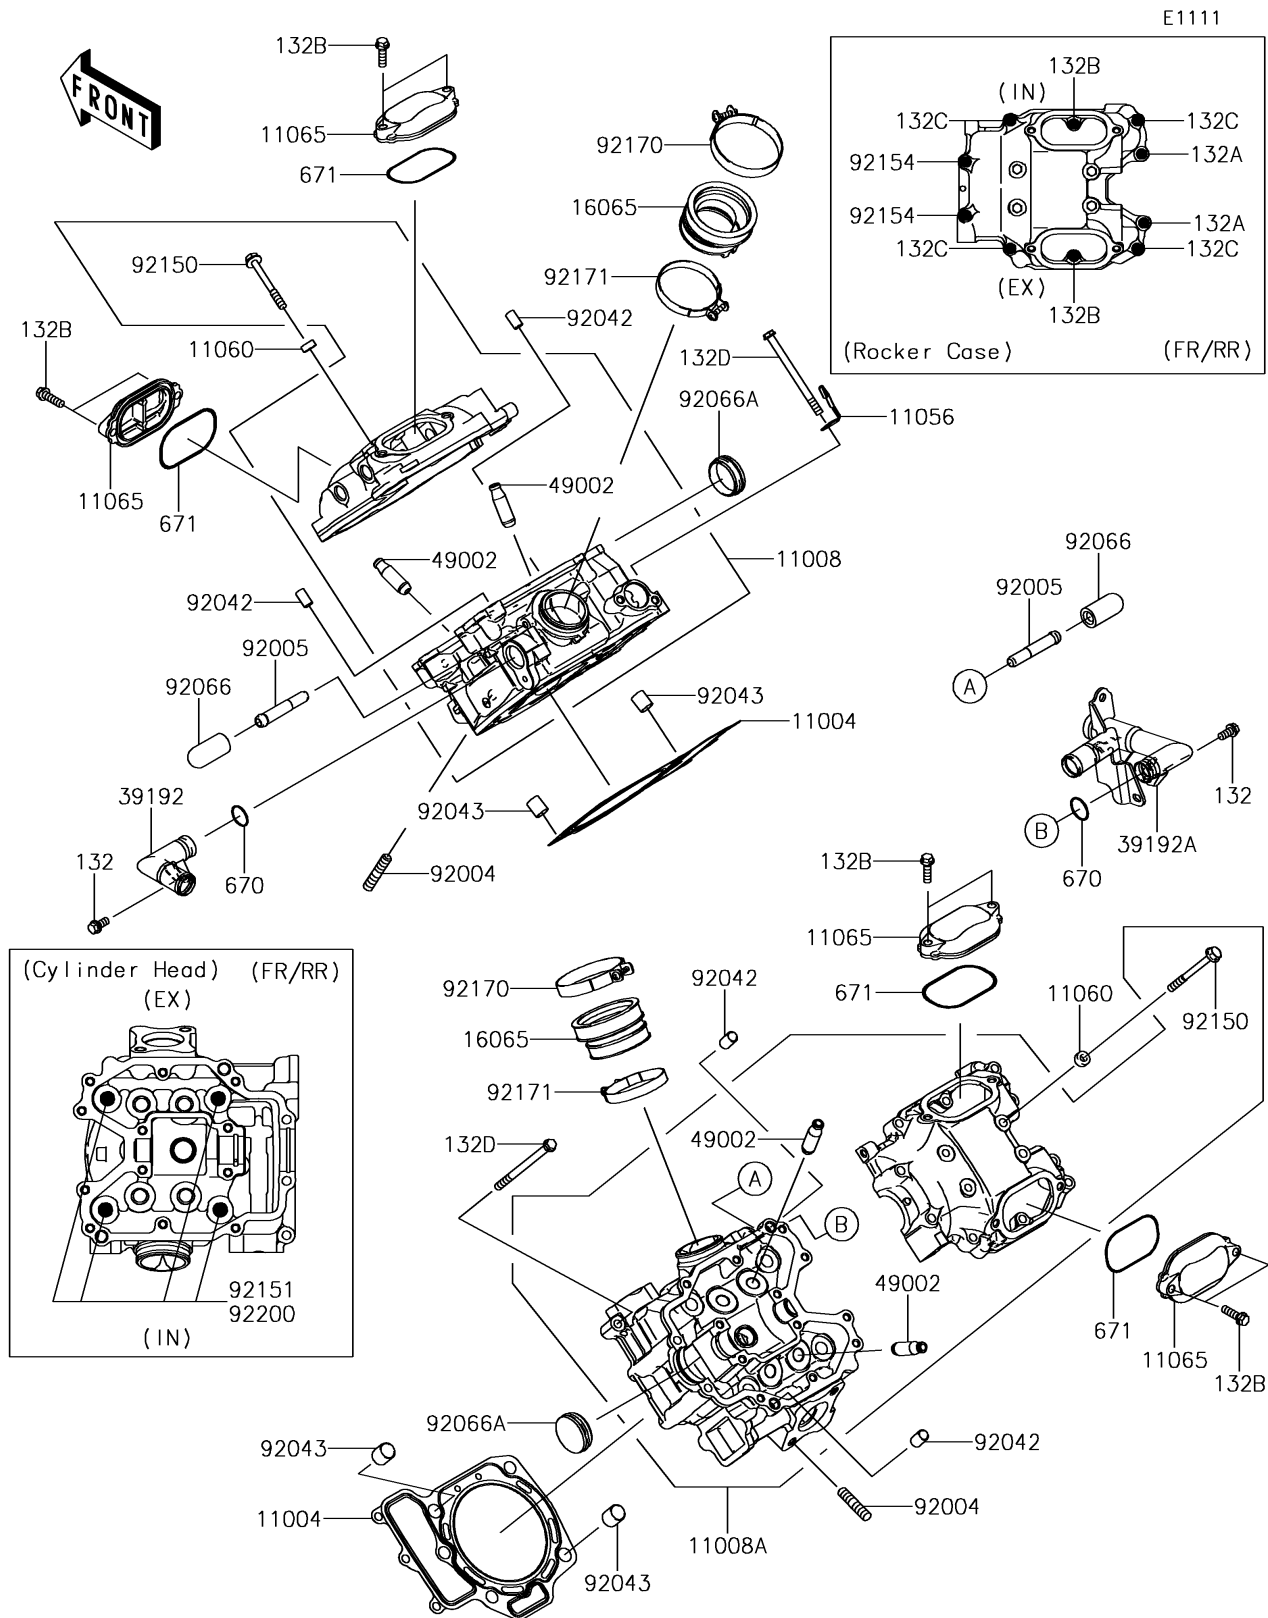

# 2018 BRUTE FORCE® 750 4x4i EPS CAMO

## PARTS DIAGRAM

### Cylinder Head

## PARTS LIST Cylinder Head

ITEM NAME	PART NUMBER	QUANTITY
-----------	-------------	----------

---