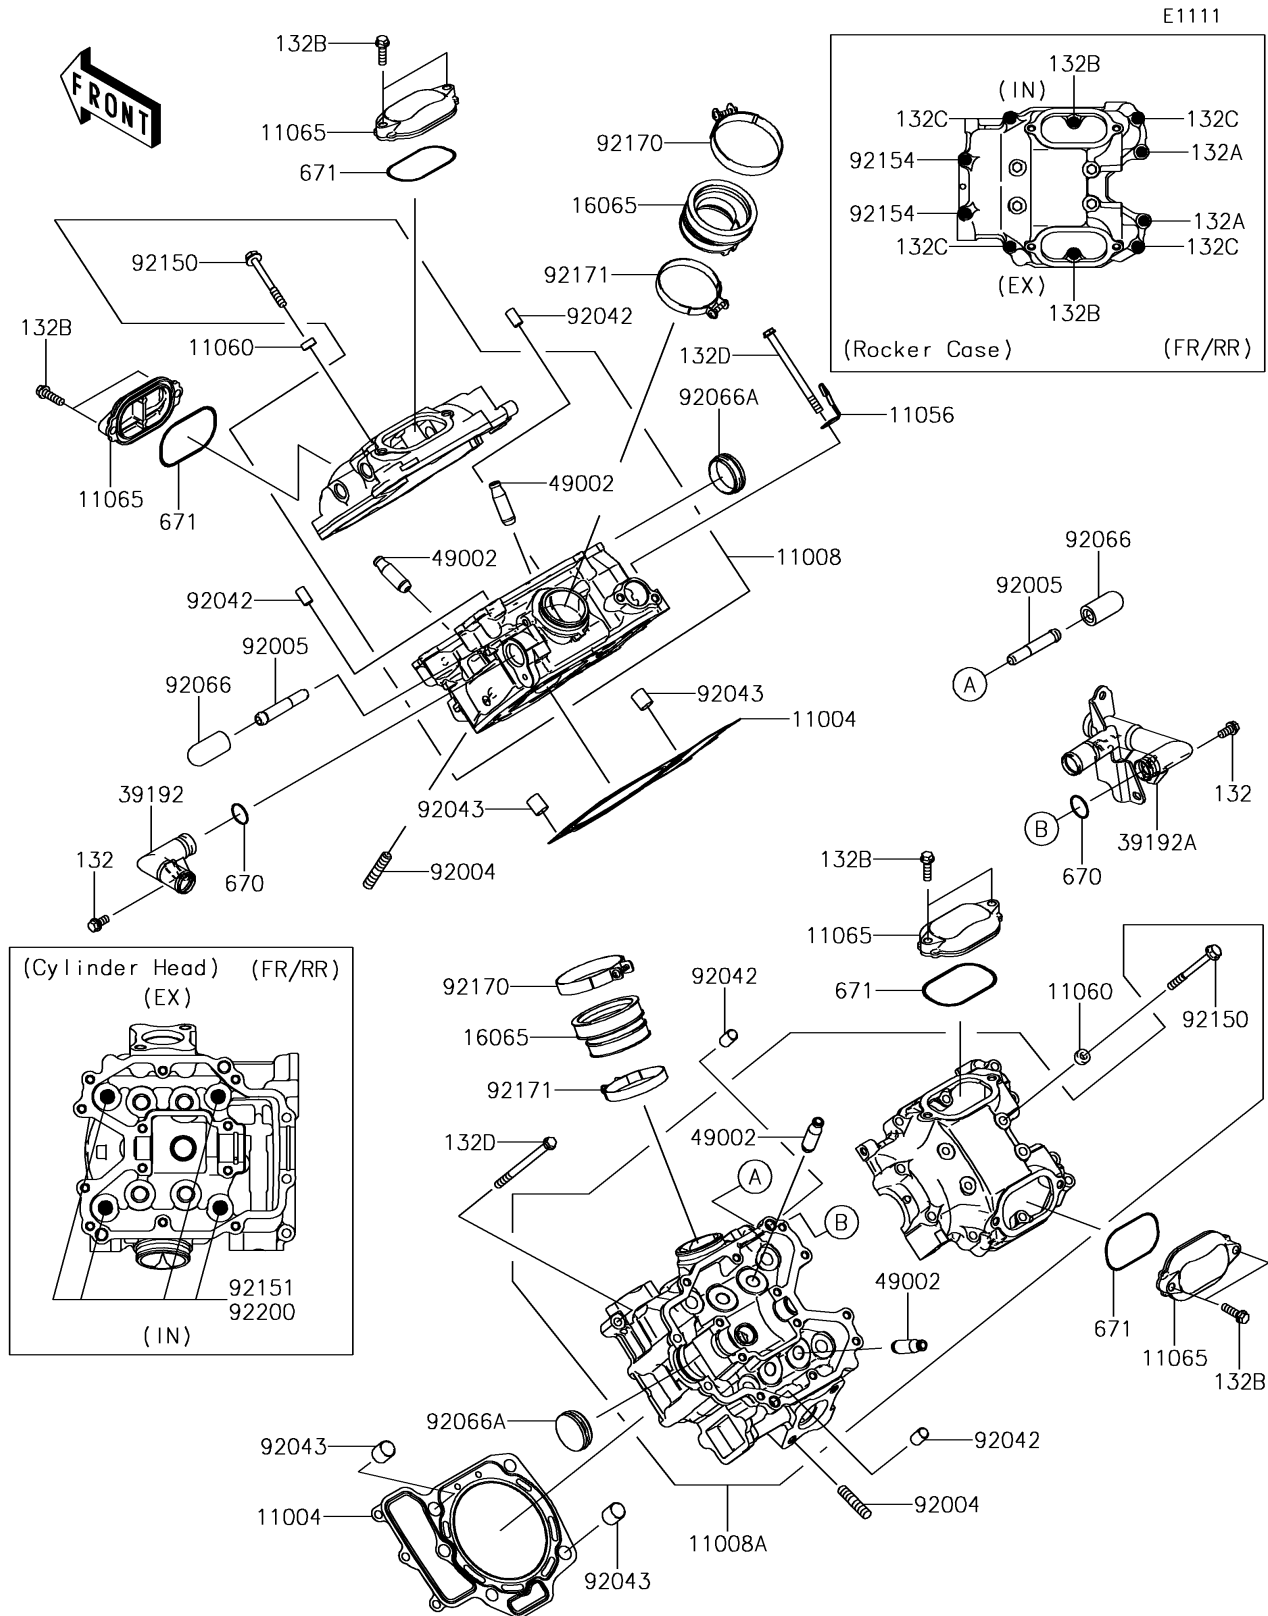

2016 BRUTE FORCE® 750 4x4i EPS CAMO

PARTS DIAGRAM

Cylinder Head

2016 BRUTE FORCE® 750 4x4i EPS CAMO

PARTS LIST Cylinder Head

ITEM NAME	PART NUMBER	QUANTITY
-----------	-------------	----------
