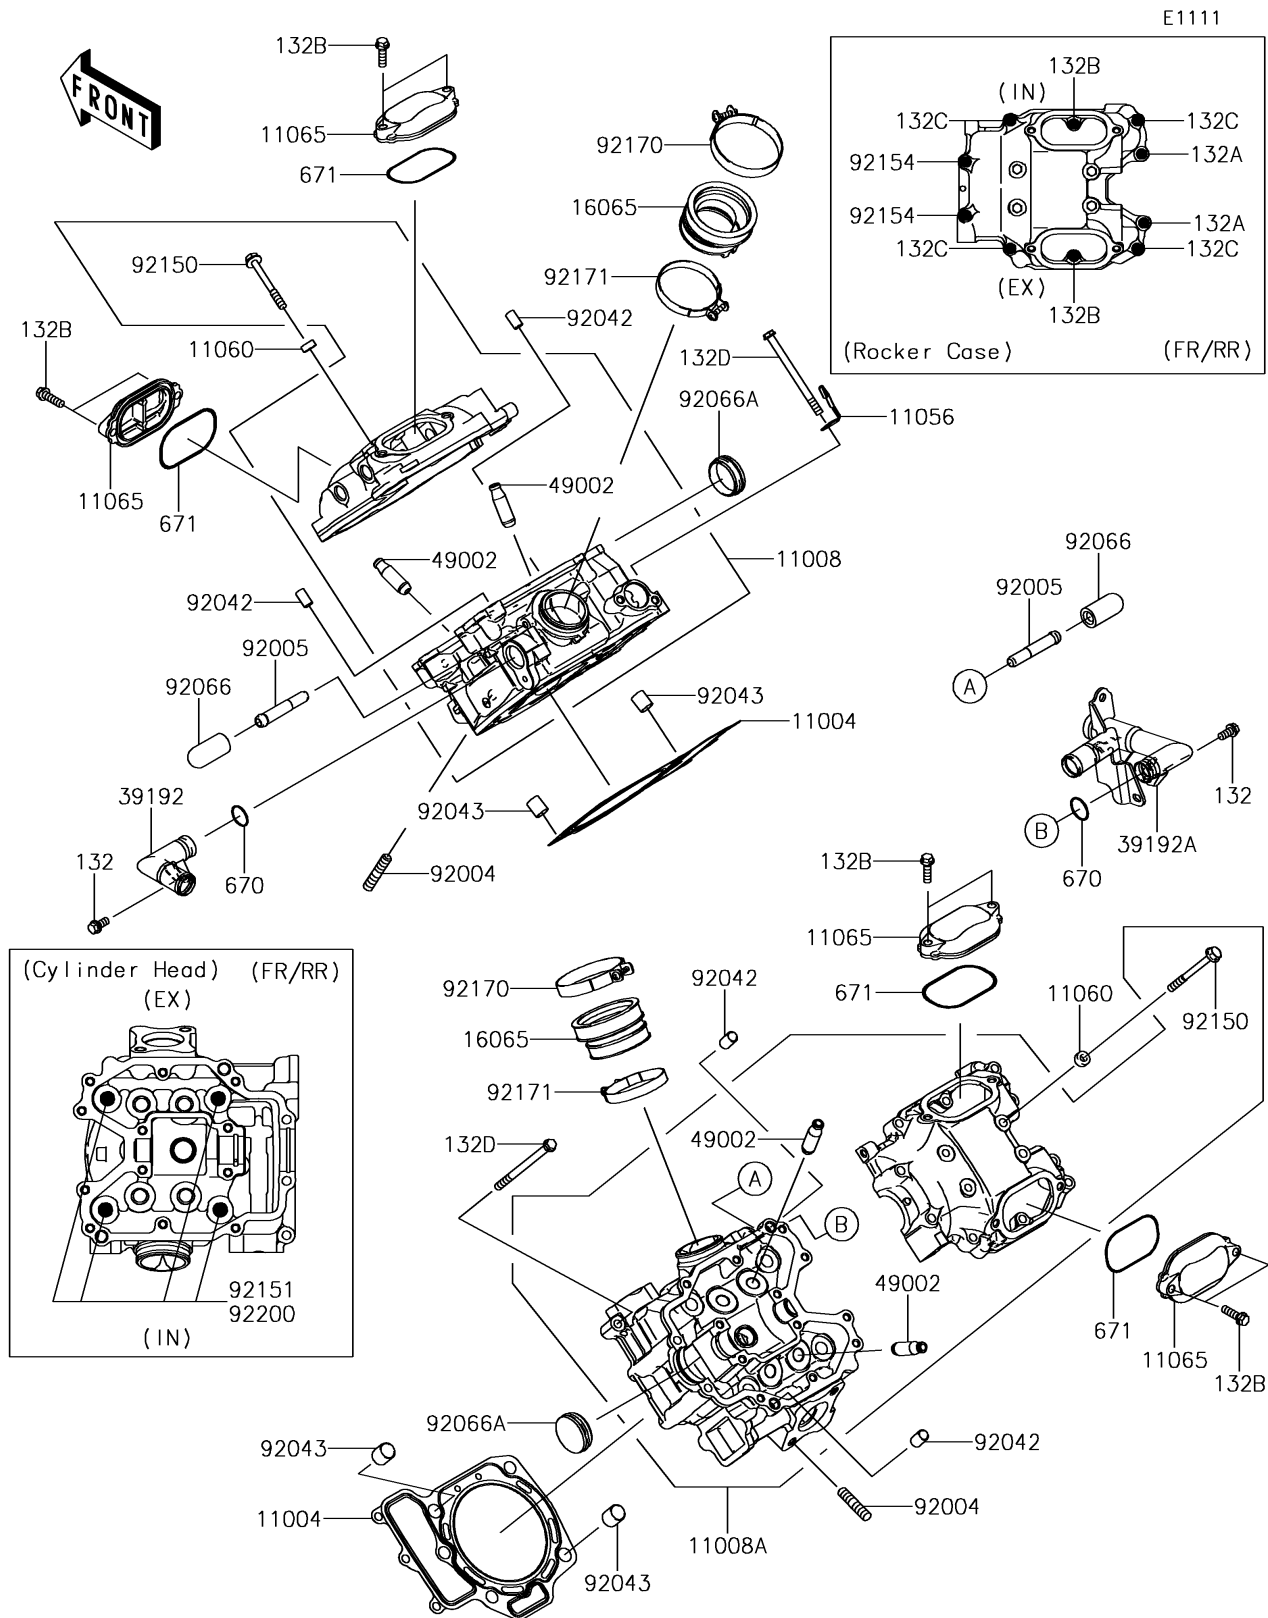

2015 BRUTE FORCE® 750 4x4i EPS CAMO

PARTS DIAGRAM

Cylinder Head

2015 BRUTE FORCE® 750 4x4i EPS CAMO

PARTS LIST

Cylinder Head

ITEM NAME	PART NUMBER	QUANTITY
-----------	-------------	----------
