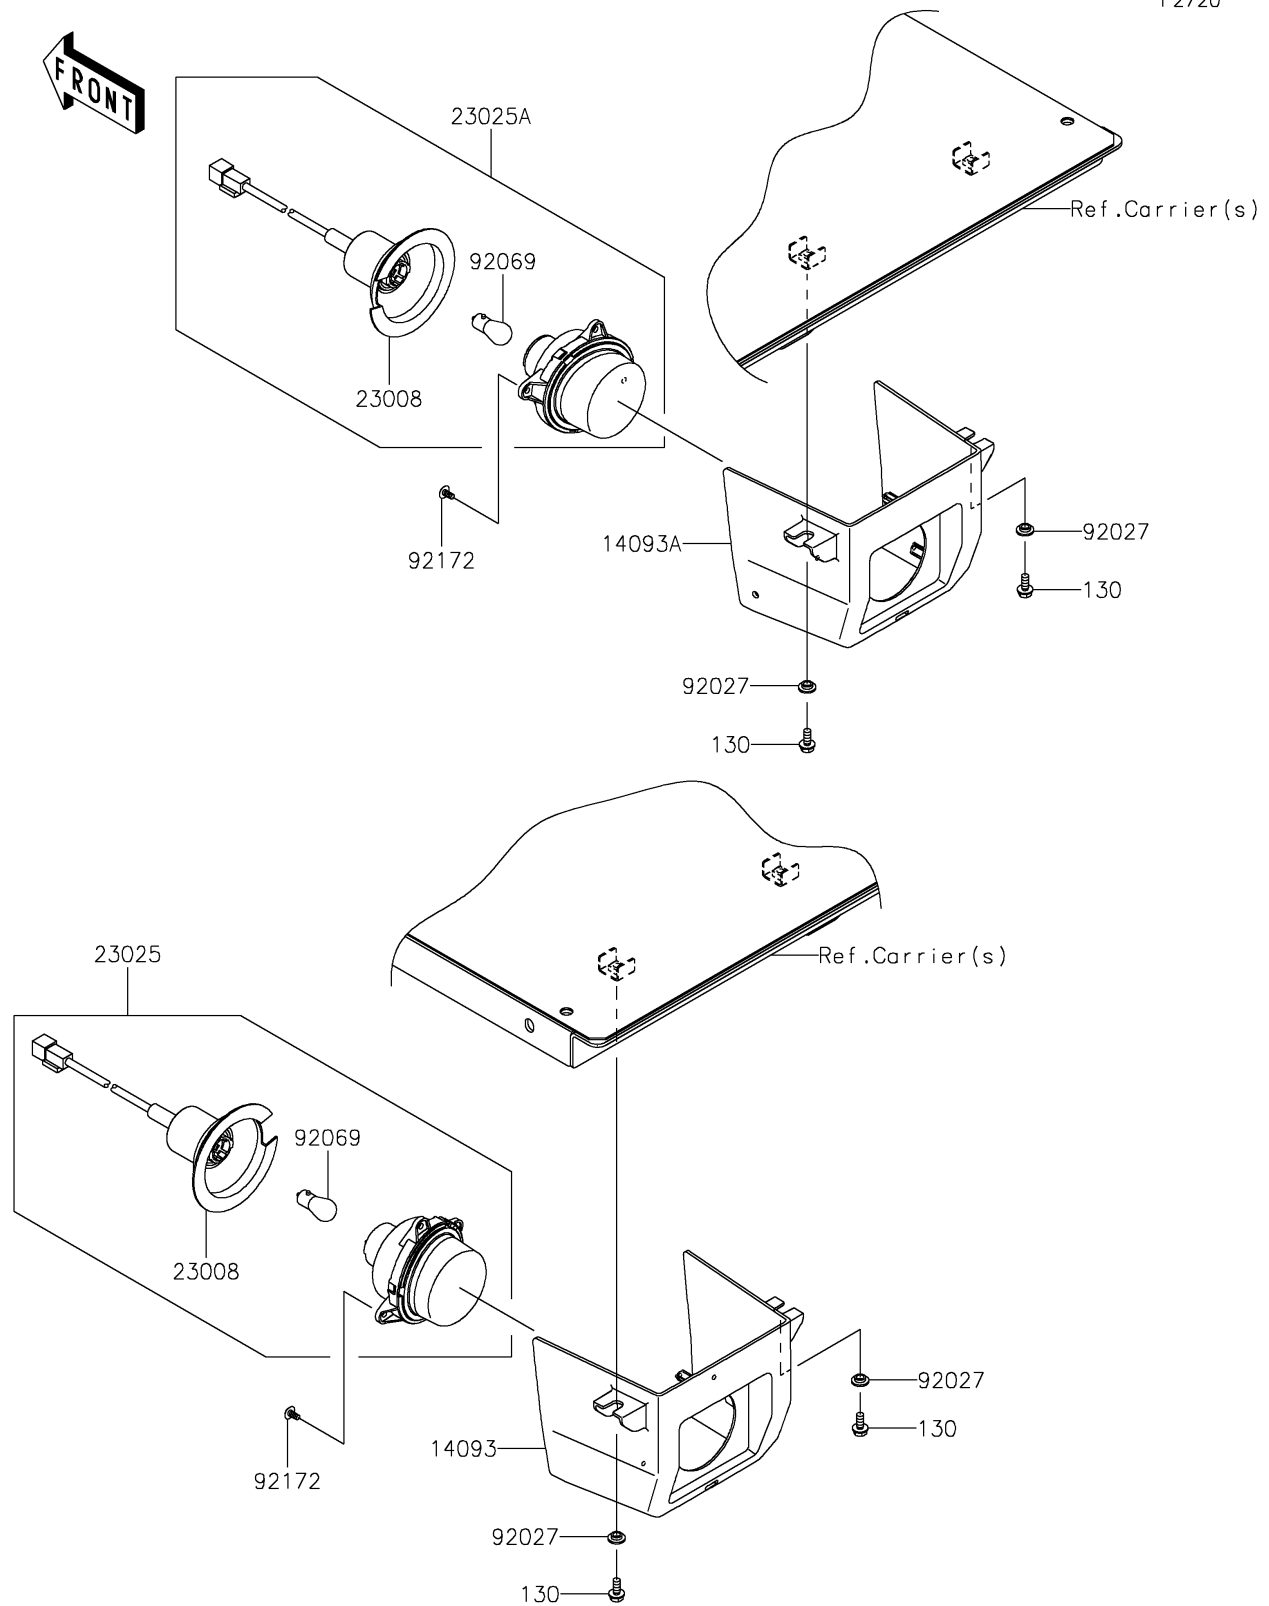

2025 MULE PRO-FXT 1000 Platinum

PARTS DIAGRAM

Taillight(s)

F2720

2025 MULE PRO-FXT 1000 Platinum

PARTS LIST

Taillight(s)

ITEM NAME	PART NUMBER	QUANTITY
COVER,TAIL LAMP,LH (Ref # 14093)	14093-0580	1
COVER,TAIL LAMP,RH (Ref # 14093A)	14093-0581	1
SOCKET-ASSY (Ref # 23008)	23008-0162	2
LAMP-TAIL,LH (Ref # 23025)	23025-0334	1
LAMP-TAIL,RH (Ref # 23025A)	23025-0341	1
COLLAR,L=4.6 (Ref # 92027)	92027-1168	4
BULB,12V 21/5W (Ref # 92069)	92069-0072	2
SCREW,TAPPING,5X10 (Ref # 92172)	92172-0262	6
BOLT-FLANGED,6X14 (Ref # 130)	130BA0614	4