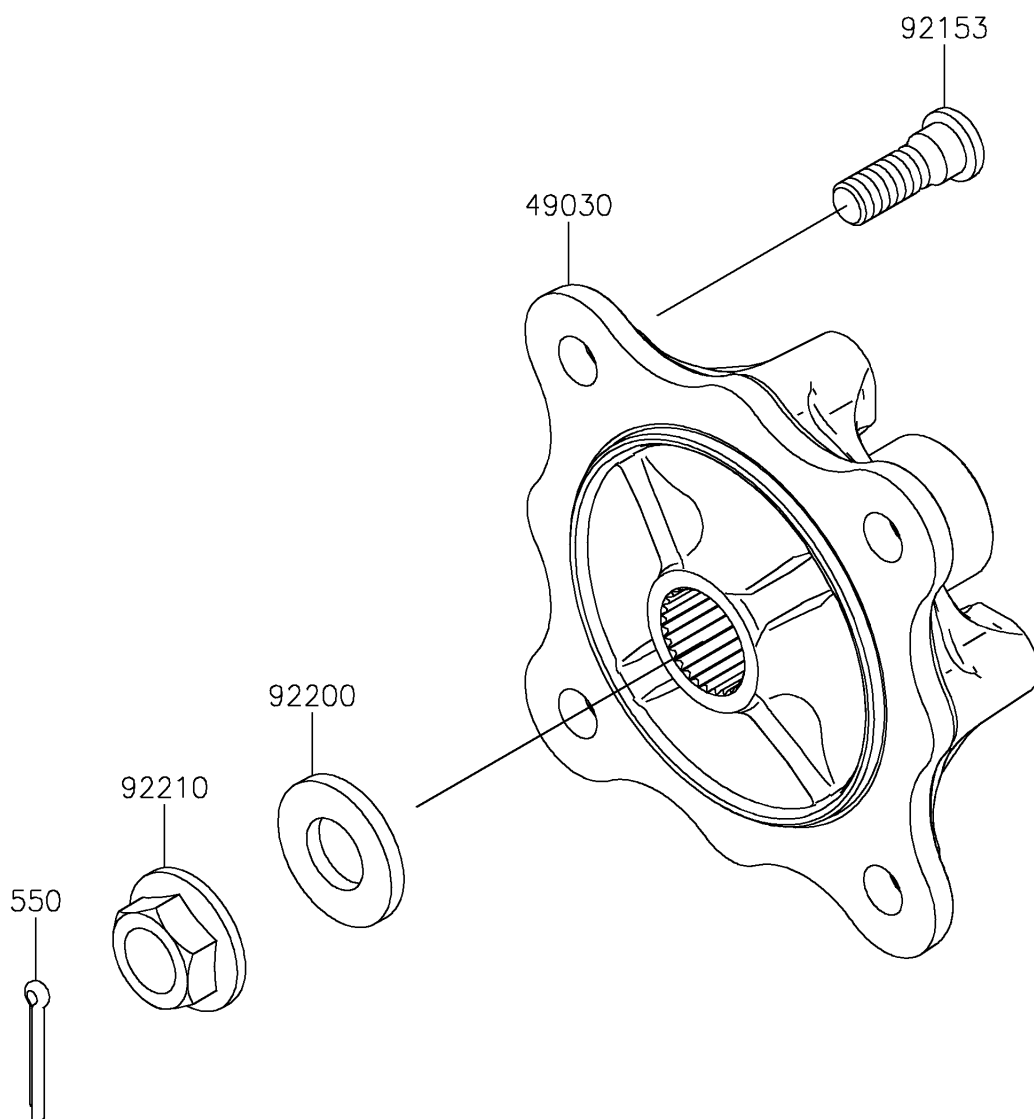

## PARTS DIAGRAM

### Rear Hubs/Brakes

F2240

## PARTS LIST

### Rear Hubs/Brakes

ITEM NAME	PART NUMBER	QUANTITY
HUB,RR (Ref # 49030)	49030-0049	2
BOLT,12MM (Ref # 92153)	92153-1915	8
WASHER,20.3X41X4.5 (Ref # 92200)	92200-0921	2
NUT,FLANGED,20MM (Ref # 92210)	92210-2093	2
PIN-COTTER,4.0X30 (Ref # 550)	550AA4030	2