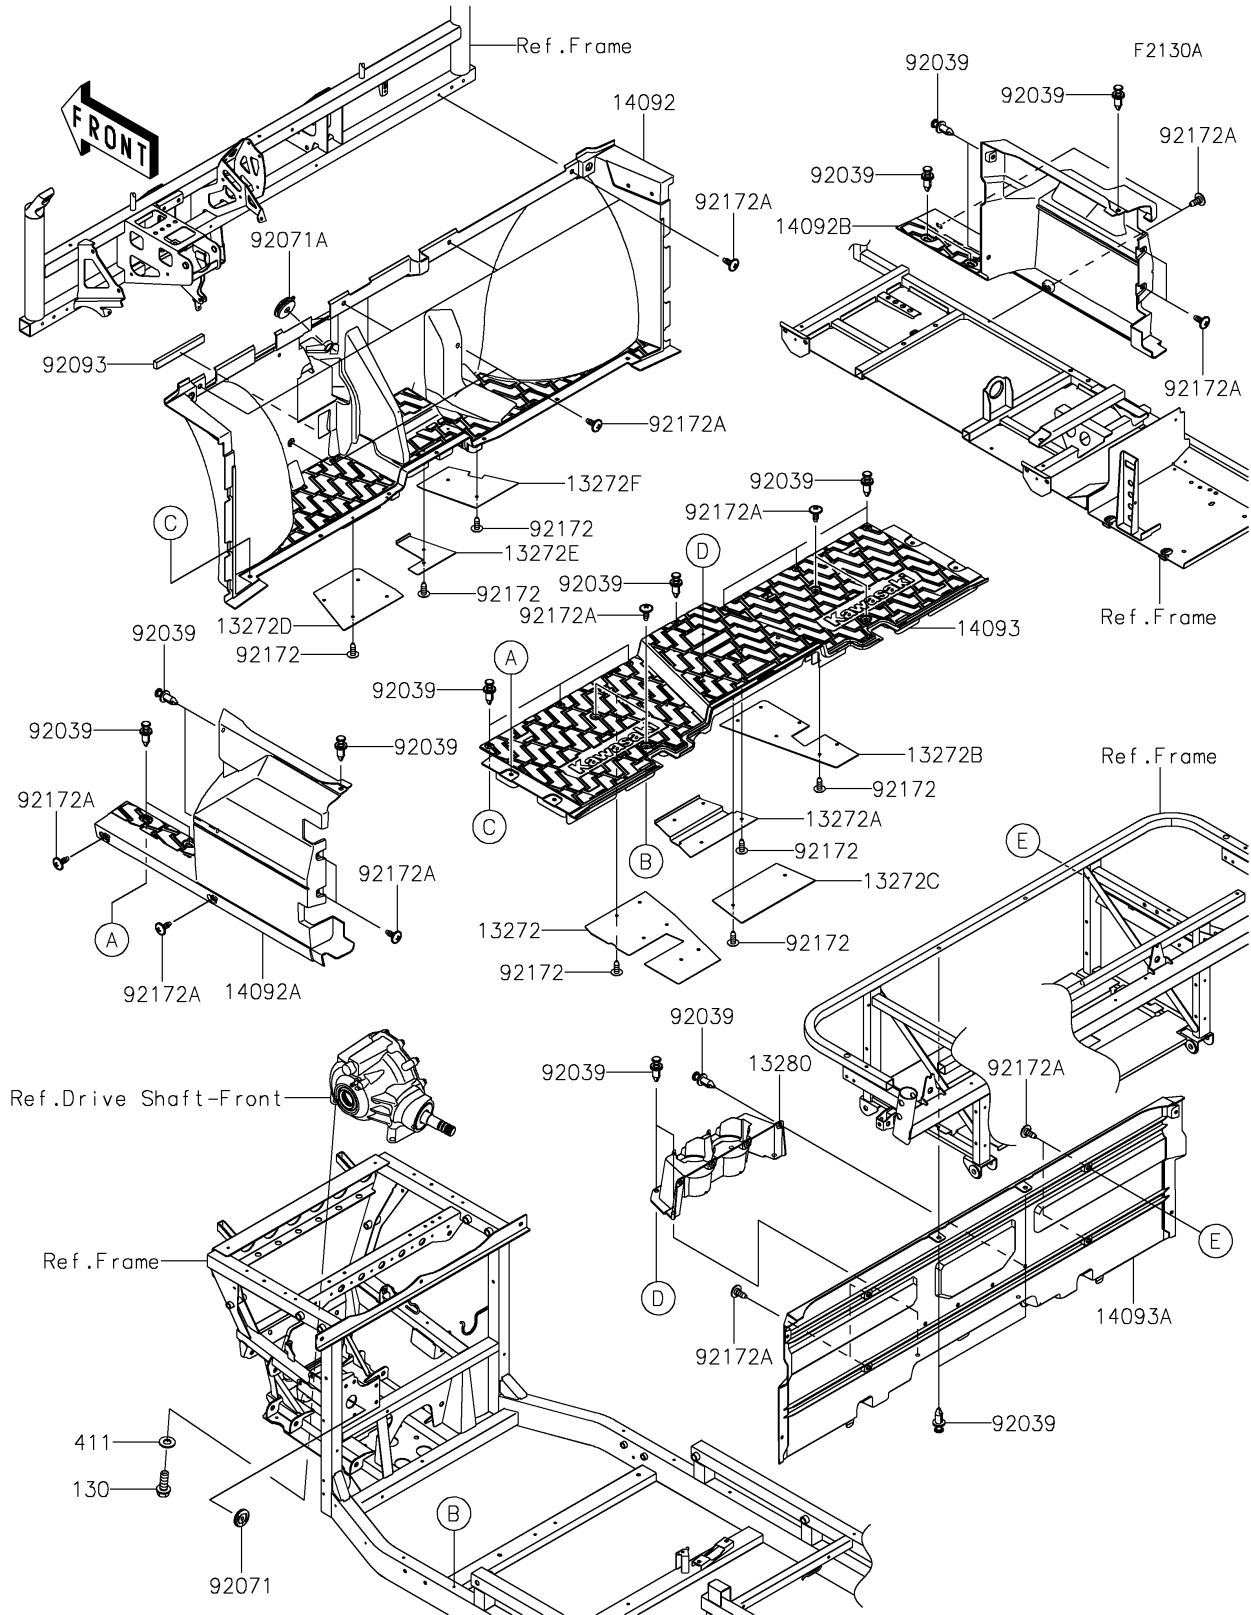

2026 MULE PRO-FXT™ 1000 PLATINUM RANCH EDITION

PARTS DIAGRAM

Frame Fittings(Front)(DTFNN/DTFNL)

2026 MULE PRO-FXT™ 1000 PLATINUM RANCH EDITION

PARTS LIST

Frame Fittings(Front)(DTFNN/DTFNL)

ITEM NAME

PART NUMBER

QUANTITY
