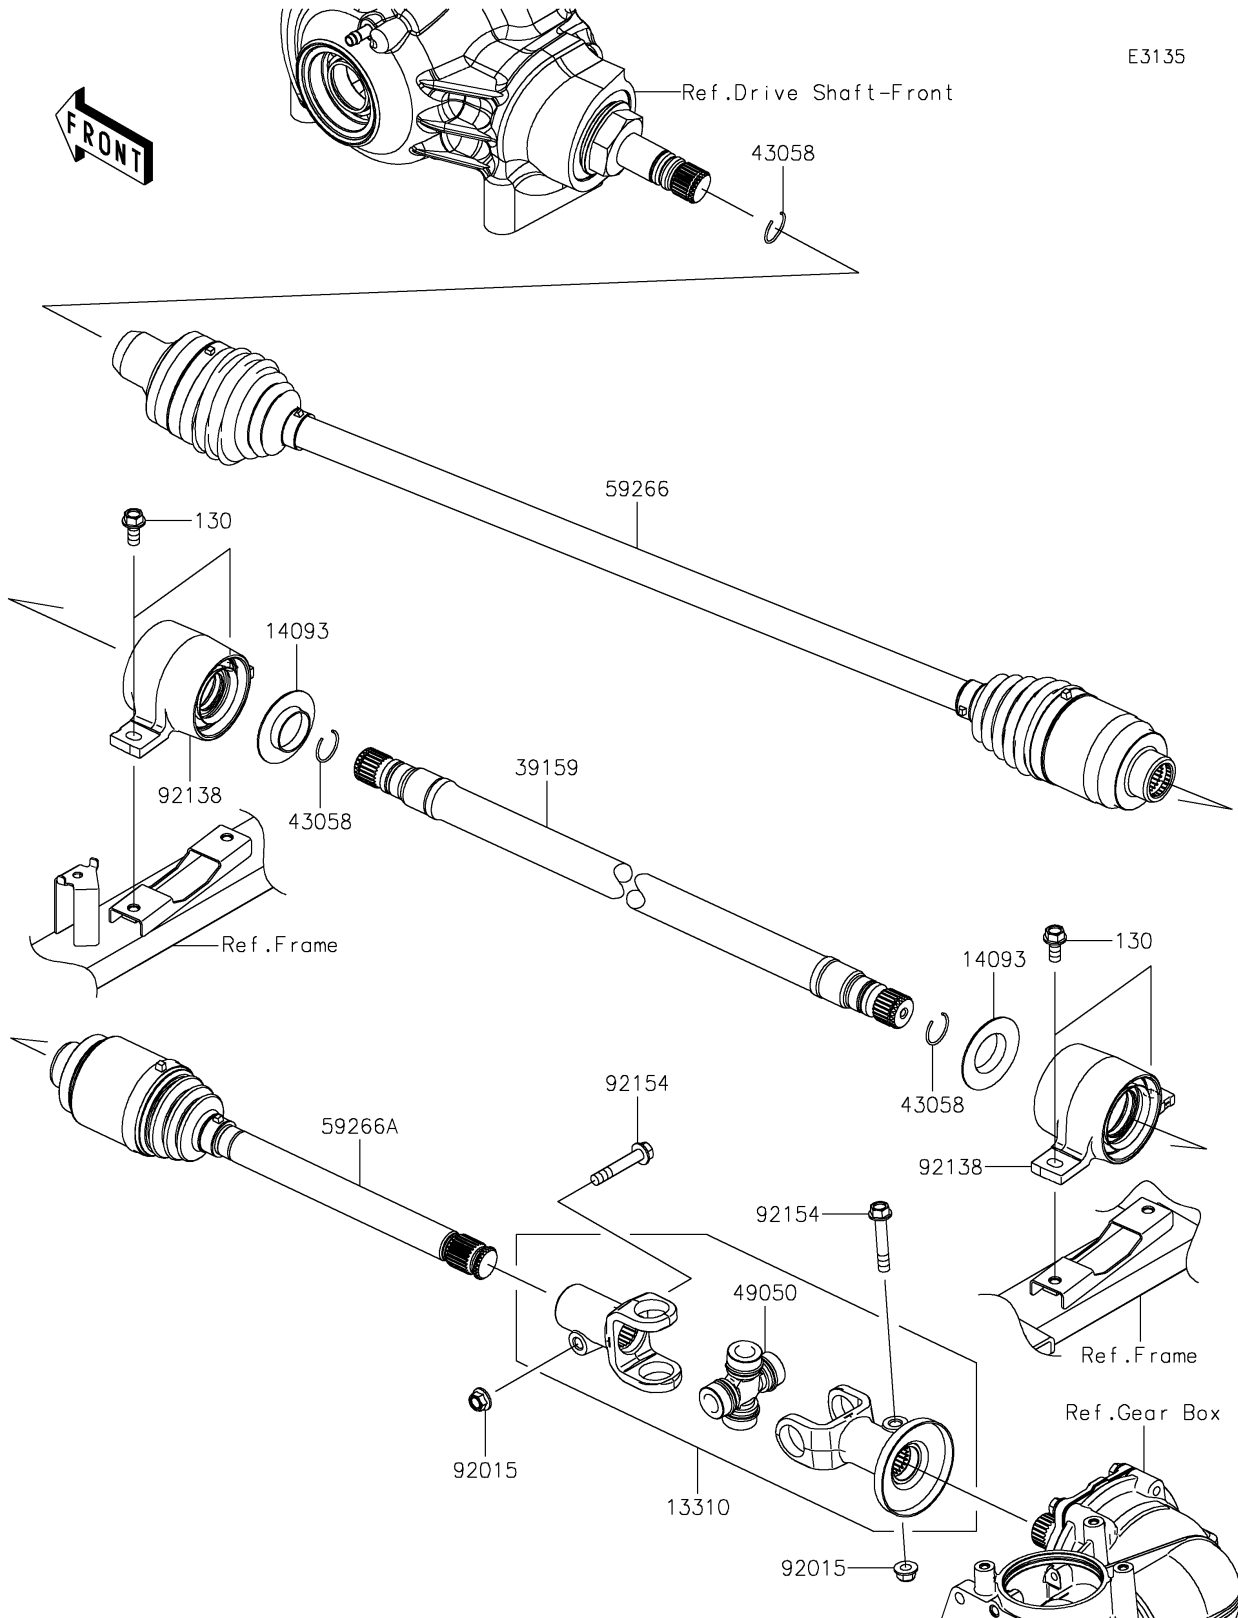

2026 MULE PRO-FXT™ 1000 PLATINUM RANCH EDITION

PARTS DIAGRAM Drive Shaft-Propeller

E3135

2026 MULE PRO-FXT™ 1000 PLATINUM RANCH EDITION

PARTS LIST

Drive Shaft-Propeller

ITEM NAME	PART NUMBER	QUANTITY
-----------	-------------	----------
