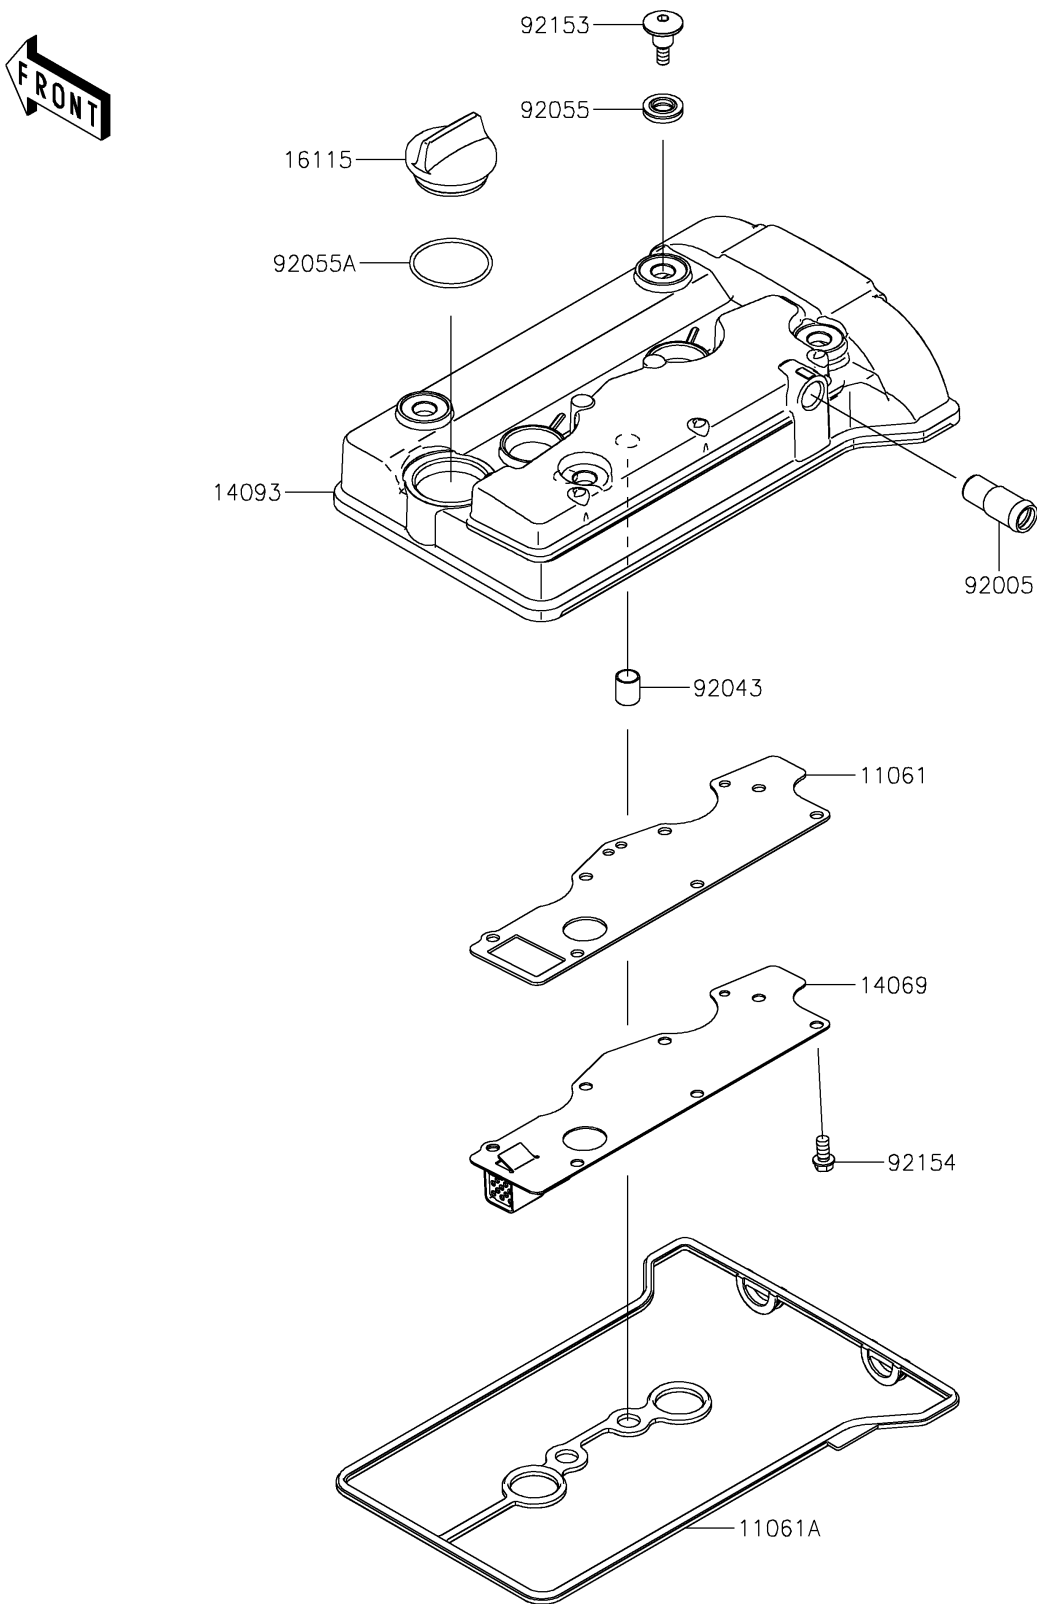

2026 MULE PRO-FXT™ 1000 PLATINUM RANCH EDITION

PARTS DIAGRAM Cylinder Head Cover

E1112

2026 MULE PRO-FXT™ 1000 PLATINUM RANCH EDITION

PARTS LIST

Cylinder Head Cover

ITEM NAME	PART NUMBER	QUANTITY
-----------	-------------	----------
