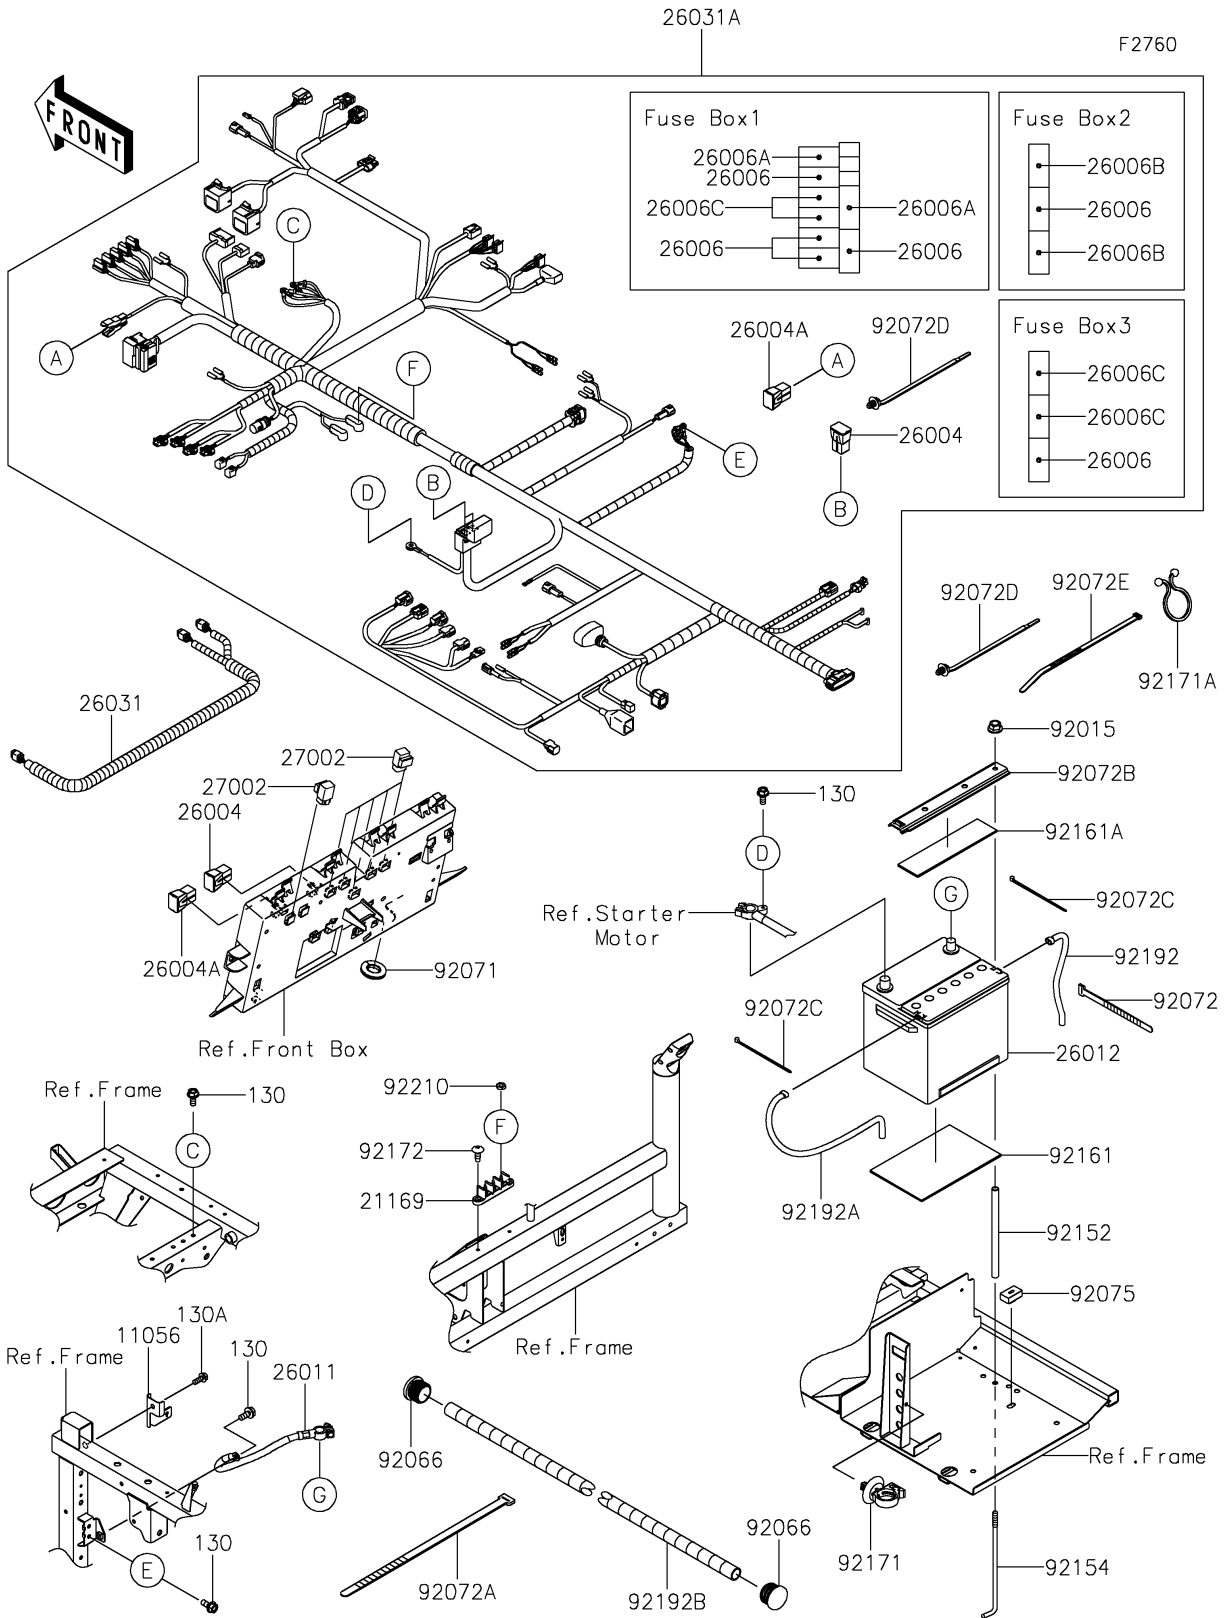

2026 MULE PRO-FXT™ 1000 LE CAMO

PARTS DIAGRAM

Chassis Electrical Equipment

2026 MULE PRO-FXT™ 1000 LE CAMO

PARTS LIST

Chassis Electrical Equipment

ITEM NAME	PART NUMBER	QUANTITY
-----------	-------------	----------
