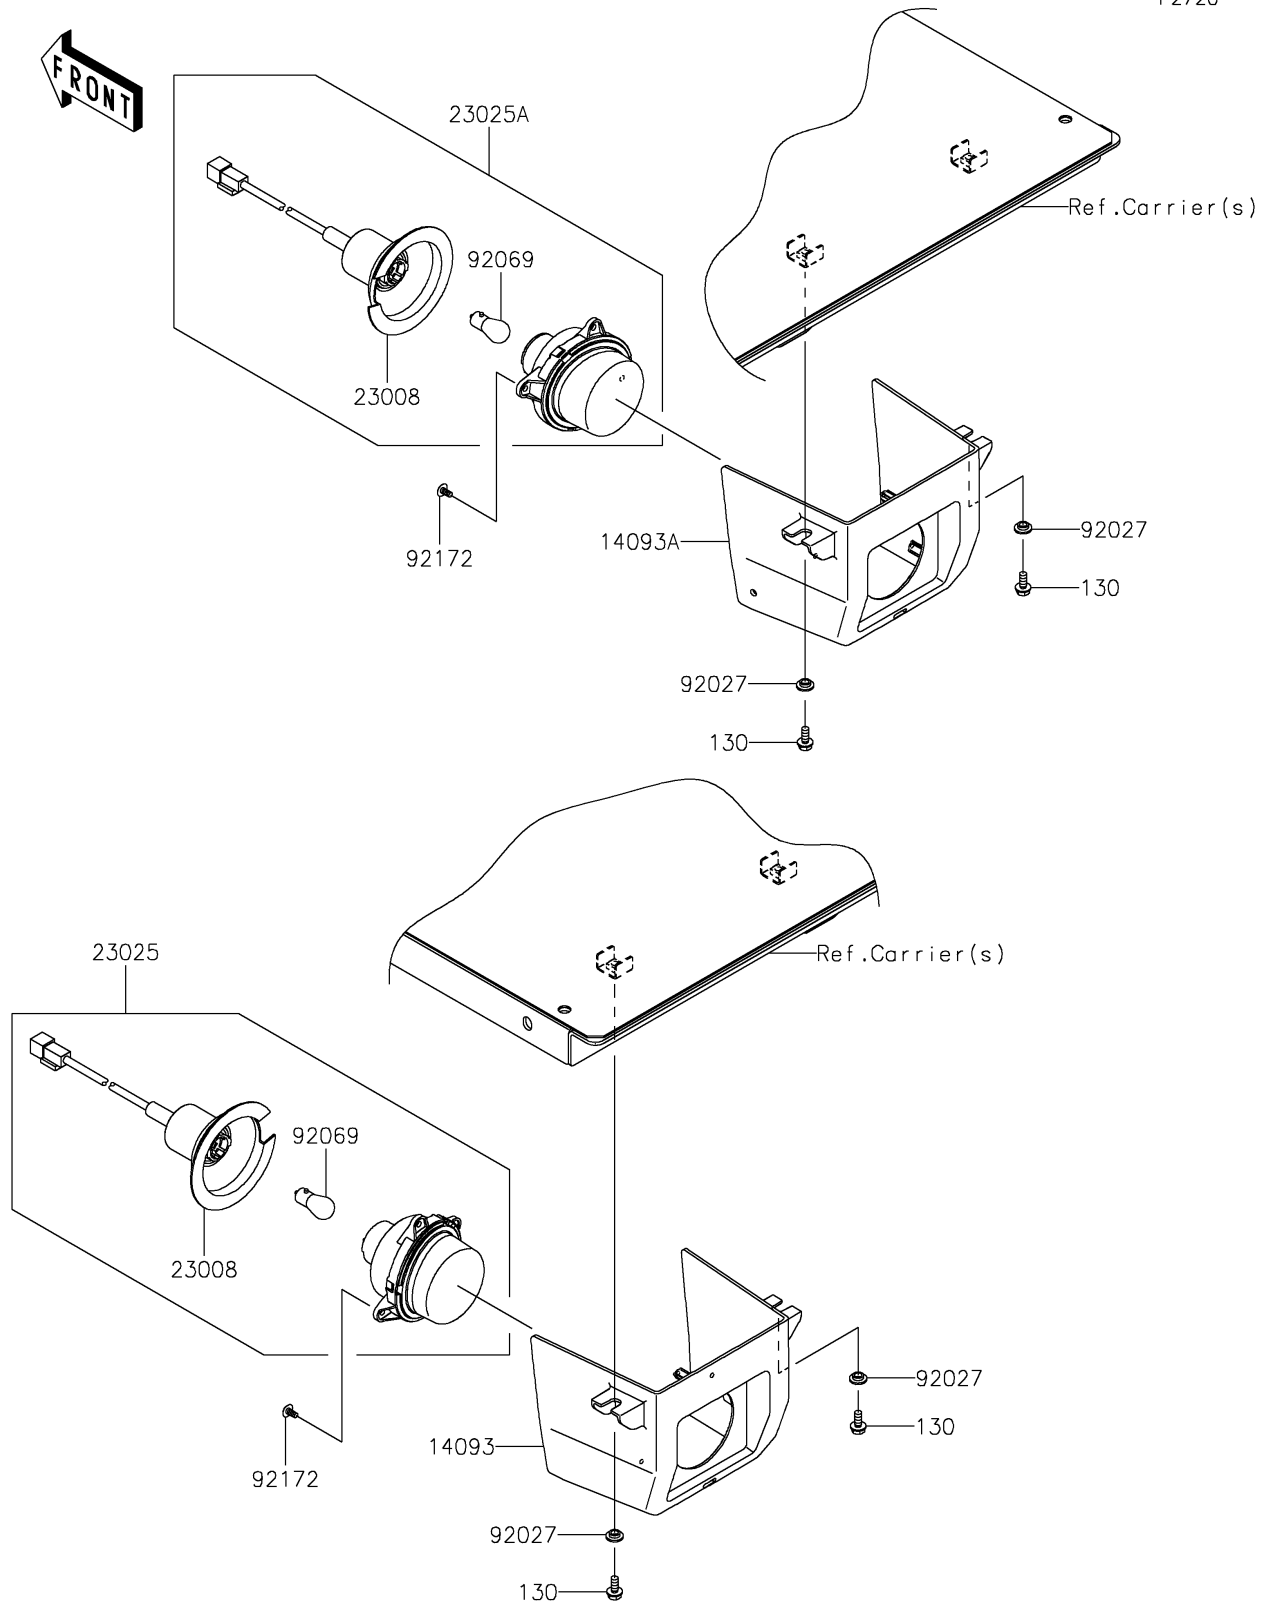

2026 MULE PRO-FXT™ 1000 LE CAMO

PARTS DIAGRAM

Taillight(s)

F2720

2026 MULE PRO-FXT™ 1000 LE CAMO

Kawasaki
Let the Good Times Roll®

PARTS LIST

Taillight(s)

ITEM NAME

PART NUMBER

QUANTITY
