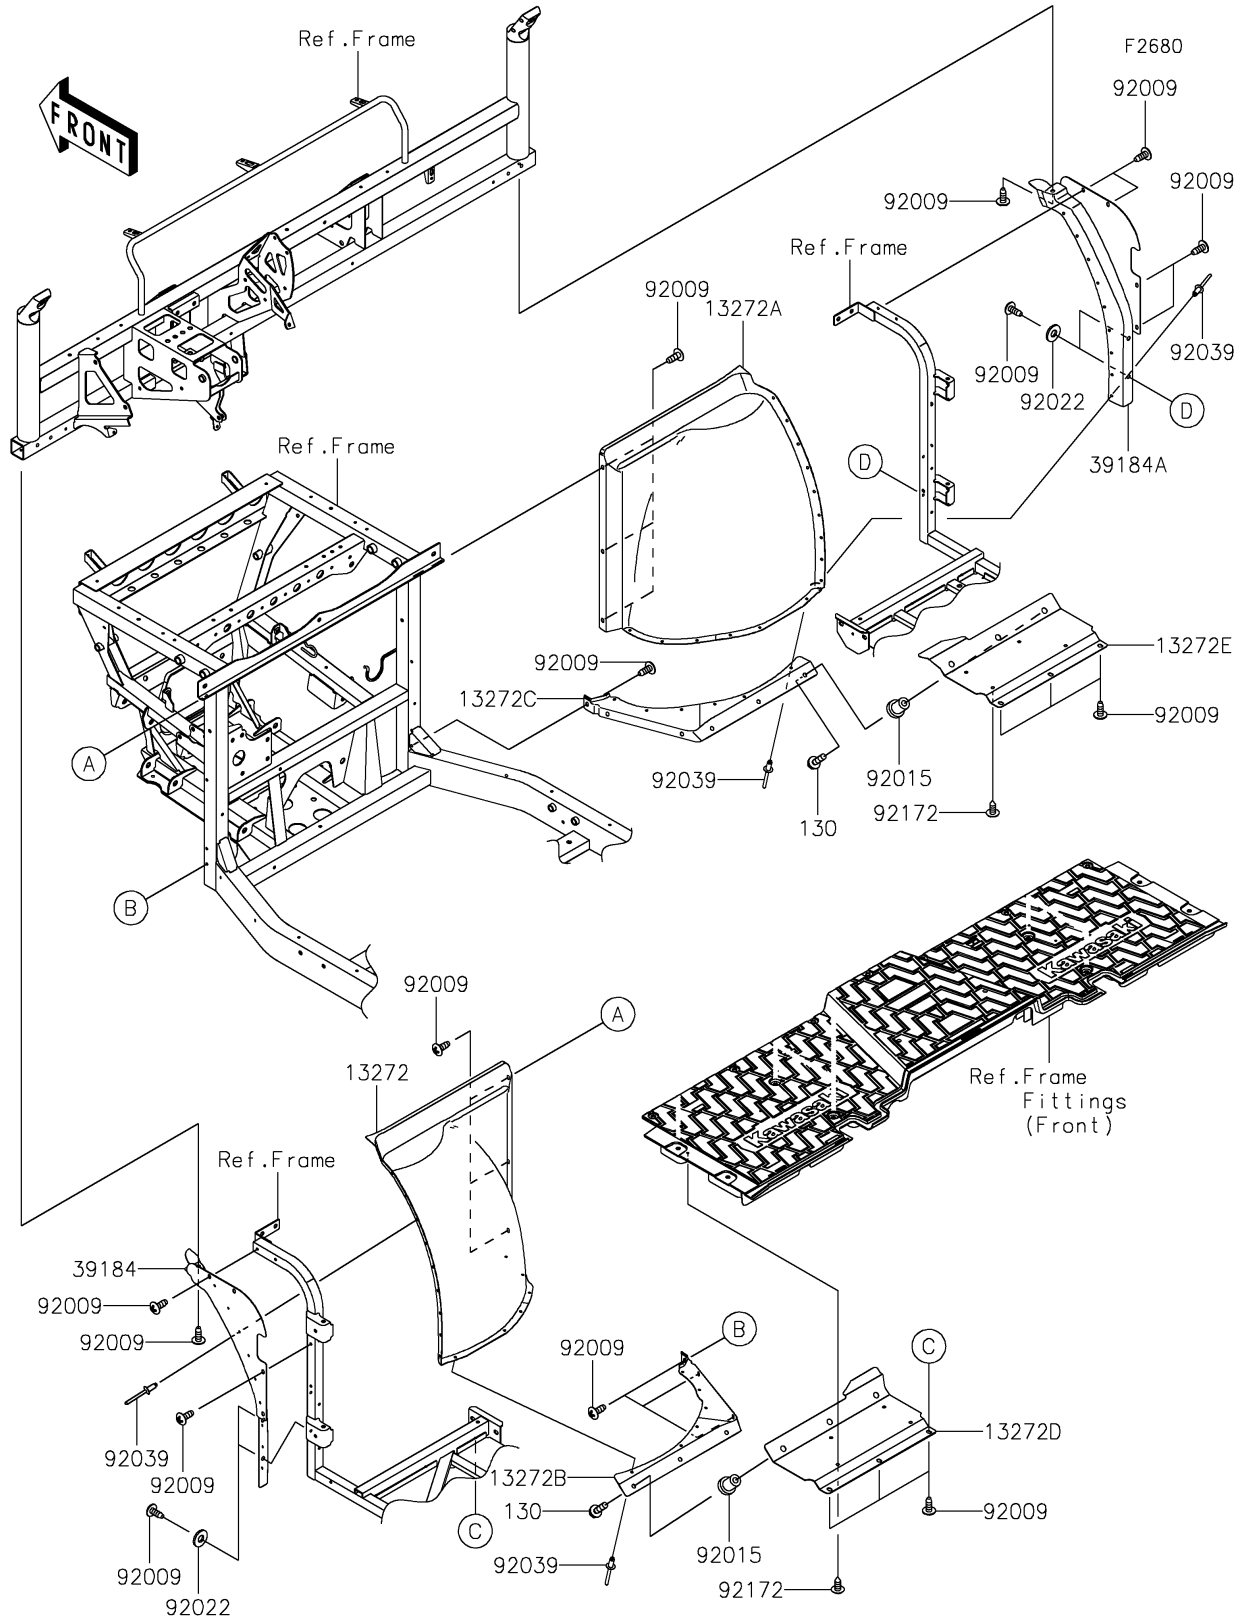

2025 MULE PRO-FXR 1000

PARTS DIAGRAM

Guard(s)