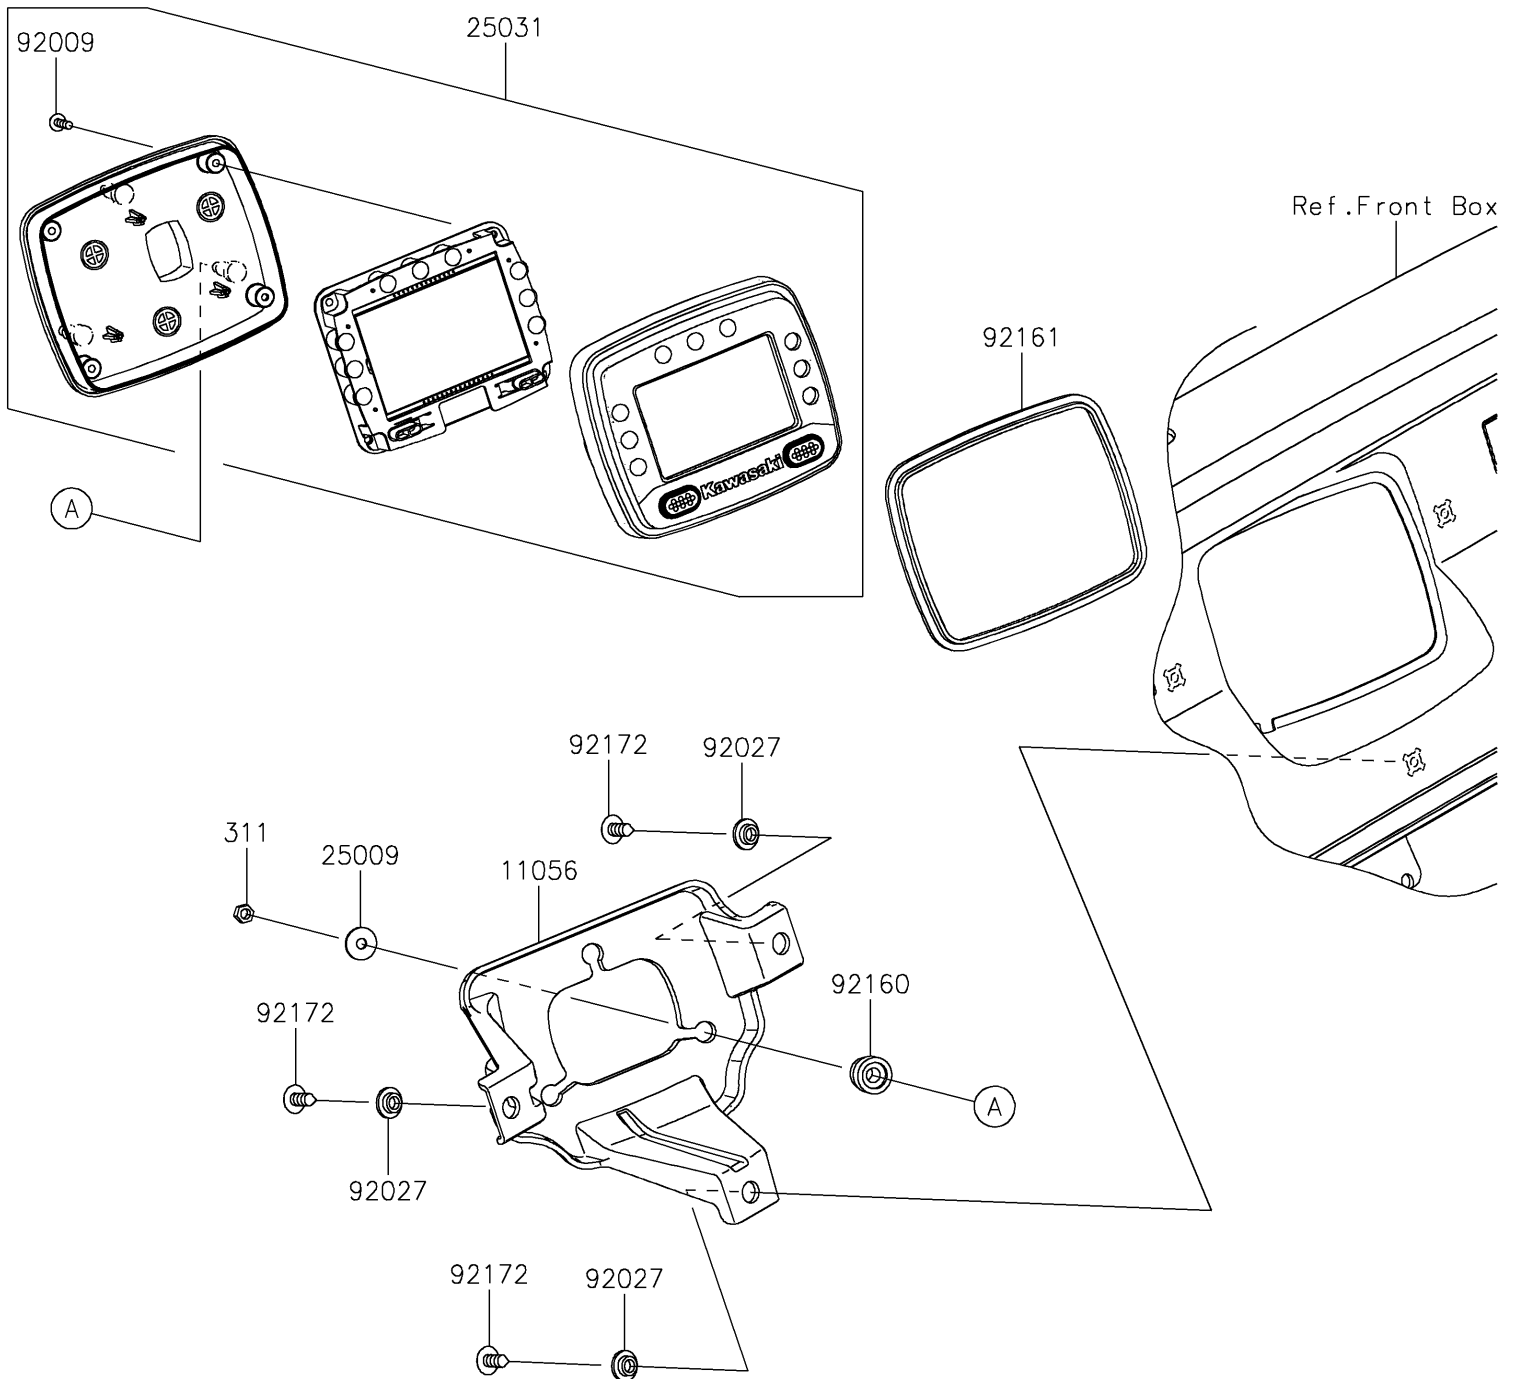

2025 MULE PRO-FXR 1000

PARTS DIAGRAM

Meter(s)

F2530

2025 MULE PRO-FXR 1000

PARTS LIST

Meter(s)

ITEM NAME	PART NUMBER	QUANTITY
BRACKET,METER (Ref # 11056)	11056-2956	1
WASHER,5.2X16X1.2 (Ref # 25009)	25009-004	3
METER-ASSY,LCD (Ref # 25031)	25031-1319	1
SCREW,TAPPING,3X12 (Ref # 92009)	92009-1255	4
COLLAR,L=4.6 (Ref # 92027)	92027-1168	3
DAMPER (Ref # 92160)	92160-1460	3
DAMPER,METER (Ref # 92161)	92161-0906	1
SCREW,6X16 (Ref # 92172)	92172-0284	3
NUT-HEX,5MM (Ref # 311)	311AB0500	3