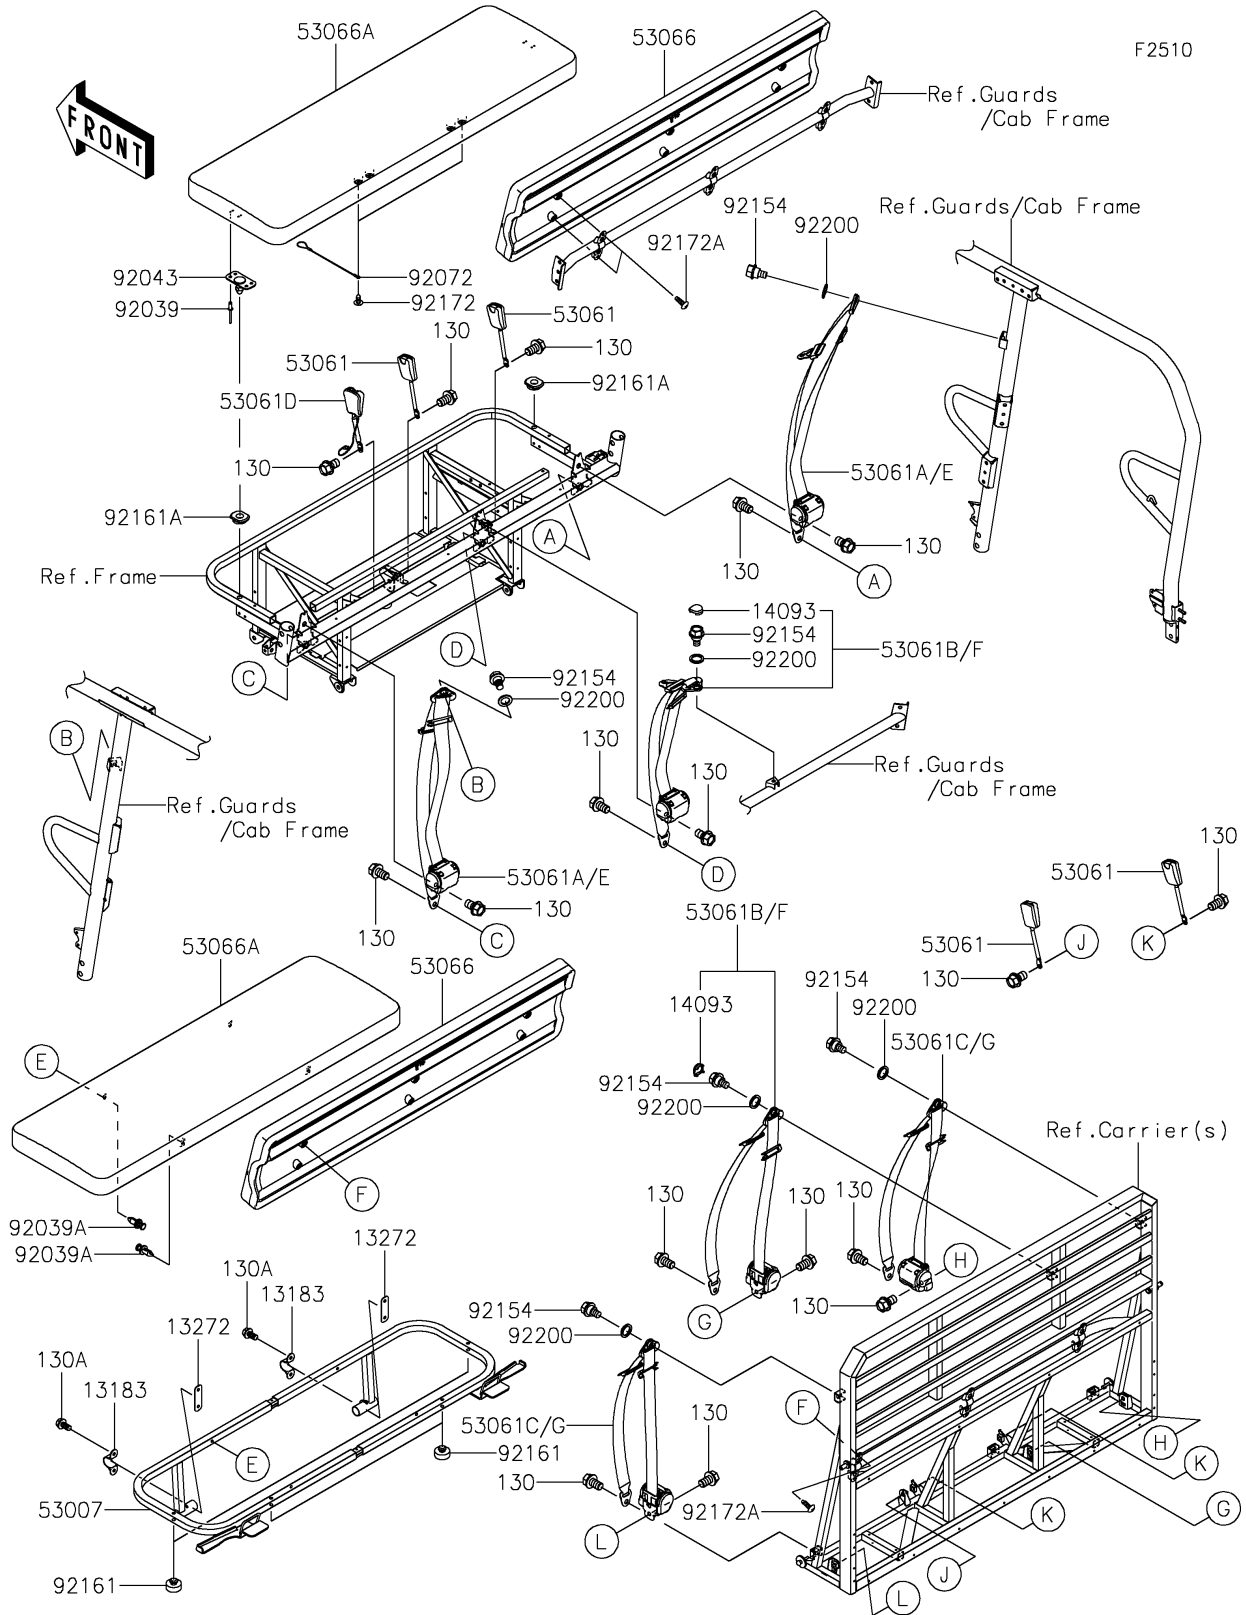

## PARTS DIAGRAM

### Seat

## PARTS LIST

### Seat

ITEM NAME	PART NUMBER	QUANTITY
PLATE,SEAT (Ref # 13183)	13183-1400	2
PLATE (Ref # 13272)	13272-1699	2
COVER,D-RING (Ref # 14093)	14093-1037	2
FRAME-SEAT (Ref # 53007)	53007-0364	1
BELT-SEAT,BUCKLE (Ref # 53061)	53061-0039	5
BELT-SEAT,FR,LH&RH (Ref # 53061A)	53061-0340	2
BELT-SEAT,MIDDLE (Ref # 53061B)	53061-0341	2
BELT-SEAT,RR,LH&RH (Ref # 53061C)	53061-0348	2
BELT-SEAT,BUCKLE,SW. (Ref # 53061D)	53061-0364	1
SEAT-ASSY,BACK,BLACK (Ref # 53066)	53066-0742-MA	2
SEAT-ASSY,BOTTOM,BLACK (Ref # 53066A)	53066-0743-MA	2
RIVET (Ref # 92039)	92039-0747	8
RIVET (Ref # 92039A)	92039-0865	4
PIN (Ref # 92043)	92043-0859	2
BAND (Ref # 92072)	92072-0769	2
BOLT,FLANGED,10X19.5 (Ref # 92154)	92154-1959	6
DAMPER,SEAT (Ref # 92161)	92161-1065	4
DAMPER,10.5X30X8.2 (Ref # 92161A)	92161-1784	2
SCREW,6X16 (Ref # 92172)	92172-0284	2
SCREW,TAPPING,6X20 (Ref # 92172A)	92172-0488	12
WASHER,16X22X2 (Ref # 92200)	92200-1798	6
BOLT-FLANGED,12X20 (Ref # 130)	130BA1220	18
BOLT-FLANGED,8X16 (Ref # 130A)	130CA0816	4