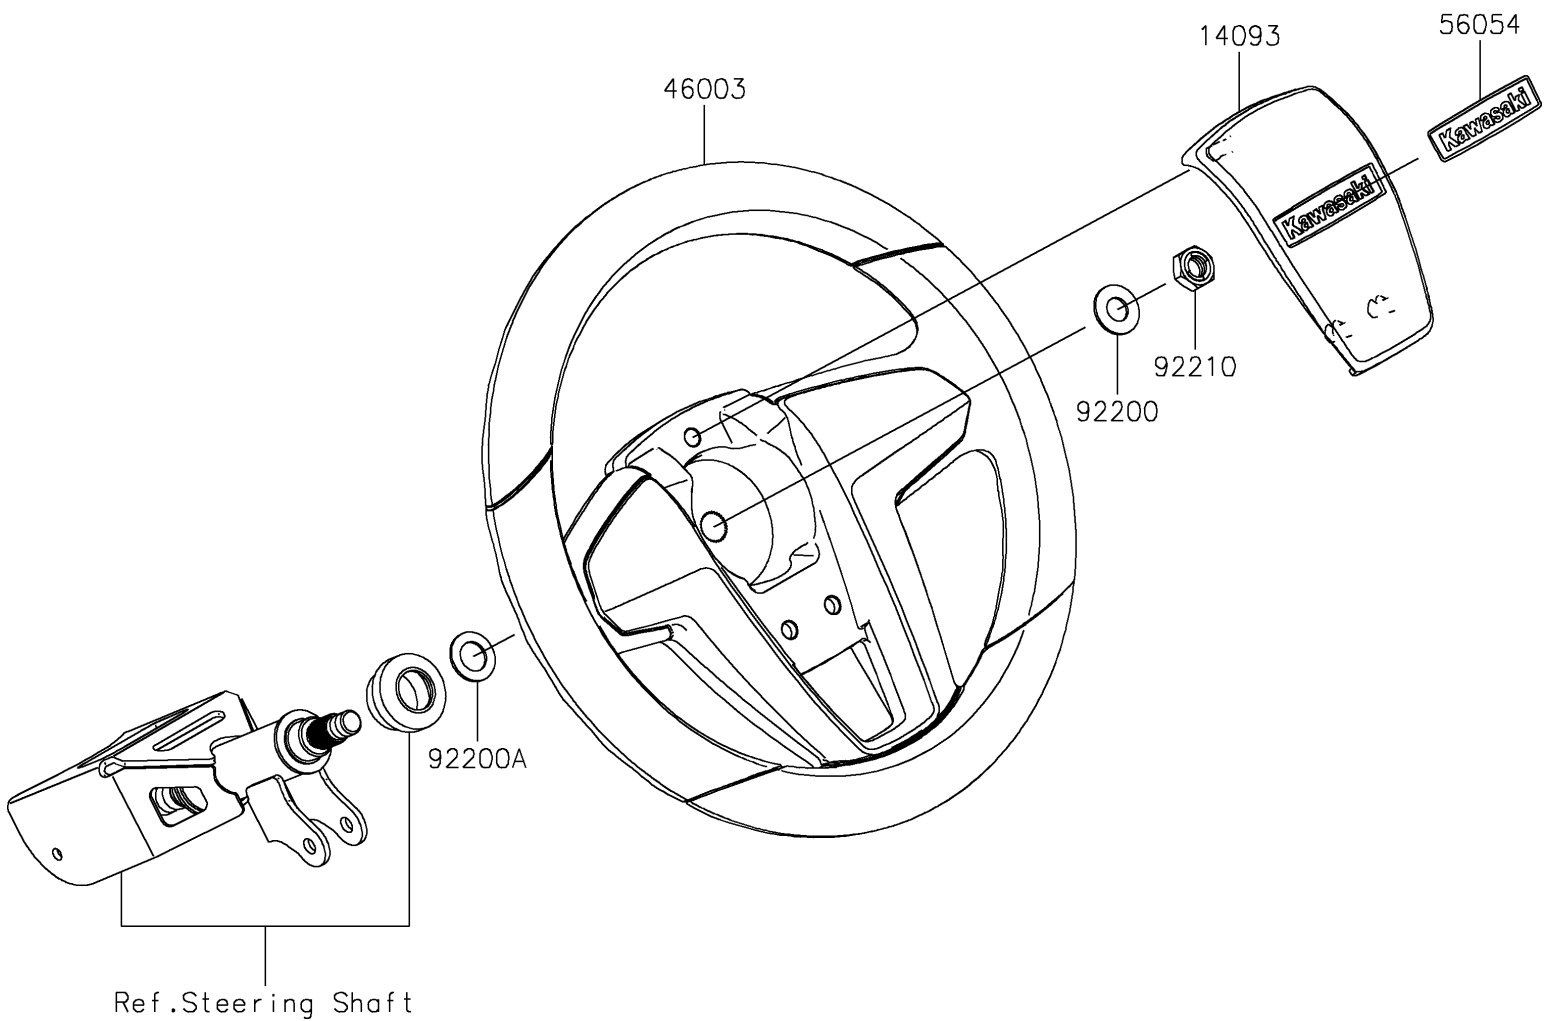

2025 MULE PRO-FXR 1000

PARTS DIAGRAM

Steering Wheel

F2311

2025 MULE PRO-FXR 1000

PARTS LIST

Steering Wheel

ITEM NAME	PART NUMBER	QUANTITY
COVER,HORN SWITCH (Ref # 14093)	14093-1144	1
HANDLE (Ref # 46003)	46003-0808	1
MARK,CENTER LOGO,KAWASAKI (Ref # 56054)	56054-2907	1
WASHER,12.1X25X1.6 (Ref # 92200)	92200-0455	1
WASHER,15X25X1.6 (Ref # 92200A)	92200-0460	1
NUT,LOCK,12MM (Ref # 92210)	92210-1249	1