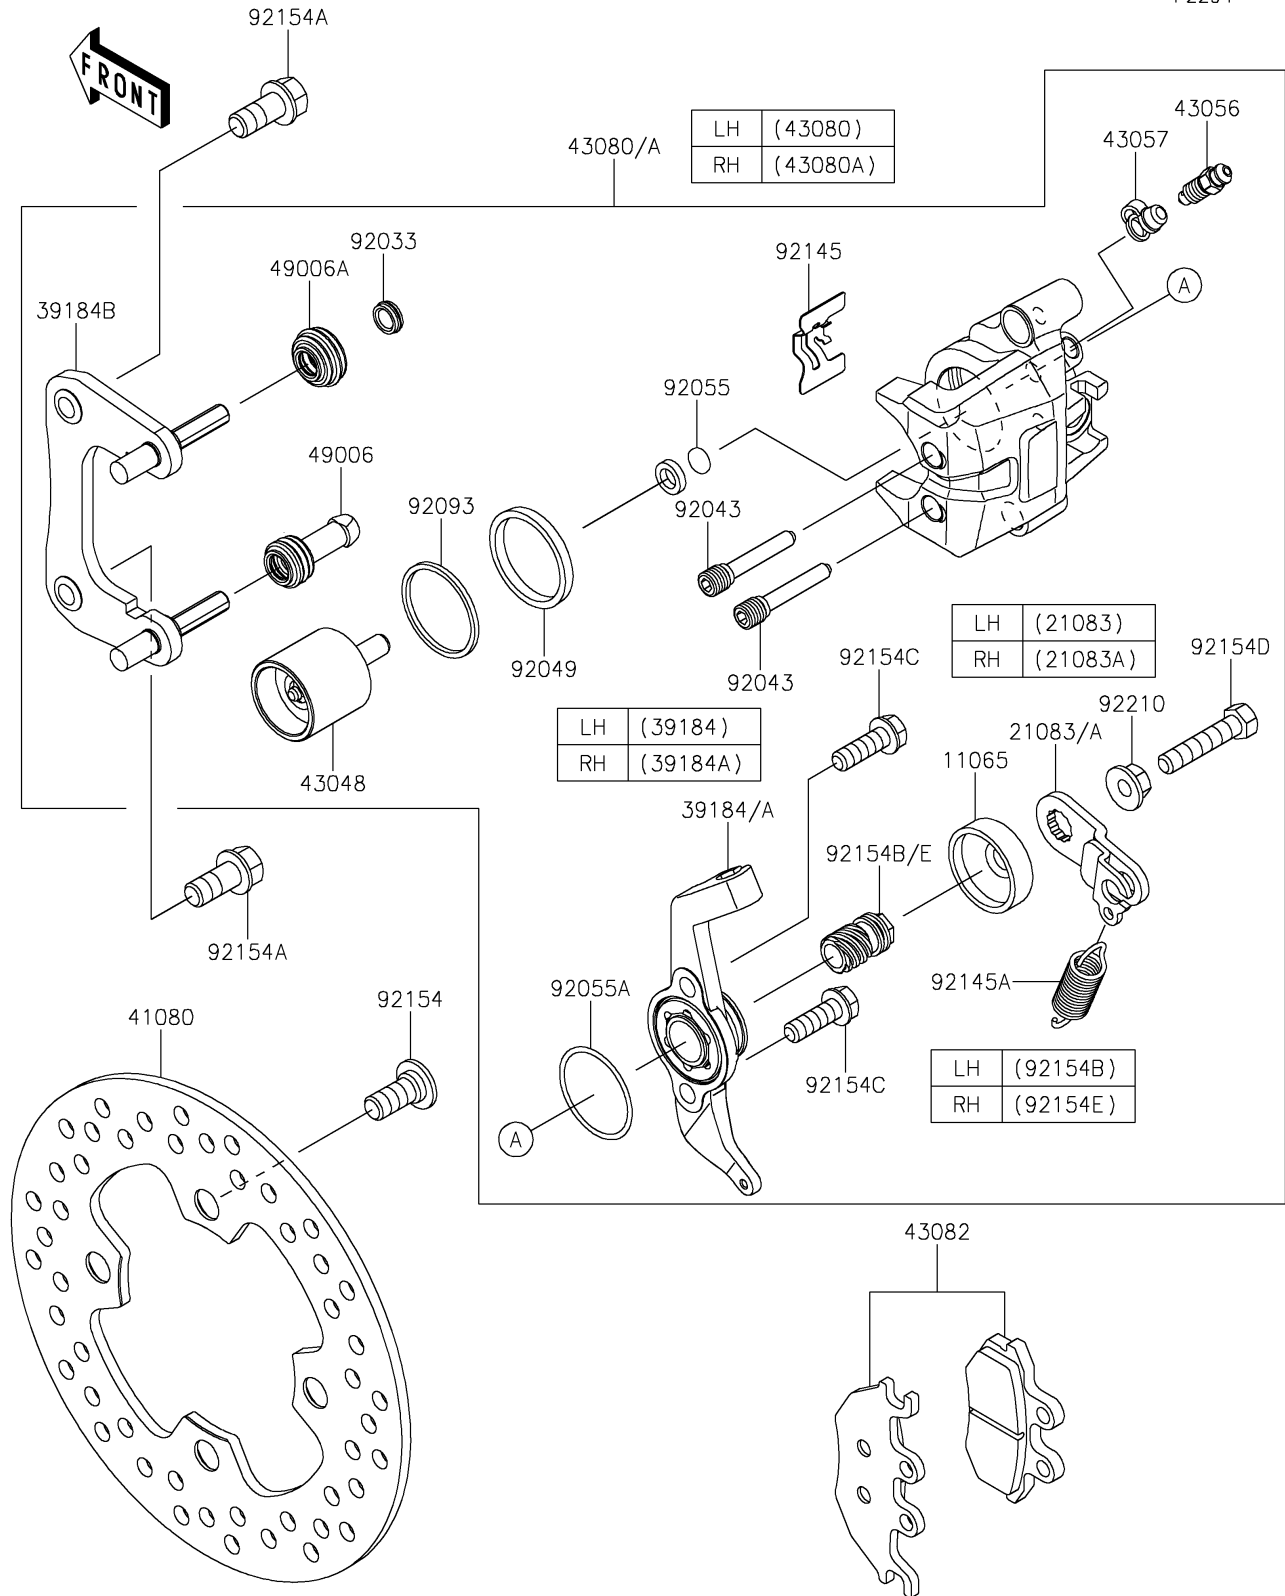

2025 MULE PRO-FXR 1000

PARTS DIAGRAM

Rear Brake

F2294

2025 MULE PRO-FXR 1000

PARTS LIST

Rear Brake

ITEM NAME

PART NUMBER

QUANTITY
